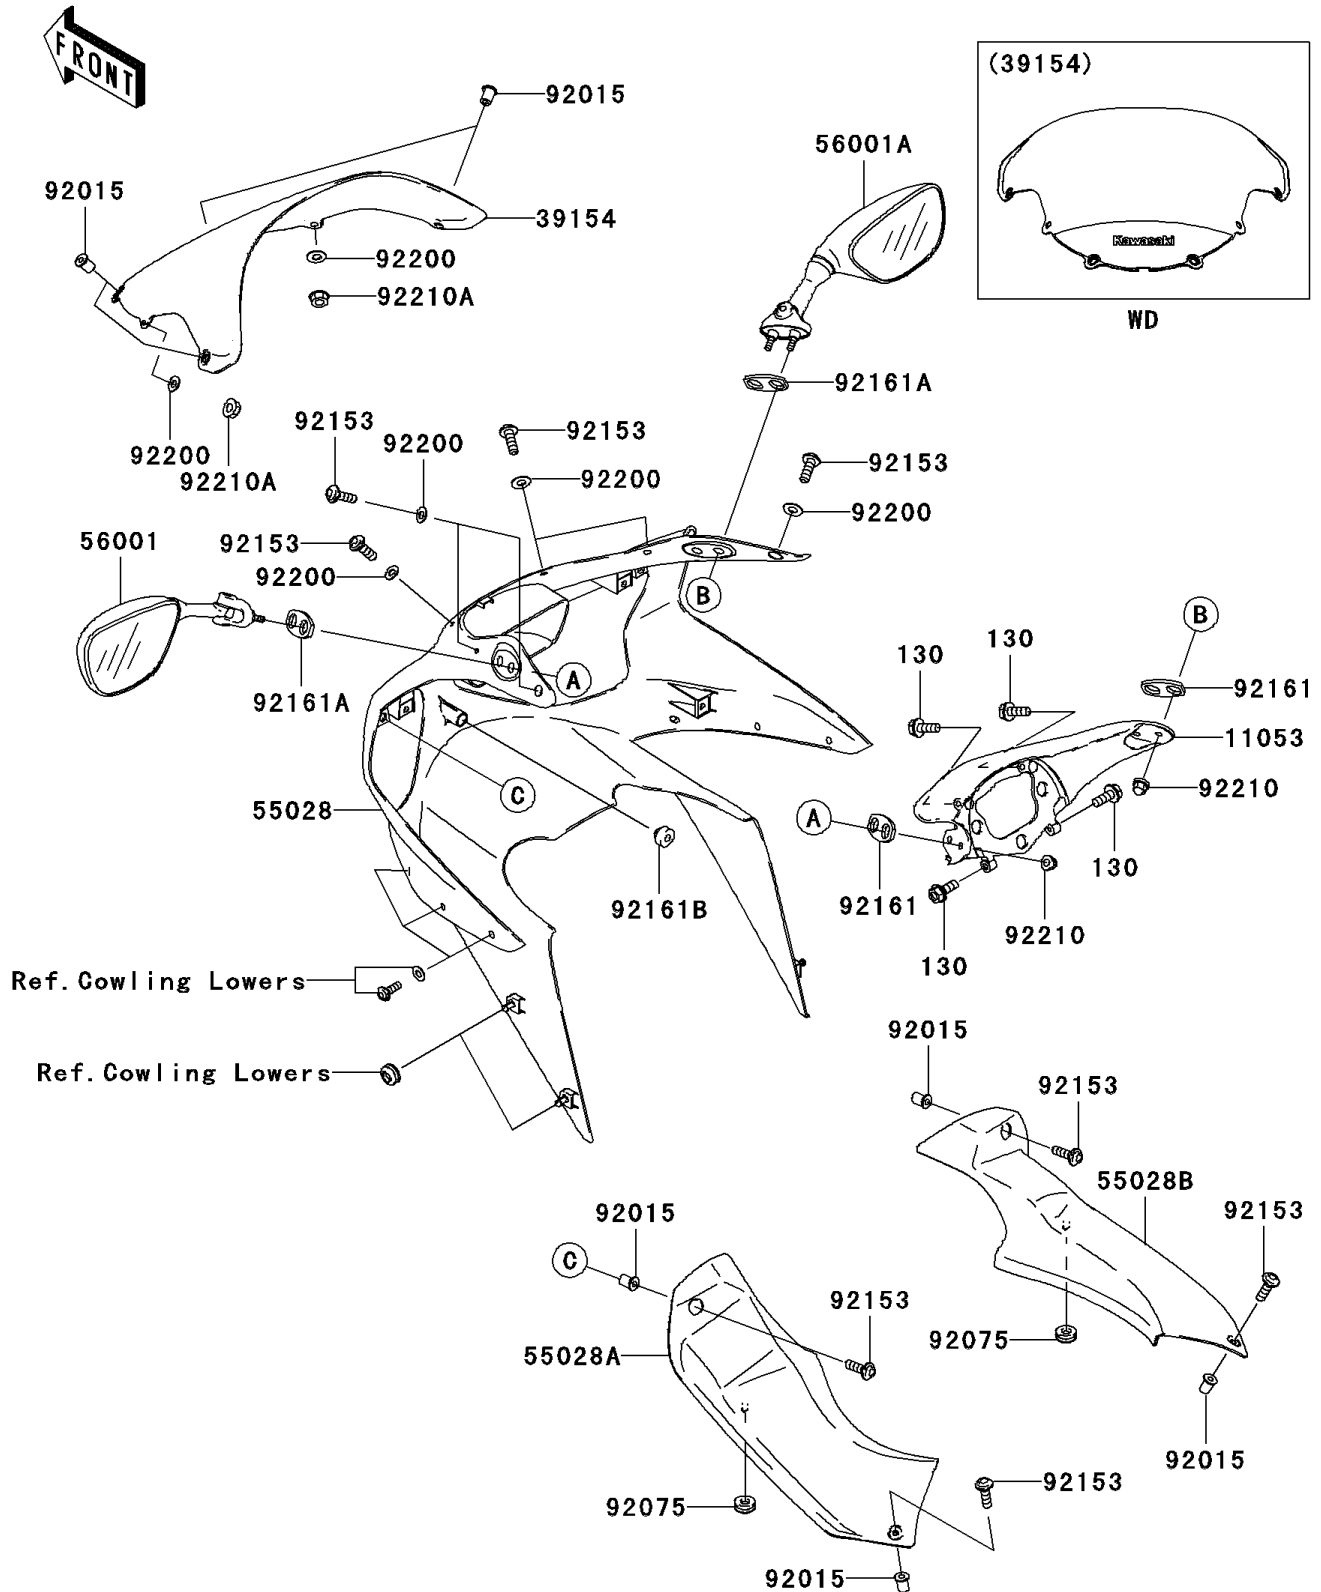

2004 Ninja® ZX™-6RR PARTS DIAGRAM

Cowling

F2871

2004 Ninja® ZX™-6RR PARTS LIST

Cowling

ITEM NAME	PART NUMBER	QUANTITY
BOLT-FLANGED,6X16,BLACK (Ref # 130)	130J0616	1
BRACKET,METER&MIRROR (Ref # 11053)	11053-1074	1
WINDSHIELD (Ref # 39154)	39154-5020	1
COWLING,UPP,L.GREEN (Ref # 55028)	55028-1453-7F	1
COWLING,INNER,LH,M.F.BLACK (Ref # 55028A)	55028-1457-265	1
COWLING,INNER,RH,M.F.BLACK (Ref # 55028B)	55028-1458-265	1
MIRROR-ASSY,LH (Ref # 56001)	56001-1589	1
MIRROR-ASSY,RH (Ref # 56001A)	56001-1590	1
NUT,WELL,5MM (Ref # 92015)	92015-1757	1
DAMPER (Ref # 92075)	92075-1067	1
BOLT,SOCKET,5X16 (Ref # 92153)	92153-1244	1
DAMPER,MIRROR,INNER (Ref # 92161)	92161-1323	1
DAMPER,MIRROR,OUTER (Ref # 92161A)	92161-1324	1
DAMPER,HEAD LAMP (Ref # 92161B)	92161-1329	1
WASHER,NYLONE,5.3X11.5X0.5 (Ref # 92200)	92200-0006	1
NUT,CAP,6MM (Ref # 92210)	92210-0003	1
NUT,FLANGED,5MM (Ref # 92210A)	92210-0007	1