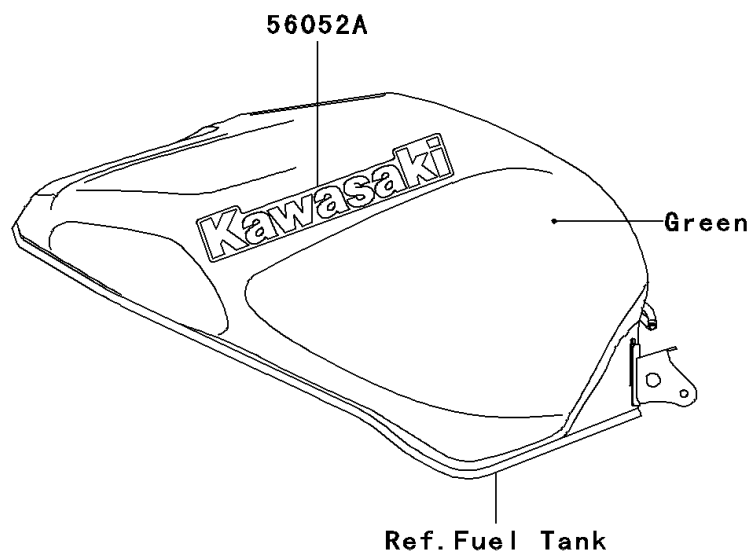

## 2004 Ninja® ZX™-6RR PARTS DIAGRAM

Decals

F2861

## 2004 Ninja® ZX™-6RR PARTS LIST

Decals

ITEM NAME	PART NUMBER	QUANTITY
MARK,LWR COWLING,NINJA (Ref # 56052)	56052-0155	1
MARK,FUEL TANK,KAWASAKI (Ref # 56052A)	56052-0226	1
MARK,LWR COWLING,LH,ZX-6RR (Ref # 56052B)	56052-0258	1
MARK,LWR COWLING,RH,ZX-6RR (Ref # 56052C)	56052-0259	1
MARK,K.KAWASAKI (Ref # 56052D)	56052-1202	1