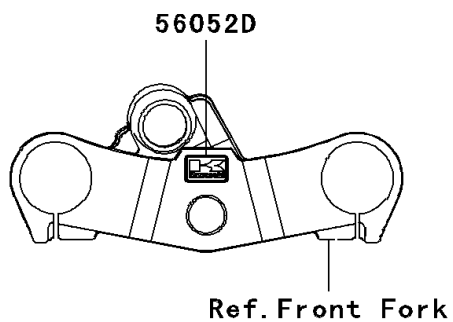

## 2004 Ninja® ZX™-6RR PARTS DIAGRAM

Decals

F2861

## 2004 Ninja® ZX™-6RR PARTS LIST

Decals

ITEM NAME	PART NUMBER	QUANTITY
MARK,LWR COWLING,NINJA (Ref # 56052)	56052-0155	1
MARK,FUEL TANK,KAWASAKI (Ref # 56052A)	56052-0226	1
MARK,LWR COWLING,LH,ZX-6RR (Ref # 56052B)	56052-0258	1
MARK,LWR COWLING,RH,ZX-6RR (Ref # 56052C)	56052-0259	1
MARK,K.KAWASAKI (Ref # 56052D)	56052-1202	1