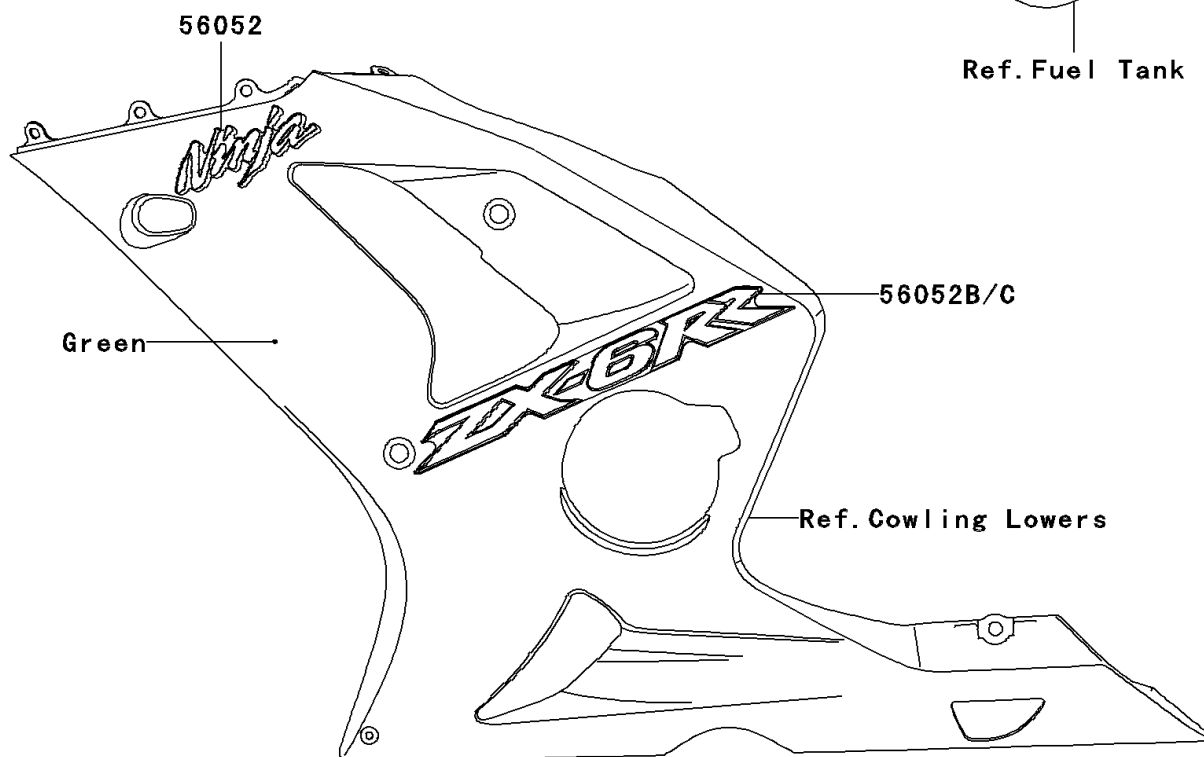

## 2004 Ninja® ZX™-6RR PARTS DIAGRAM

Decals

F2861

## 2004 Ninja® ZX™-6RR PARTS LIST

Decals

ITEM NAME	PART NUMBER	QUANTITY
MARK,LWR COWLING,NINJA (Ref # 56052)	56052-0155	1
MARK,FUEL TANK,KAWASAKI (Ref # 56052A)	56052-0226	1
MARK,LWR COWLING,LH,ZX-6RR (Ref # 56052B)	56052-0258	1
MARK,LWR COWLING,RH,ZX-6RR (Ref # 56052C)	56052-0259	1
MARK,K.KAWASAKI (Ref # 56052D)	56052-1202	1