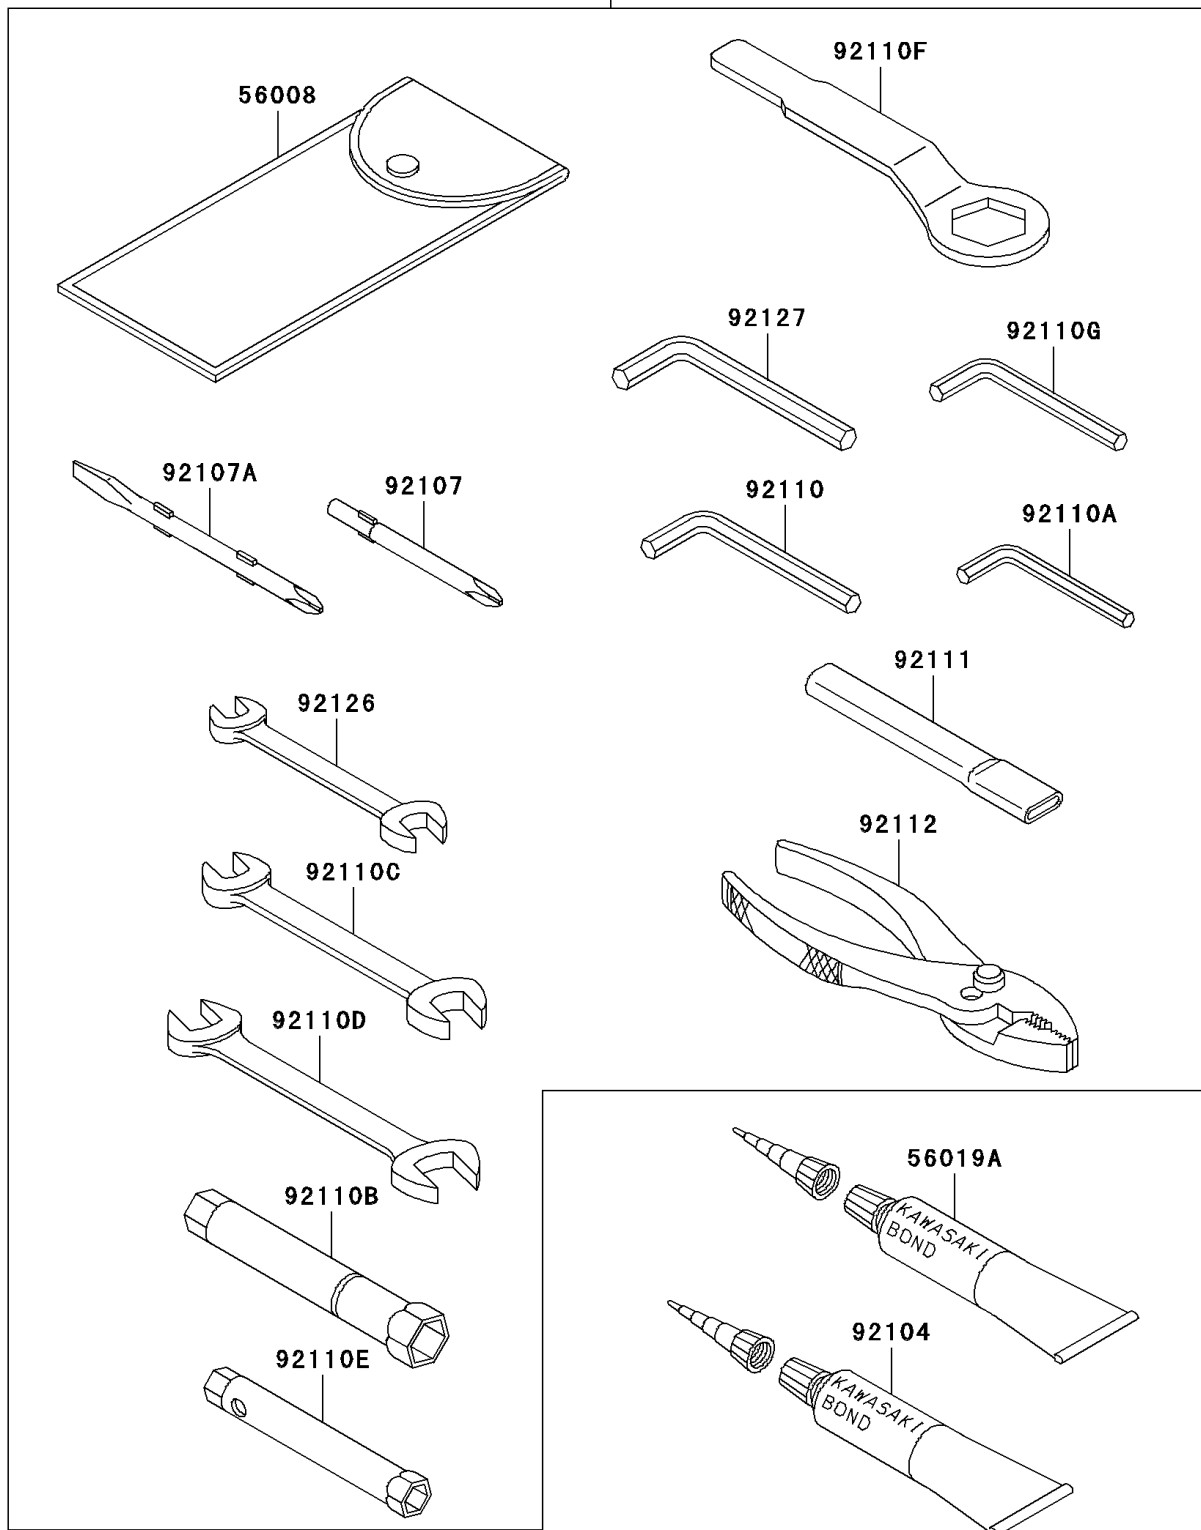

## 2004 Ninja® ZX™-6RR PARTS DIAGRAM

Owner's Tools

56007

F2810

## 2004 Ninja® ZX™-6RR PARTS LIST

Owner's Tools

ITEM NAME	PART NUMBER	QUANTITY
TOOL-KIT (Ref # 56007)	56007-1470	1
BAG,TOOL (Ref # 56008)	56008-1075	1
THREE BOND TB1211,HT/RS,WHITE (Ref # 56019A)	56019-120	1
GASKET-LIQUID,SILVER TB1216 (Ref # 92104)	92104-1063	1
TOOL-DRIVER,#3PHILLIPS (Ref # 92107)	92107-005	1
TOOL-DRIVER,#2PHILLIPS&SLOT (Ref # 92107A)	92107-1051	1
TOOL-WRENCH,ALLEN,5MM (Ref # 92110)	92110-1015	1
TOOL-WRENCH,ALLEN,3MM (Ref # 92110A)	92110-1140	1
TOOL-WRENCH,BOX,16MM (Ref # 92110B)	92110-1146	1
TOOL-WRENCH,OPEN END,10X12 (Ref # 92110C)	92110-1152	1
TOOL-WRENCH,OPEN END,14X17 (Ref # 92110D)	92110-1153	1
TOOL-WRENCH,BOX,8&10MM (Ref # 92110E)	92110-1160	1
TOOL-WRENCH,BOX END,32MM (Ref # 92110F)	92110-1161	1
TOOL-WRENCH,ALLEN,4MM (Ref # 92110G)	92110-3703	1
TOOL-BAR,BOX END WRENCH (Ref # 92111)	92111-1051	1
TOOL-PLIERS (Ref # 92112)	92112-1001	1
TOOL-WRENCH,OPEN END,8X10 (Ref # 92126)	92126-004	1
TOOL-WRENCH,ALLEN,6MM (Ref # 92127)	92127-003	1