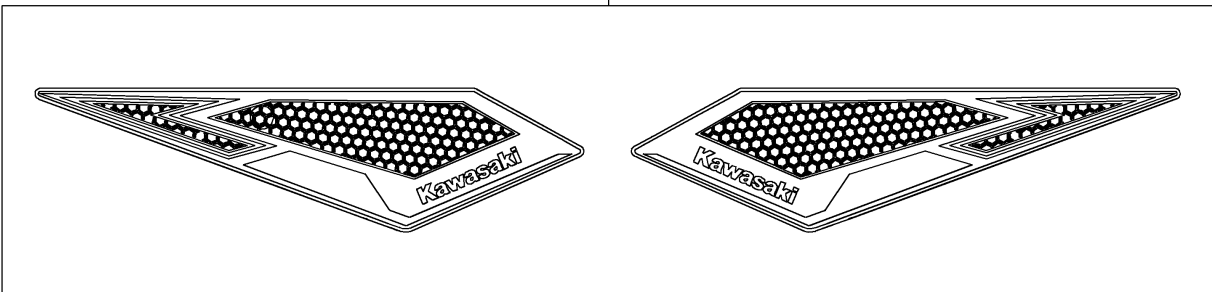

2024 NINJA® 500 PARTS DIAGRAM

Accessory(Decals)

F2910G

99994/A

57001

(OPTION)

99994B

99994C

2024 NINJA® 500 PARTS LIST

Accessory(Decals)

ITEM NAME	PART NUMBER	QUANTITY
RIM STRIPE APPLICATOR (Ref # 57001)	57001-1752	AR
WHEEL RIM TAPE, GREEN (Ref # 99994)	99994-0932	1
WHEEL RIM TAPE, SILVER (Ref # 99994A)	99994-0933	1
KNEE PAD (Ref # 99994B)	99994-1926	1
TANK PAD (Ref # 99994C)	99994-2223	1