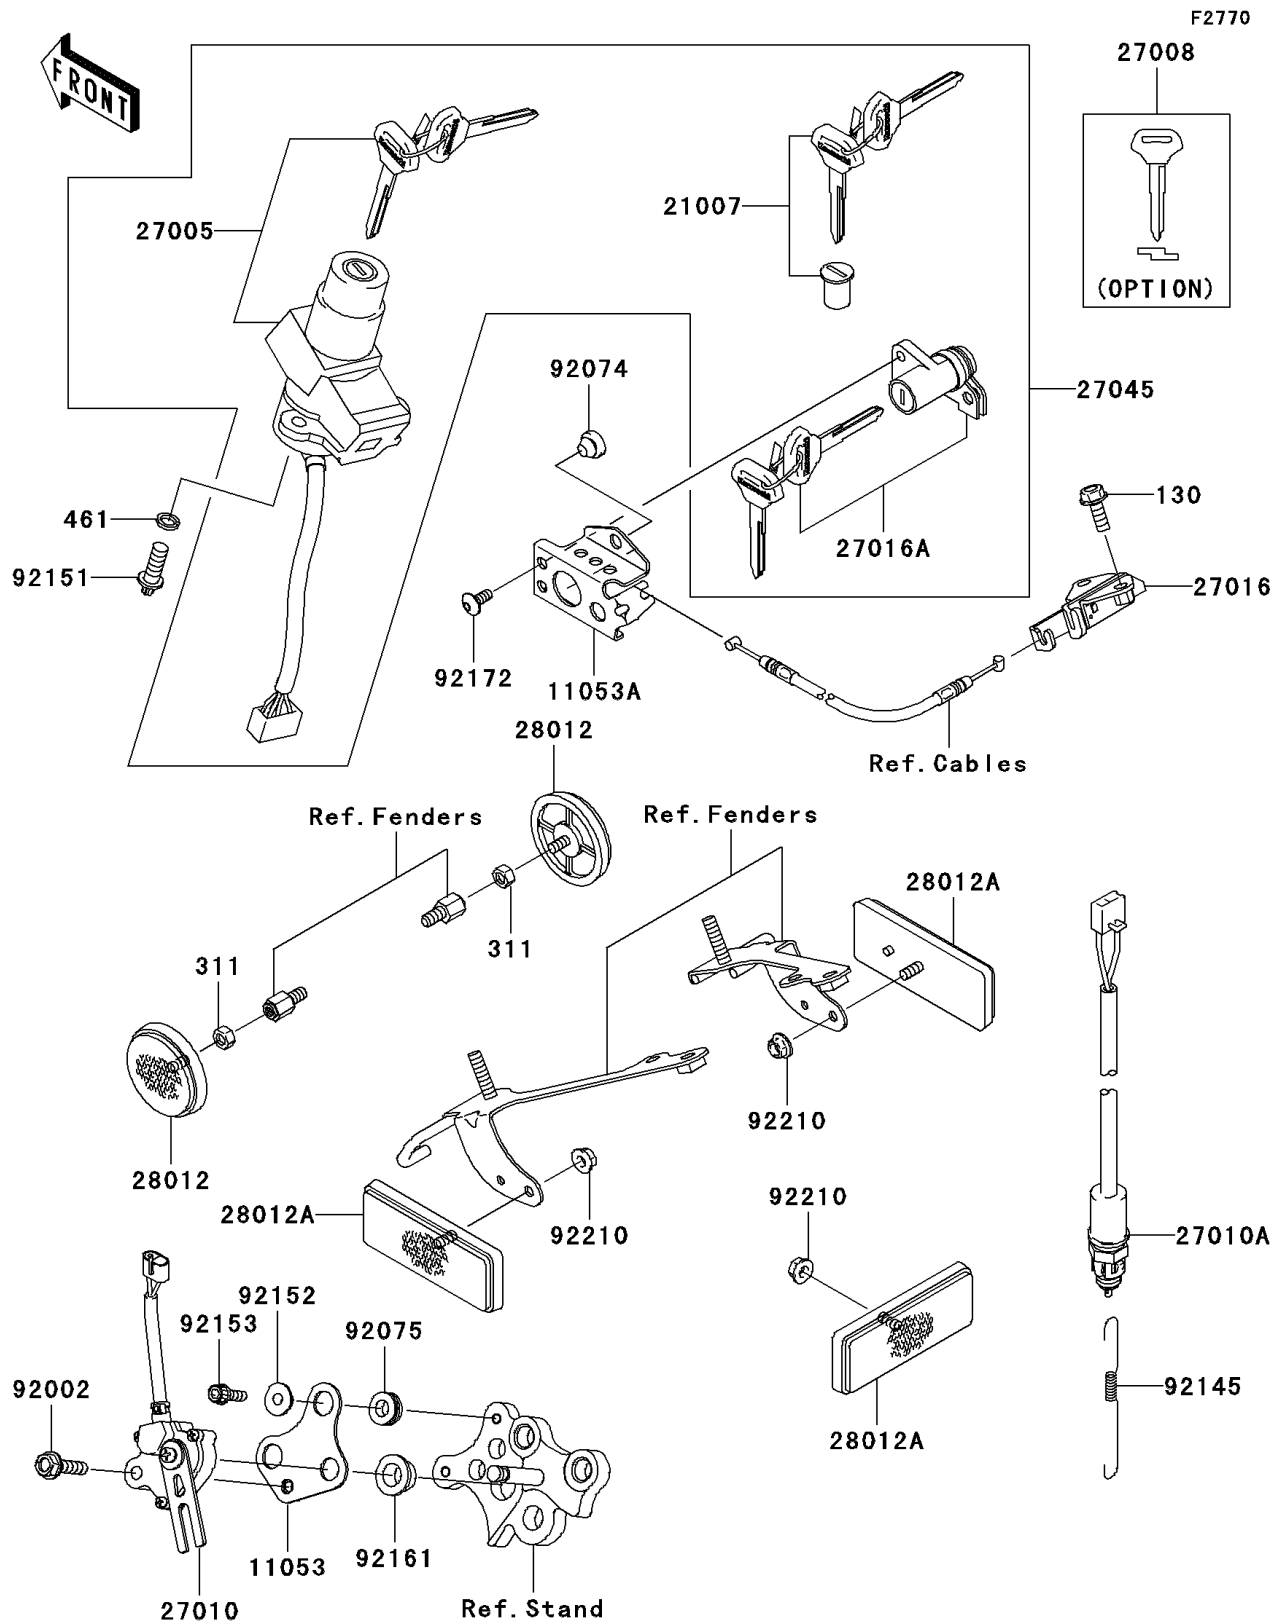

2004 Ninja® ZX™-6RR PARTS DIAGRAM

Ignition Switch/Locks/Reflectors

2004 Ninja® ZX™-6RR PARTS LIST

Ignition Switch/Locks/Reflectors

ITEM NAME	PART NUMBER	QUANTITY
BOLT-FLANGED (Ref # 130)	130L0616	1
NUT-HEX (Ref # 311)	311L0500	1
WASHER-SPRING (Ref # 461)	461L0600	1
BRACKET,SIDE STAND SWITCH (Ref # 11053)	11053-0056	1
BRACKET,SEAT LOCK (Ref # 11053A)	11053-1132	1
ROTOR,LOCK,TANK CAP (Ref # 21007)	21007-5042	1
SWITCH-ASSY-IGNITION (Ref # 27005)	27005-5126	1
KEY-LOCK,BLANK (Ref # 27008)	27008-1189	1
SWITCH,SIDE STAND (Ref # 27010)	27010-1463	1
SWITCH,REAR BRAKE (Ref # 27010A)	27010-1479	1
LOCK-ASSY,SEAT STRIKER (Ref # 27016)	27016-1115	1
LOCK-ASSY,SEAT (Ref # 27016A)	27016-5261	1
SWITCH-ASSY (Ref # 27045)	27045-5199	1
REFLECTOR-REFLEX,FR (Ref # 28012)	28012-016	1
REFLECTOR-REFLEX (Ref # 28012A)	28012-1077	1
BOLT,6X25 (Ref # 92002)	92002-1582	1
PLUG,7X2 (Ref # 92074)	92074-028	1
DAMPER (Ref # 92075)	92075-161	1
SPRING,REAR BRAKE SWITCH (Ref # 92145)	92145-0185	1
BOLT,TORX,6X16 (Ref # 92151)	92151-1911	1
COLLAR (Ref # 92152)	92152-0017	1
BOLT,SOCKET,5X18 (Ref # 92153)	92153-0414	1
DAMPER (Ref # 92161)	92161-0016	1
SCREW,5X12 (Ref # 92172)	92172-1084	1
NUT,FLANGED,5MM (Ref # 92210)	92210-0007	1