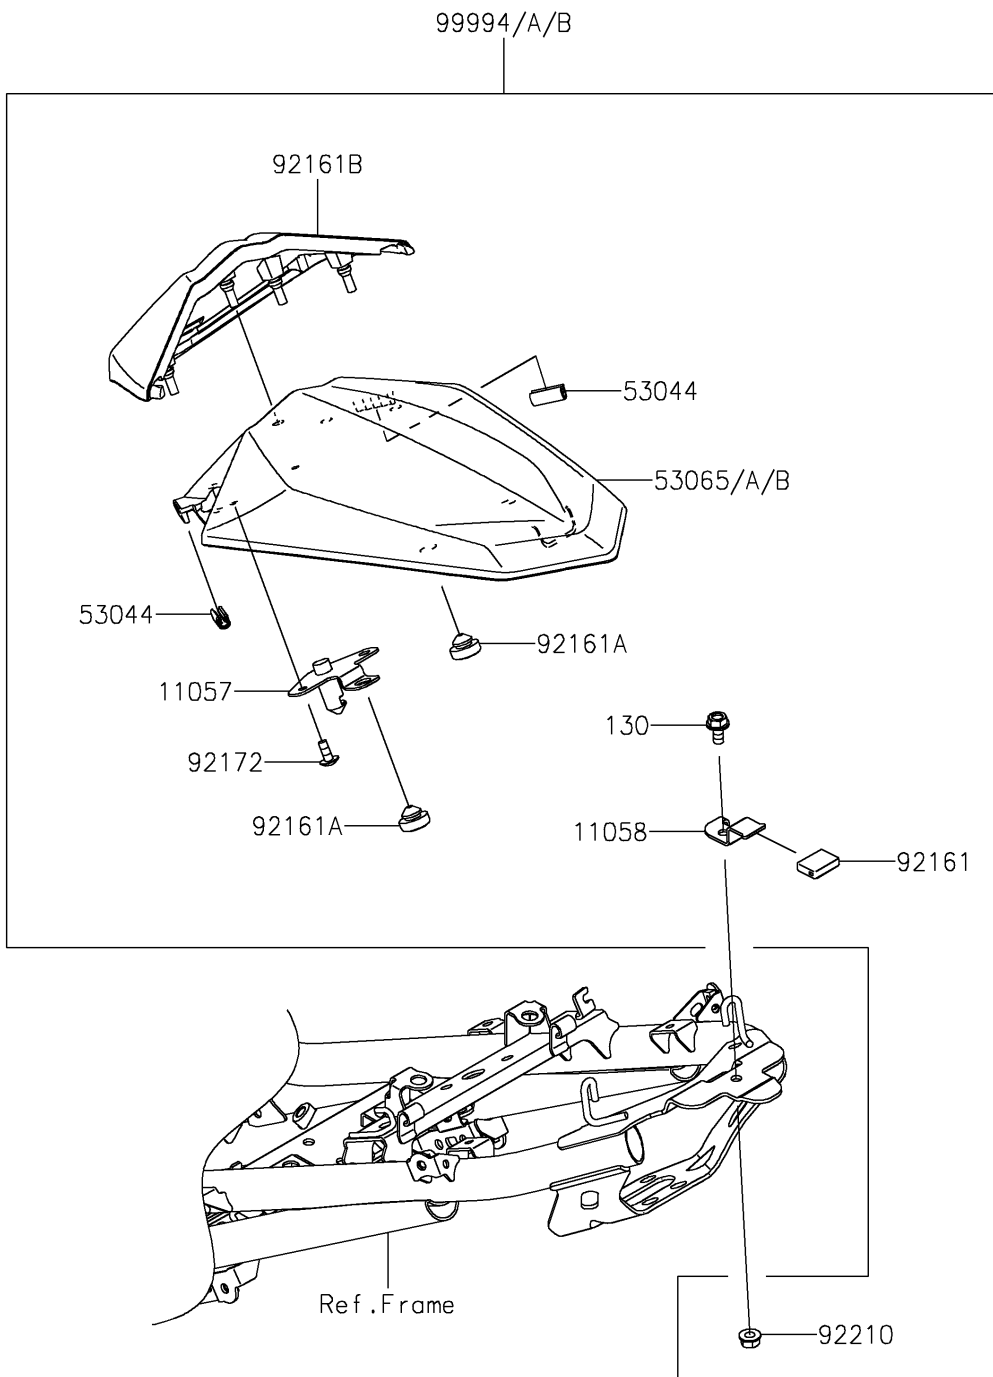

2025 Ninja 500 PARTS DIAGRAM

Accessory(Pillion Seat Cover)

F2910E

2025 Ninja 500 PARTS LIST

Accessory(Pillion Seat Cover)

ITEM NAME	PART NUMBER	QUANTITY
BRACKET,COVER FIX (Ref # 11057)	11057-1241	1
BRACKET,SEAT COVER (Ref # 11058)	11058-1212	1
TRIM,L=20 (Ref # 53044)	53044-0021	2
COVER SEAT,M.M.W.SILVER (Ref # 53065)	53065-0080-63V	1
DAMPER,15X21X5.5 (Ref # 92161)	92161-1472	1
DAMPER,9.5X18X6 (Ref # 92161A)	92161-1473	3
DAMPER,COVER SEAT (Ref # 92161B)	92161-2525	1
SCREW,5X12 (Ref # 92172)	92172-0821	2
NUT,FLANGED,6MM (Ref # 92210)	92210-0368	1
PILLION SEAT COVER,M.M.W.SIL (Ref # 99994)	99994-2003-63V	1
BOLT-FLANGED,6X12 (Ref # 130)	130BA0612	1