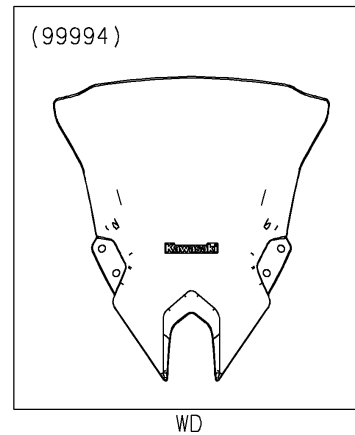

# 2024 NINJA® 500 PARTS DIAGRAM

Accessory(Windshield)

F2910C

## 2024 NINJA® 500 PARTS LIST

Accessory(Windshield)

ITEM NAME	PART NUMBER	QUANTITY
LONG-WINDSHIELD(CLEAR) (Ref # 99994)	99994-2008	1