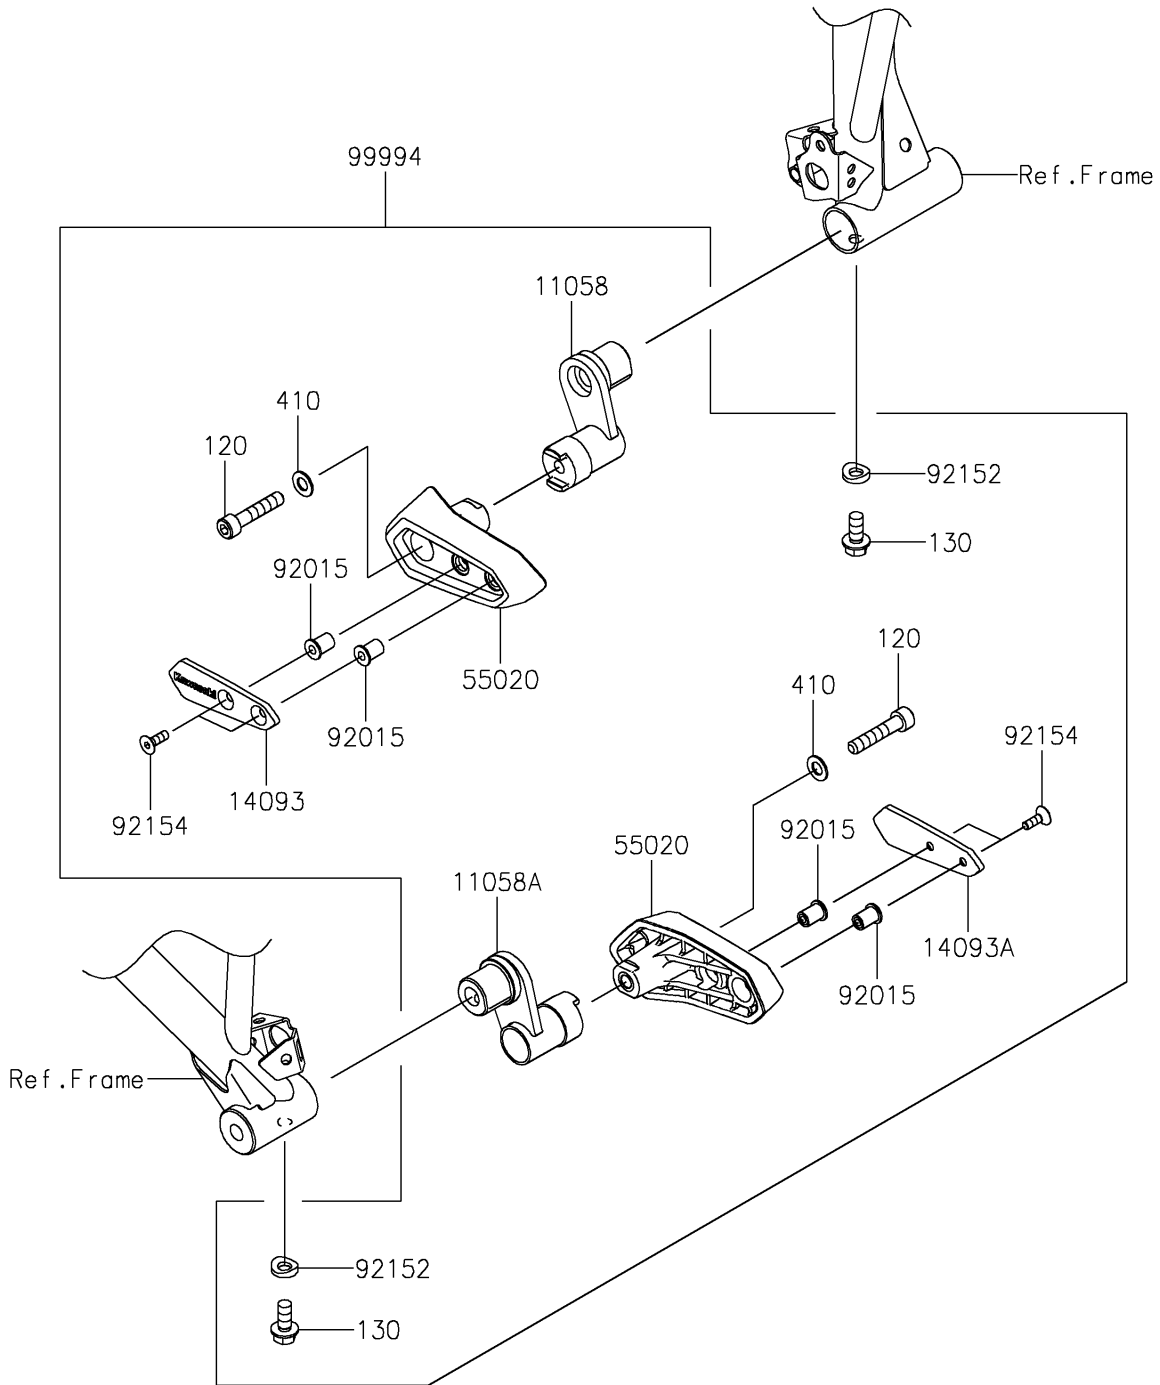

2025 Ninja 500 PARTS DIAGRAM

Accessory(Slider)

F2910A

2025 Ninja 500 PARTS LIST

Accessory(Slider)

ITEM NAME	PART NUMBER	QUANTITY
BRACKET,SLIDER,LH (Ref # 11058)	11058-1213	1
BRACKET,SLIDER,RH (Ref # 11058A)	11058-1214	1
COVER,SLIDER,LH (Ref # 14093)	14093-0971	1
COVER,SLIDER,RH (Ref # 14093A)	14093-0972	1
GUARD (Ref # 55020)	55020-2411	2
NUT,WELL,5MM (Ref # 92015)	92015-1757	4
COLLAR,8.3X16 (Ref # 92152)	92152-2423	2
BOLT,SOCKET,5X16 (Ref # 92154)	92154-4048	4
FRAME SLIDER (Ref # 99994)	99994-2006	1
BOLT-SOCKET,8X40 (Ref # 120)	120CA0840	2
BOLT-FLANGED,8X18 (Ref # 130)	130BB0818	2
WASHER-PLAIN-SMALL,8MM (Ref # 410)	410AA0800	2