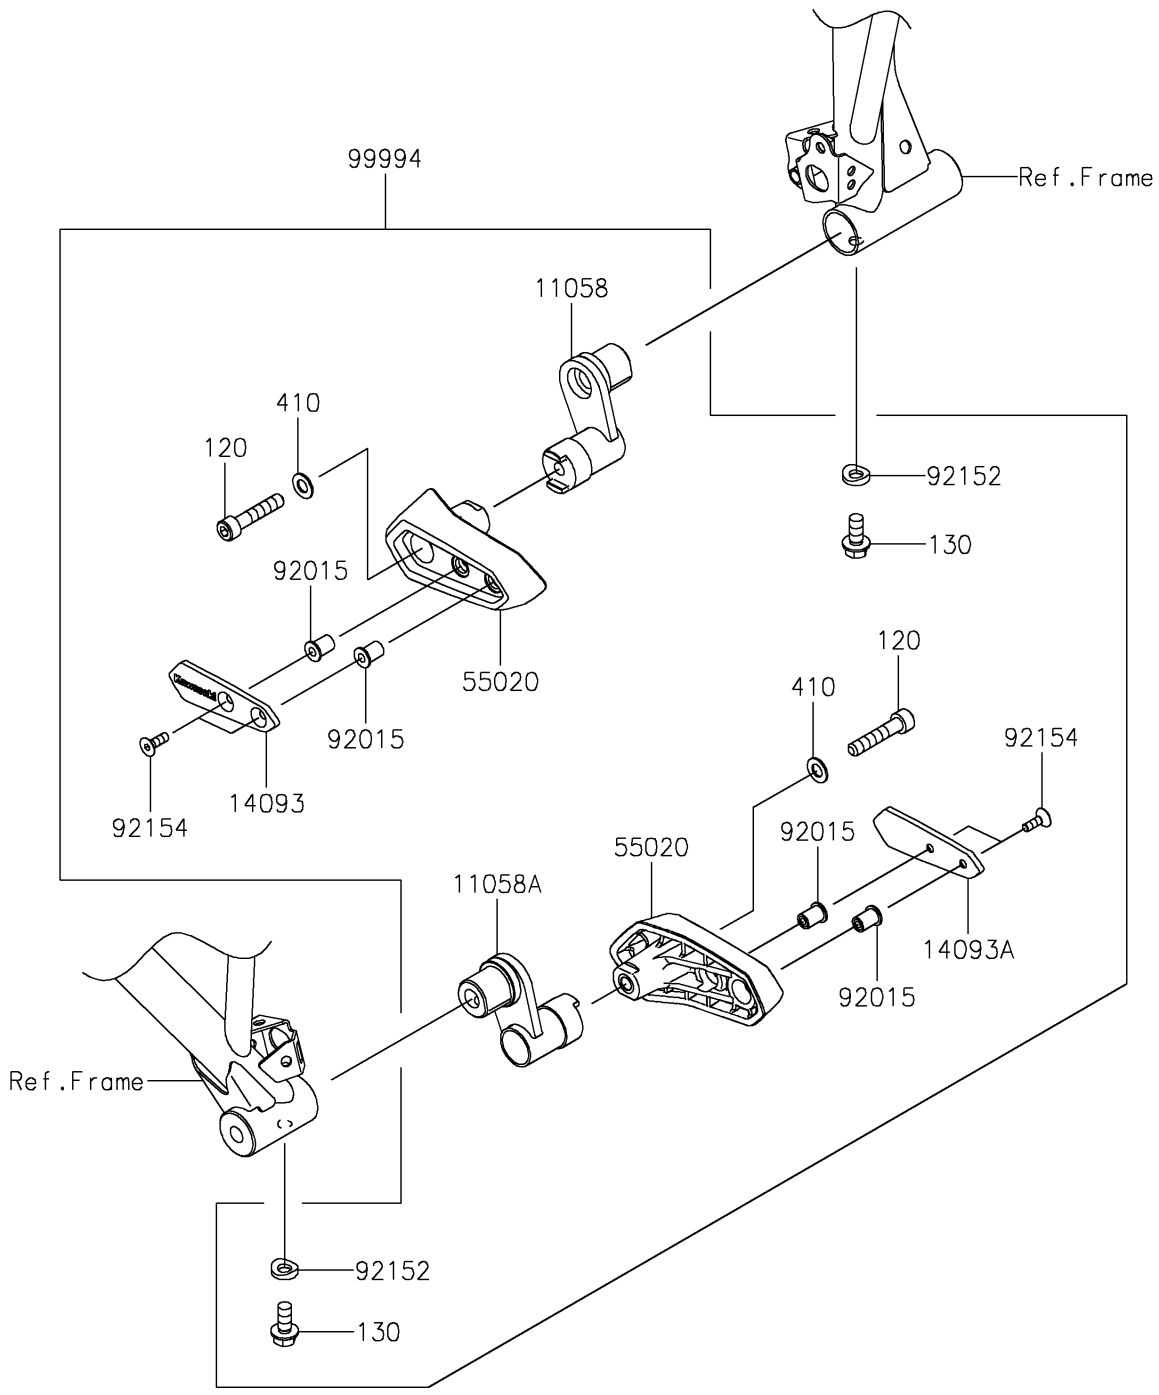

2024 NINJA® 500 PARTS DIAGRAM

Accessory(Slider)

F2910A

2024 NINJA® 500 PARTS LIST

Accessory(Slider)

ITEM NAME	PART NUMBER	QUANTITY
BRACKET,SLIDER,LH (Ref # 11058)	11058-1213	1
BRACKET,SLIDER,RH (Ref # 11058A)	11058-1214	1
COVER,SLIDER,LH (Ref # 14093)	14093-0971	1
COVER,SLIDER,RH (Ref # 14093A)	14093-0972	1
GUARD (Ref # 55020)	55020-2411	2
NUT,WELL,5MM (Ref # 92015)	92015-1757	4
COLLAR,8.3X16 (Ref # 92152)	92152-2423	2
BOLT,SOCKET,5X16 (Ref # 92154)	92154-4048	4
FRAME SLIDER (Ref # 99994)	99994-2006	1
BOLT-SOCKET,8X40 (Ref # 120)	120CA0840	2
BOLT-FLANGED,8X18 (Ref # 130)	130BB0818	2
WASHER-PLAIN-SMALL,8MM (Ref # 410)	410AA0800	2