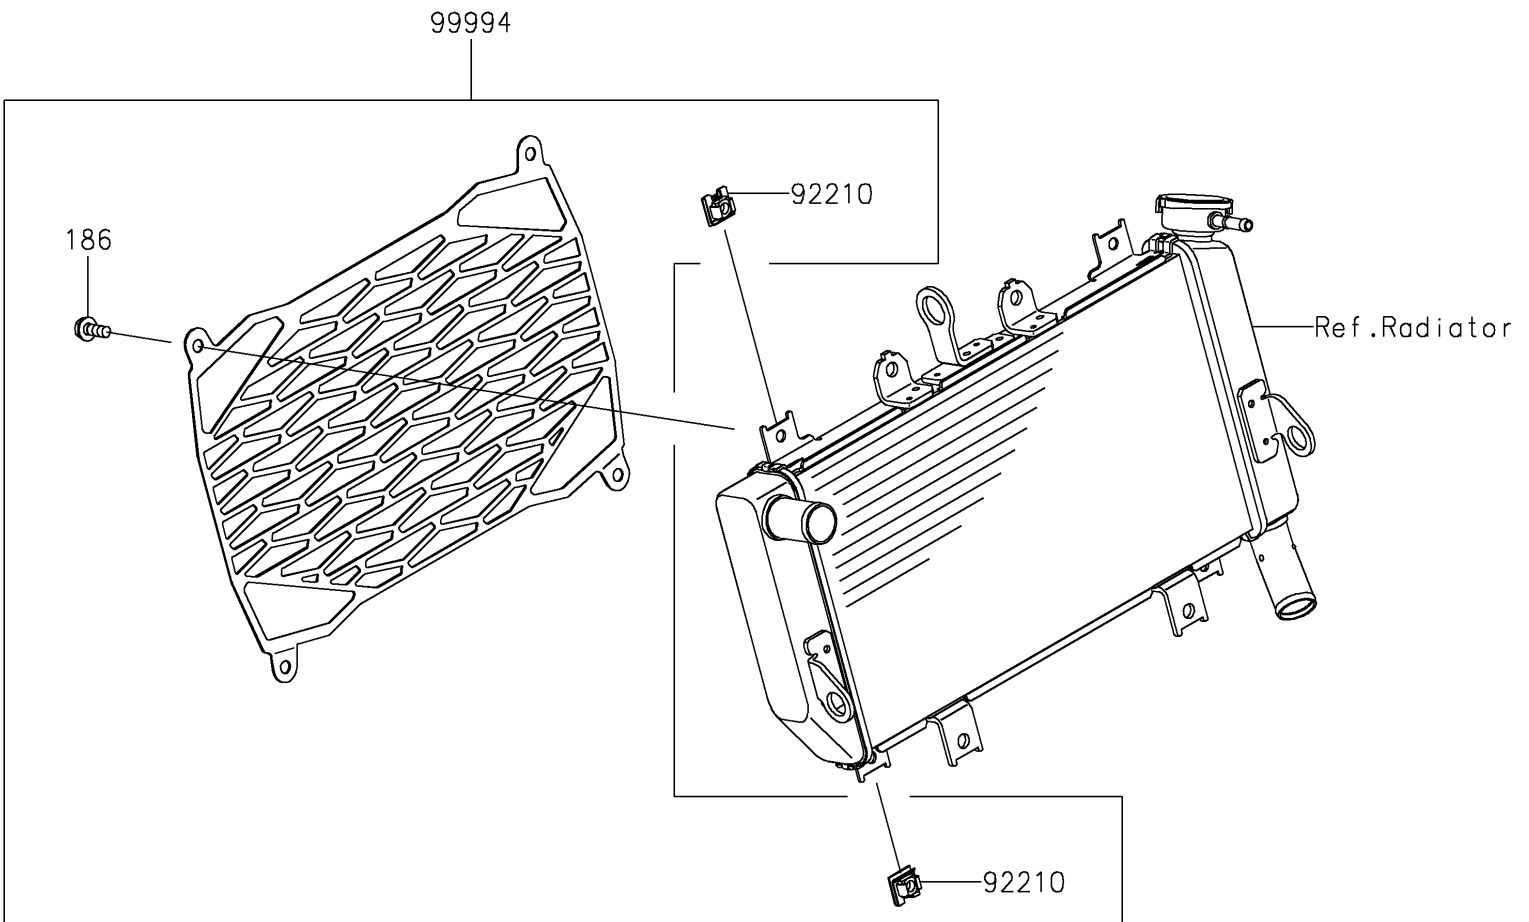

2025 Ninja 500 PARTS DIAGRAM

Accessory(Radiator Screen)

F2910

2025 Ninja 500 PARTS LIST

Accessory(Radiator Screen)

ITEM NAME	PART NUMBER	QUANTITY
NUT,CLIP,6MM (Ref # 92210)	92210-0867	4
KIT-ACCESSORY,RADIATOR SCREEN (Ref # 99994)	99994-1048	1
BOLT-UPSET-WP (Ref # 186)	186BA0616	4