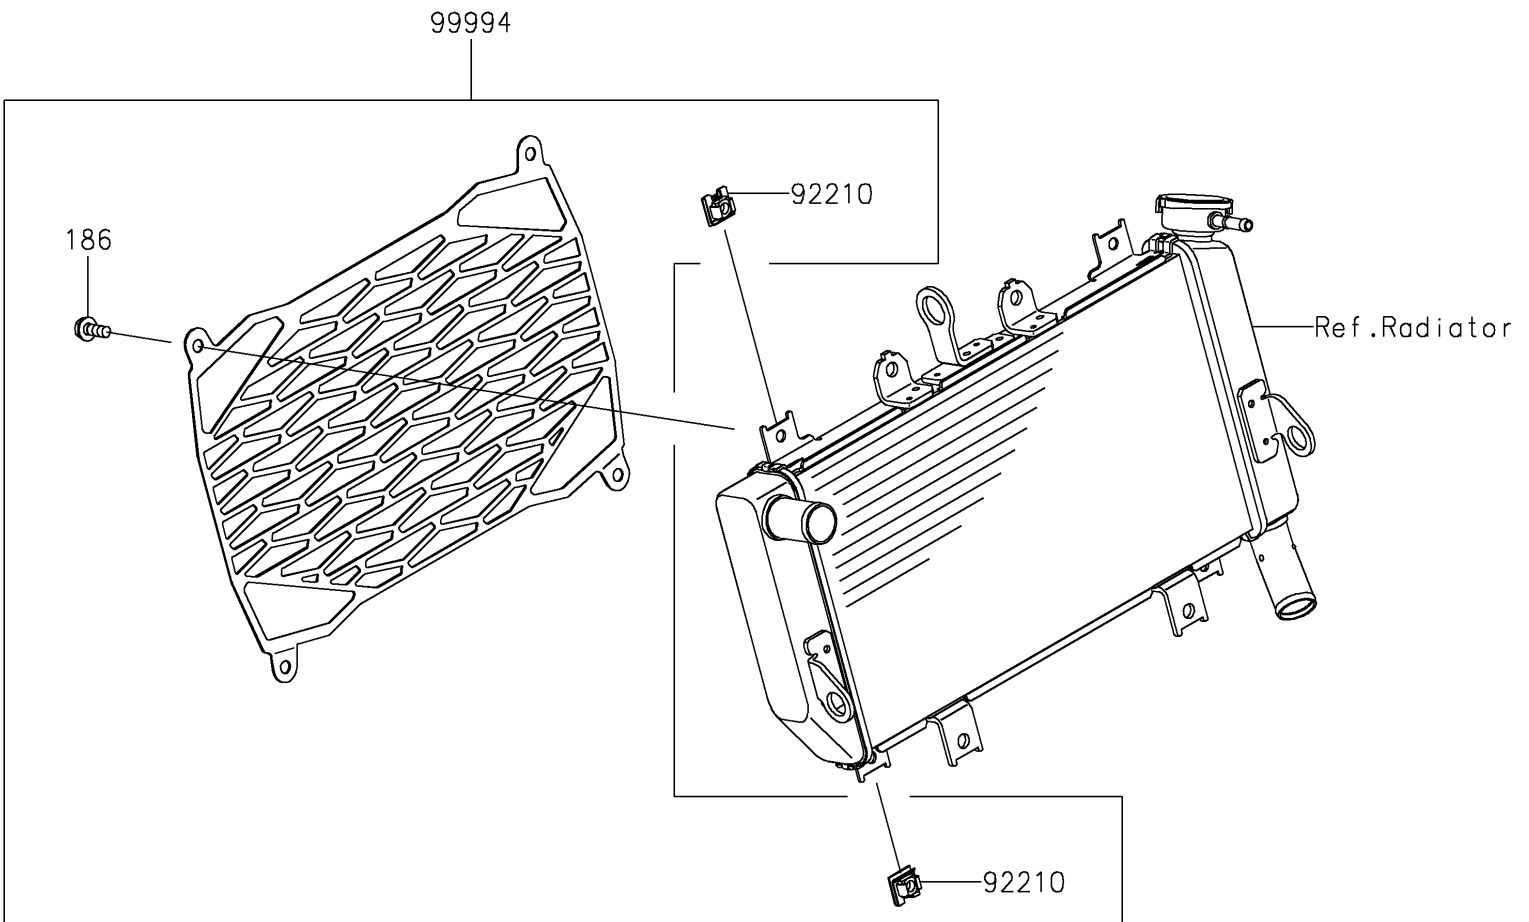

2024 NINJA® 500 PARTS DIAGRAM

Accessory(Radiator Screen)

F2910

2024 NINJA® 500 PARTS LIST

Accessory(Radiator Screen)

ITEM NAME	PART NUMBER	QUANTITY
NUT,CLIP,6MM (Ref # 92210)	92210-0867	4
KIT-ACCESSORY,RADIATOR SCREEN (Ref # 99994)	99994-1048	1
BOLT-UPSET-WP (Ref # 186)	186BA0616	4