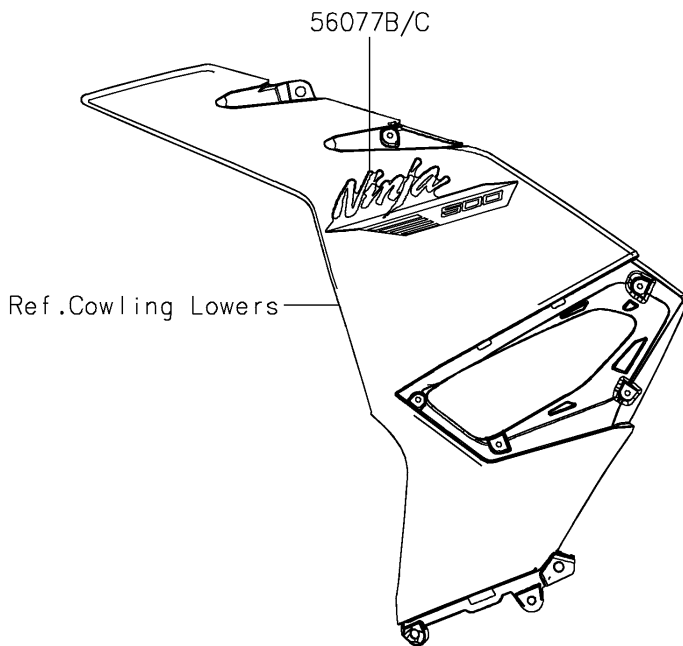

# 2025 Ninja 500 PARTS DIAGRAM

Decals(HSFNN/HSFNL)

F2861B

## 2025 Ninja 500 PARTS LIST

Decals(HSFNN/HSFNL)

ITEM NAME	PART NUMBER	QUANTITY
MARK,WINDSHIELD,KAWASAKI (Ref # 56054)	56054-2767	1
MARK,FUEL TANK,KAWASAKI (Ref # 56054A)	56054-4153	2
PATTERN,FUEL TANK,LH (Ref # 56077)	56077-1333	1
PATTERN,FUEL TANK,RH (Ref # 56077A)	56077-1334	1
PATTERN,SIDE COWL.,LH,FR (Ref # 56077B)	56077-1335	1
PATTERN,SIDE COWL.,RH,FR (Ref # 56077C)	56077-1336	1