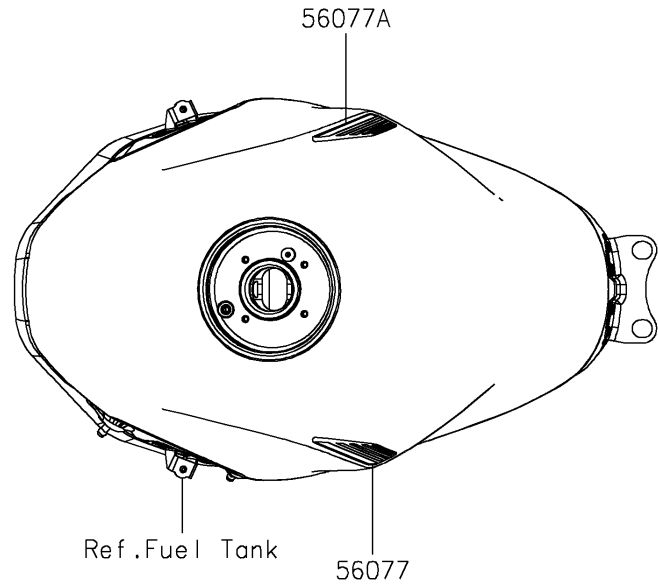

# 2025 Ninja 500 PARTS DIAGRAM

Decals(HSFNN/HSFNL)

F2861B

## 2025 Ninja 500 PARTS LIST

Decals(HSFNN/HSFNL)

ITEM NAME	PART NUMBER	QUANTITY
MARK,WINDSHIELD,KAWASAKI (Ref # 56054)	56054-2767	1
MARK,FUEL TANK,KAWASAKI (Ref # 56054A)	56054-4153	2
PATTERN,FUEL TANK,LH (Ref # 56077)	56077-1333	1
PATTERN,FUEL TANK,RH (Ref # 56077A)	56077-1334	1
PATTERN,SIDE COWL.,LH,FR (Ref # 56077B)	56077-1335	1
PATTERN,SIDE COWL.,RH,FR (Ref # 56077C)	56077-1336	1