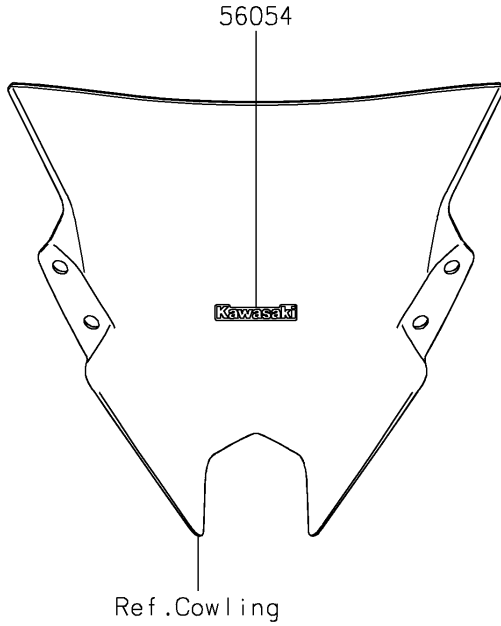

# 2025 Ninja 500 PARTS DIAGRAM

Decals(HSFNN/HSFNL)

F2861B

## 2025 Ninja 500 PARTS LIST

Decals(HSFNN/HSFNL)

ITEM NAME	PART NUMBER	QUANTITY
MARK,WINDSHIELD,KAWASAKI (Ref # 56054)	56054-2767	1
MARK,FUEL TANK,KAWASAKI (Ref # 56054A)	56054-4153	2
PATTERN,FUEL TANK,LH (Ref # 56077)	56077-1333	1
PATTERN,FUEL TANK,RH (Ref # 56077A)	56077-1334	1
PATTERN,SIDE COWL.,LH,FR (Ref # 56077B)	56077-1335	1
PATTERN,SIDE COWL.,RH,FR (Ref # 56077C)	56077-1336	1