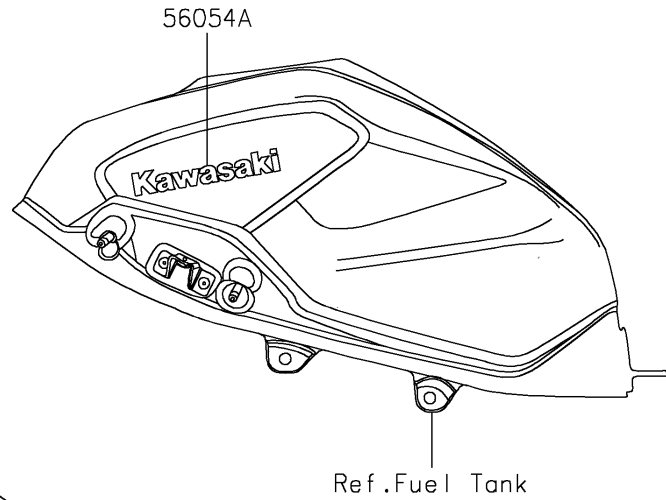

# 2025 Ninja 500 PARTS DIAGRAM

Decals(HSFNN/HSFNL)

F2861B

## 2025 Ninja 500 PARTS LIST

Decals(HSFNN/HSFNL)

ITEM NAME	PART NUMBER	QUANTITY
MARK,WINDSHIELD,KAWASAKI (Ref # 56054)	56054-2767	1
MARK,FUEL TANK,KAWASAKI (Ref # 56054A)	56054-4153	2
PATTERN,FUEL TANK,LH (Ref # 56077)	56077-1333	1
PATTERN,FUEL TANK,RH (Ref # 56077A)	56077-1334	1
PATTERN,SIDE COWL.,LH,FR (Ref # 56077B)	56077-1335	1
PATTERN,SIDE COWL.,RH,FR (Ref # 56077C)	56077-1336	1