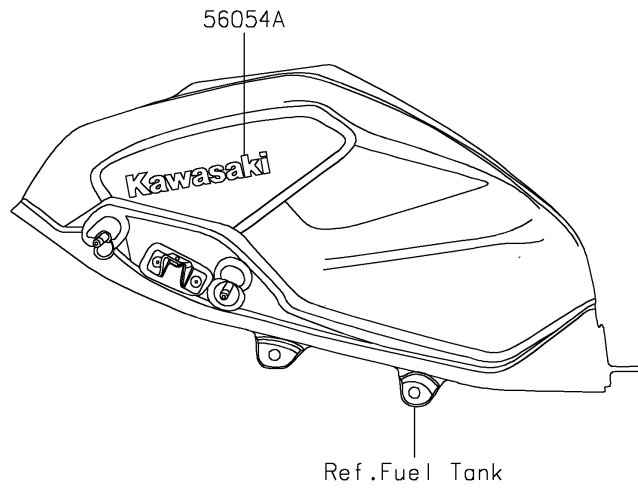

2024 NINJA® 500 PARTS DIAGRAM

Decals(HRFNN/HRFNL)

F2861

2024 NINJA® 500 PARTS LIST

Decals(HRFNN/HRFNL)

ITEM NAME	PART NUMBER	QUANTITY
MARK,WINDSHIELD,KAWASAKI (Ref # 56054)	56054-2767	1
MARK,FUEL TANK,KAWASAKI (Ref # 56054A)	56054-2835	2
PATTERN,SIDE COWL.,LH,FR (Ref # 56077)	56077-1339	1
PATTERN,SIDE COWL.,RH,FR (Ref # 56077A)	56077-1340	1