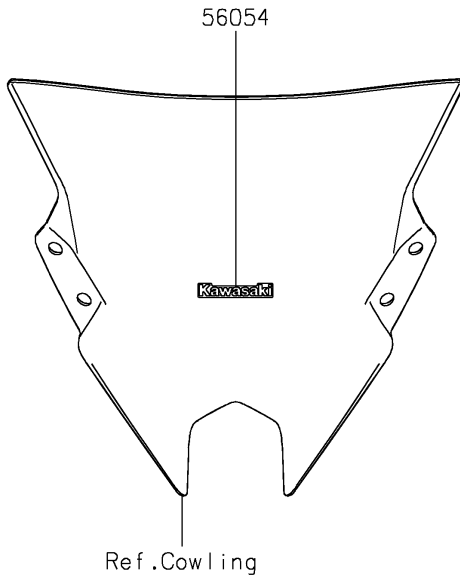

2024 NINJA® 500 PARTS DIAGRAM

Decals(HRFNN/HRFNL)

F2861

2024 NINJA® 500 PARTS LIST

Decals(HRFNN/HRFNL)

ITEM NAME	PART NUMBER	QUANTITY
MARK,WINDSHIELD,KAWASAKI (Ref # 56054)	56054-2767	1
MARK,FUEL TANK,KAWASAKI (Ref # 56054A)	56054-2835	2
PATTERN,SIDE COWL.,LH,FR (Ref # 56077)	56077-1339	1
PATTERN,SIDE COWL.,RH,FR (Ref # 56077A)	56077-1340	1