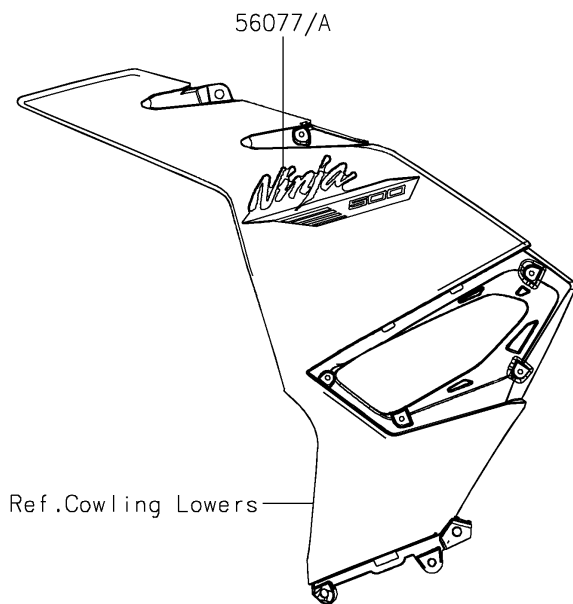

2024 NINJA® 500 PARTS DIAGRAM

Decals(HRFNN/HRFNL)

F2861

2024 NINJA® 500 PARTS LIST

Decals(HRFNN/HRFNL)

ITEM NAME	PART NUMBER	QUANTITY
MARK,WINDSHIELD,KAWASAKI (Ref # 56054)	56054-2767	1
MARK,FUEL TANK,KAWASAKI (Ref # 56054A)	56054-2835	2
PATTERN,SIDE COWL.,LH,FR (Ref # 56077)	56077-1339	1
PATTERN,SIDE COWL.,RH,FR (Ref # 56077A)	56077-1340	1