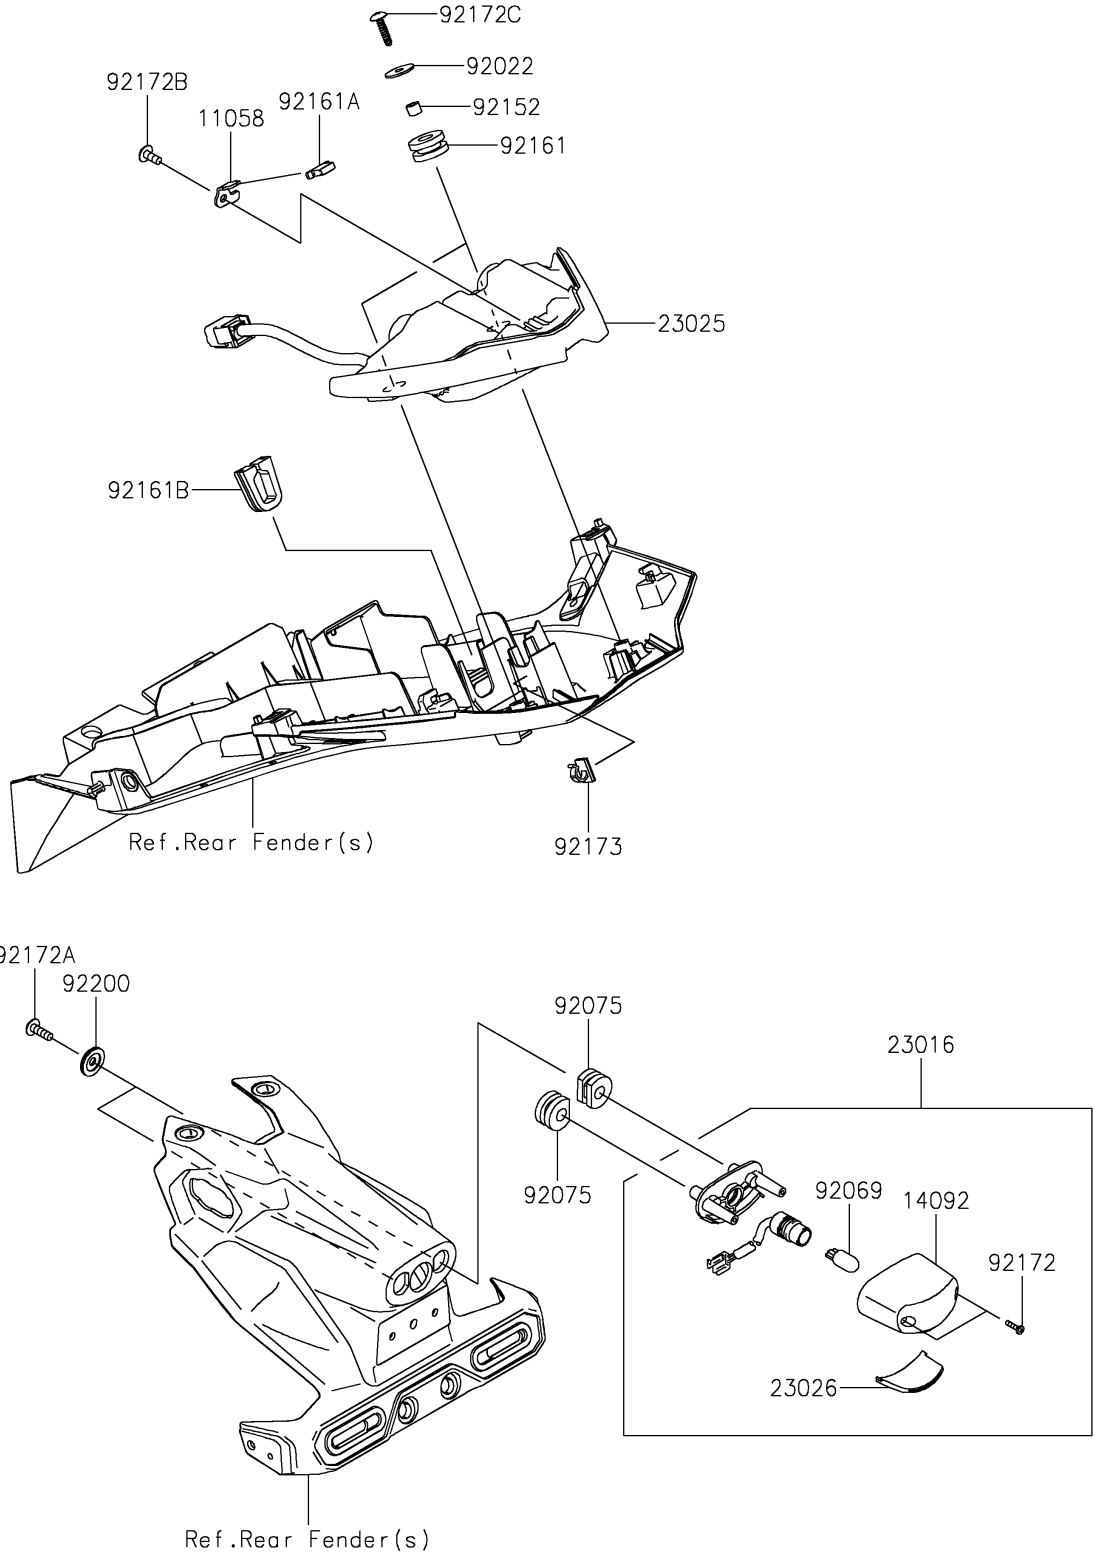

2025 Ninja 500 PARTS DIAGRAM

Taillight(s)

F2720

2025 Ninja 500 PARTS LIST

Taillight(s)

ITEM NAME	PART NUMBER	QUANTITY
BRACKET,TAIL LAMP (Ref # 11058)	11058-1169	1
COVER,LICENSE LAMP (Ref # 14092)	14092-0001	1
LAMP-ASSY,LICENCE (Ref # 23016)	23016-0657	1
LAMP-TAIL,LED (Ref # 23025)	23025-0403	1
LENS,LICENCE LAMP (Ref # 23026)	23026-0035	1
WASHER,5.5X20X1.2 (Ref # 92022)	92022-1405	2
BULB,12V 5W (Ref # 92069)	92069-1016	1
DAMPER (Ref # 92075)	92075-1870	2
COLLAR,5.5X10X7.5 (Ref # 92152)	92152-2618	2
DAMPER (Ref # 92161)	92161-0163	2
DAMPER (Ref # 92161A)	92161-1917	1
DAMPER,RR FENDER (Ref # 92161B)	92161-1984	1
SCREW,TAPPING,2.9X13 (Ref # 92172)	92172-0343	2
SCREW,TAPPING,5X16 (Ref # 92172A)	92172-0427	2
SCREW,5X12 (Ref # 92172B)	92172-0821	1
SCREW,TAPPING,5X20 (Ref # 92172C)	92172-1159	2
CLAMP,CLIP (Ref # 92173)	92173-1783	1
WASHER,5.5X20X2 (Ref # 92200)	92200-1971	2