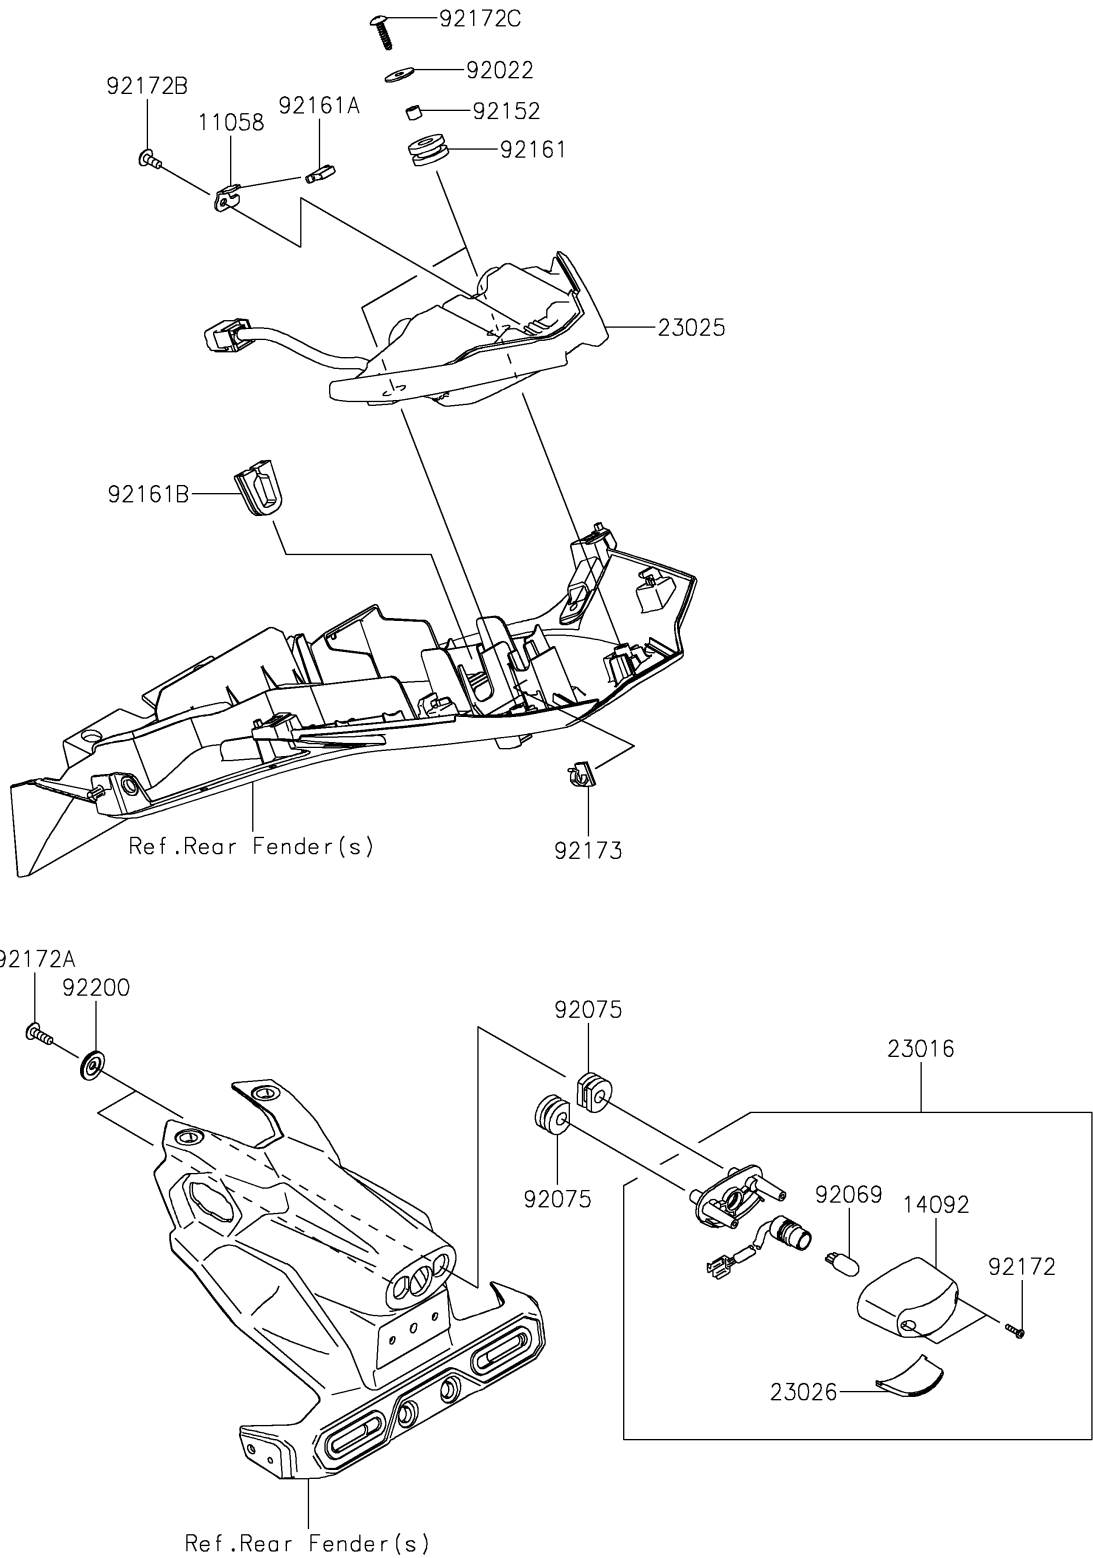

2024 NINJA® 500 PARTS DIAGRAM

Taillight(s)

F2720

2024 NINJA® 500 PARTS LIST

Taillight(s)

ITEM NAME	PART NUMBER	QUANTITY
BRACKET,TAIL LAMP (Ref # 11058)	11058-1169	1
COVER,LICENSE LAMP (Ref # 14092)	14092-0001	1
LAMP-ASSY,LICENCE (Ref # 23016)	23016-0657	1
LAMP-TAIL,LED (Ref # 23025)	23025-0403	1
LENS,LICENCE LAMP (Ref # 23026)	23026-0035	1
WASHER,5.5X20X1.2 (Ref # 92022)	92022-1405	2
BULB,12V 5W (Ref # 92069)	92069-1016	1
DAMPER (Ref # 92075)	92075-1870	2
COLLAR,5.5X10X7.5 (Ref # 92152)	92152-2618	2
DAMPER (Ref # 92161)	92161-0163	2
DAMPER (Ref # 92161A)	92161-1917	1
DAMPER,RR FENDER (Ref # 92161B)	92161-1984	1
SCREW,TAPPING,2.9X13 (Ref # 92172)	92172-0343	2
SCREW,TAPPING,5X16 (Ref # 92172A)	92172-0427	2
SCREW,5X12 (Ref # 92172B)	92172-0821	1
SCREW,TAPPING,5X20 (Ref # 92172C)	92172-1159	2
CLAMP,CLIP (Ref # 92173)	92173-1783	1
WASHER,5.5X20X2 (Ref # 92200)	92200-1971	2