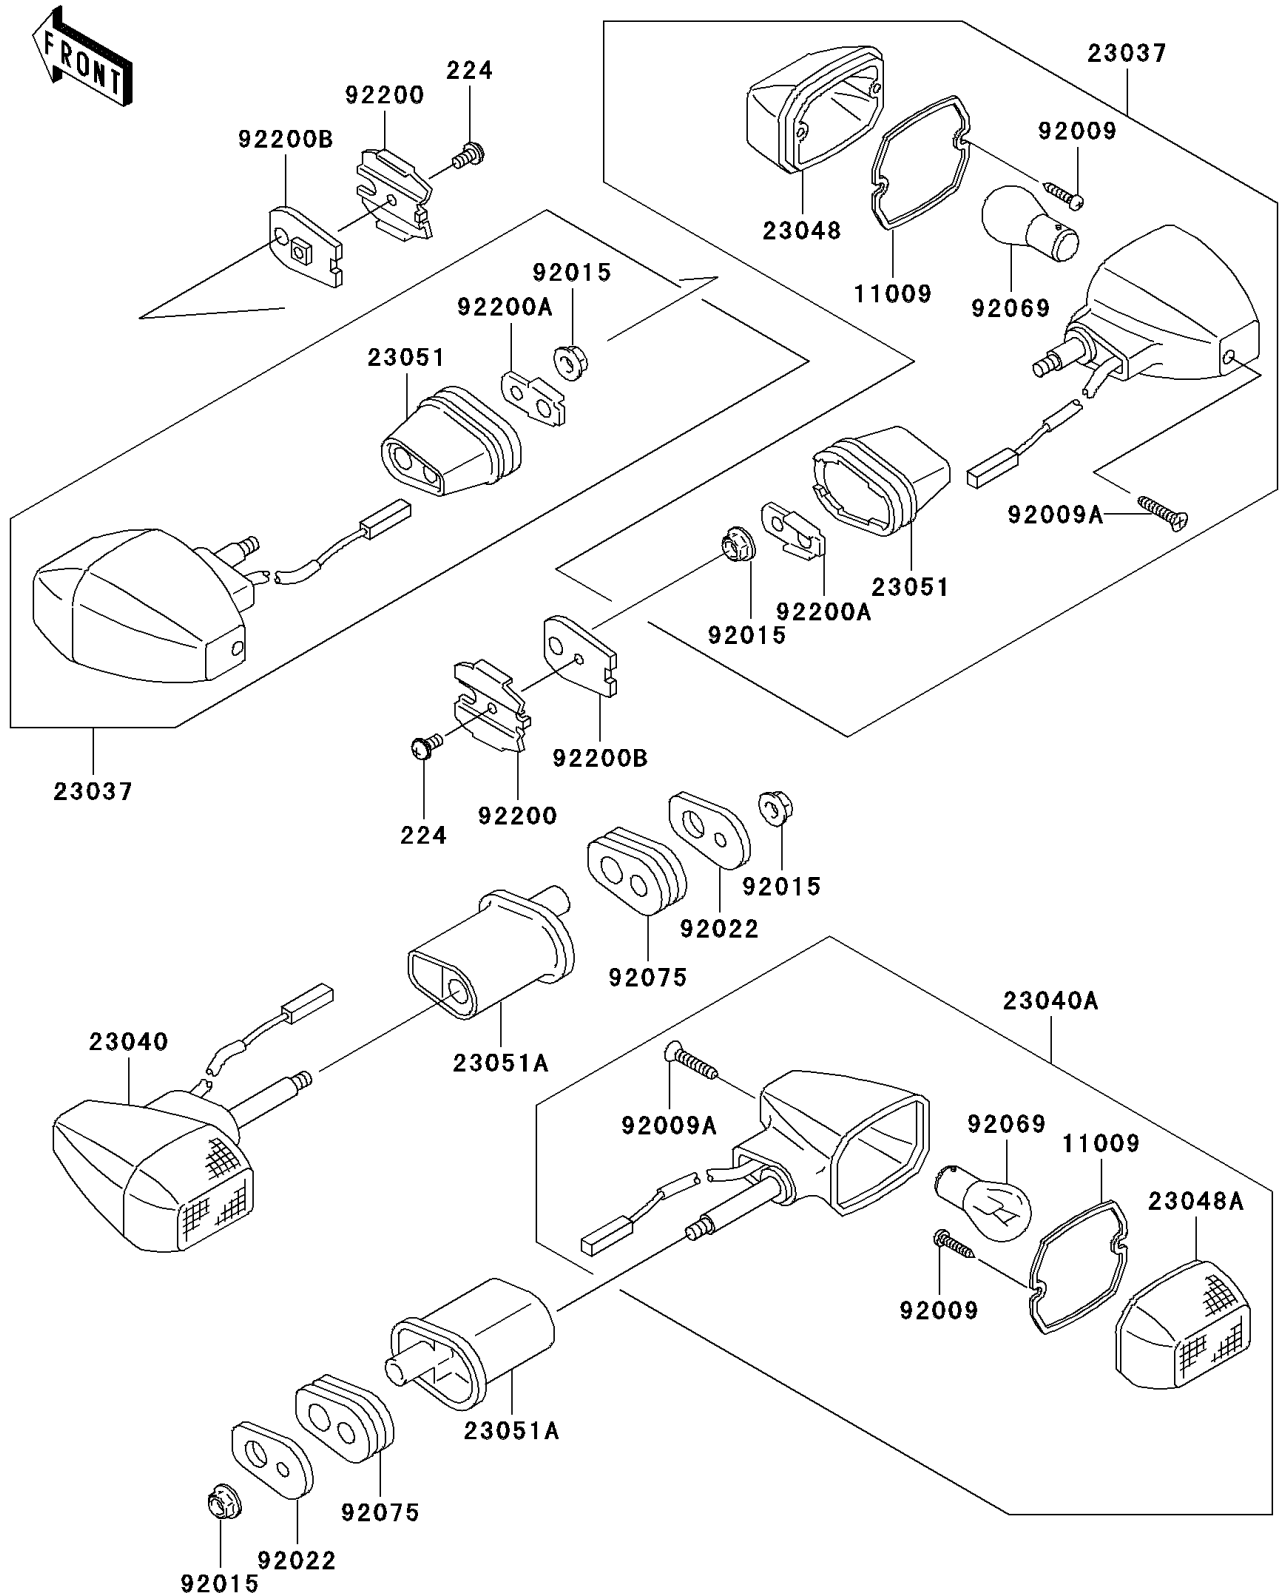

2004 Ninja® ZX™-6RR PARTS DIAGRAM

Turn Signals

F2730

2004 Ninja® ZX™-6RR PARTS LIST

Turn Signals

ITEM NAME	PART NUMBER	QUANTITY
SCREW-PAN-WP-CROS,4X8 (Ref # 224)	224C0408	1
GASKET,SIGNAL LAMP (Ref # 11009)	11009-1402	1
LAMP-ASSY-SIGNAL,FR (Ref # 23037)	23037-0003	1
LAMP-SIGNAL,RR (Ref # 23040)	23040-1295	1
LAMP-SIGNAL,RR,RH (Ref # 23040A)	23040-1320	1
LENS-SIGNAL LAMP (Ref # 23048)	23048-1054	1
LENS-SIGNAL LAMP (Ref # 23048A)	23048-1055	1
BRACKET-SIGNAL LAMP,FR (Ref # 23051)	23051-1207	1
BRACKET-SIGNAL LAMP (Ref # 23051A)	23051-1248	1
SCREW,TAPPING,3X16 (Ref # 92009)	92009-1115	1
SCREW,TAPPING,4X20 (Ref # 92009A)	92009-1304	1
NUT,FLANGED,6MM (Ref # 92015)	92015-1367	1
WASHER,SIGNAL LAMP (Ref # 92022)	92022-1672	1
BULB,12V 21W (Ref # 92069)		1
DAMPER,SIGNAL LAMP (Ref # 92075)	92075-1698	1
WASHER,SIGNAL LAMP (Ref # 92200)	92200-1016	1
WASHER (Ref # 92200A)	92200-1021	1
WASHER,SIGNAL LAMP (Ref # 92200B)	92200-1520	1