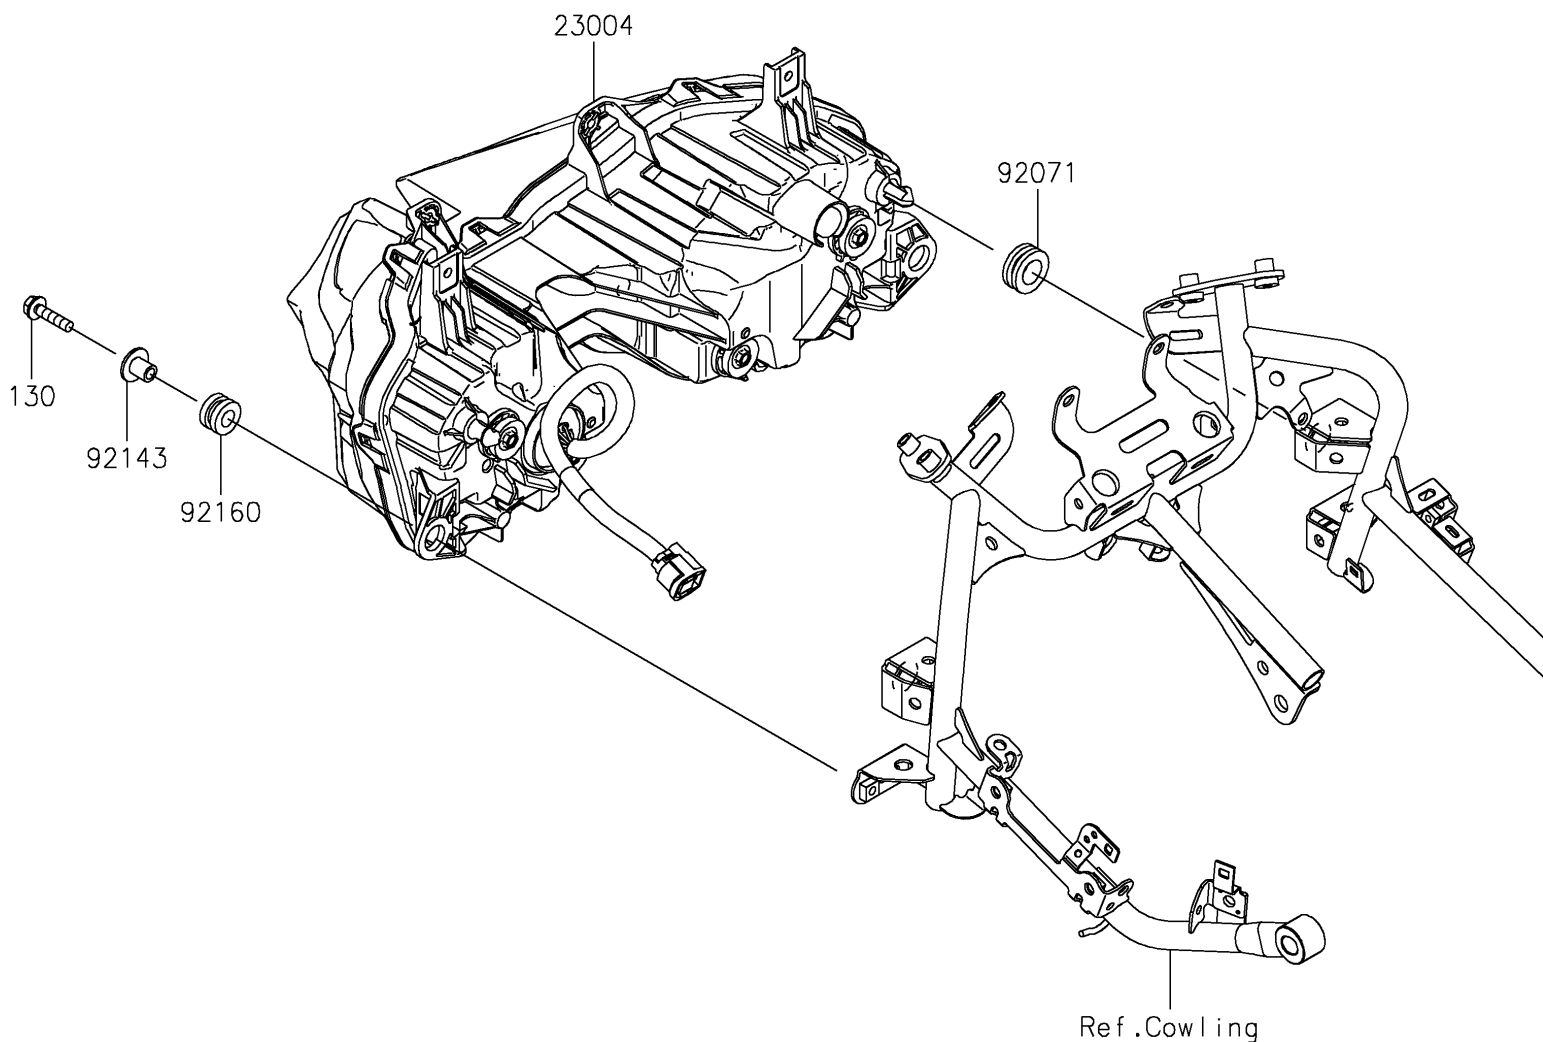

2025 NINJA[®] 500 KRT EDITION

PARTS DIAGRAM

Headlight(s)

F2710

2025 NINJA® 500 KRT EDITION

PARTS LIST

Headlight(s)

ITEM NAME	PART NUMBER	QUANTITY
LAMP-HEAD,LED (Ref # 23004)	23004-0461	1
GROMMET (Ref # 92071)	92071-1131	2
COLLAR (Ref # 92143)	92143-1353	2
DAMPER,10X20X12 (Ref # 92160)	92160-1167	2
BOLT-FLANGED,6X25 (Ref # 130)	130BB0625	2