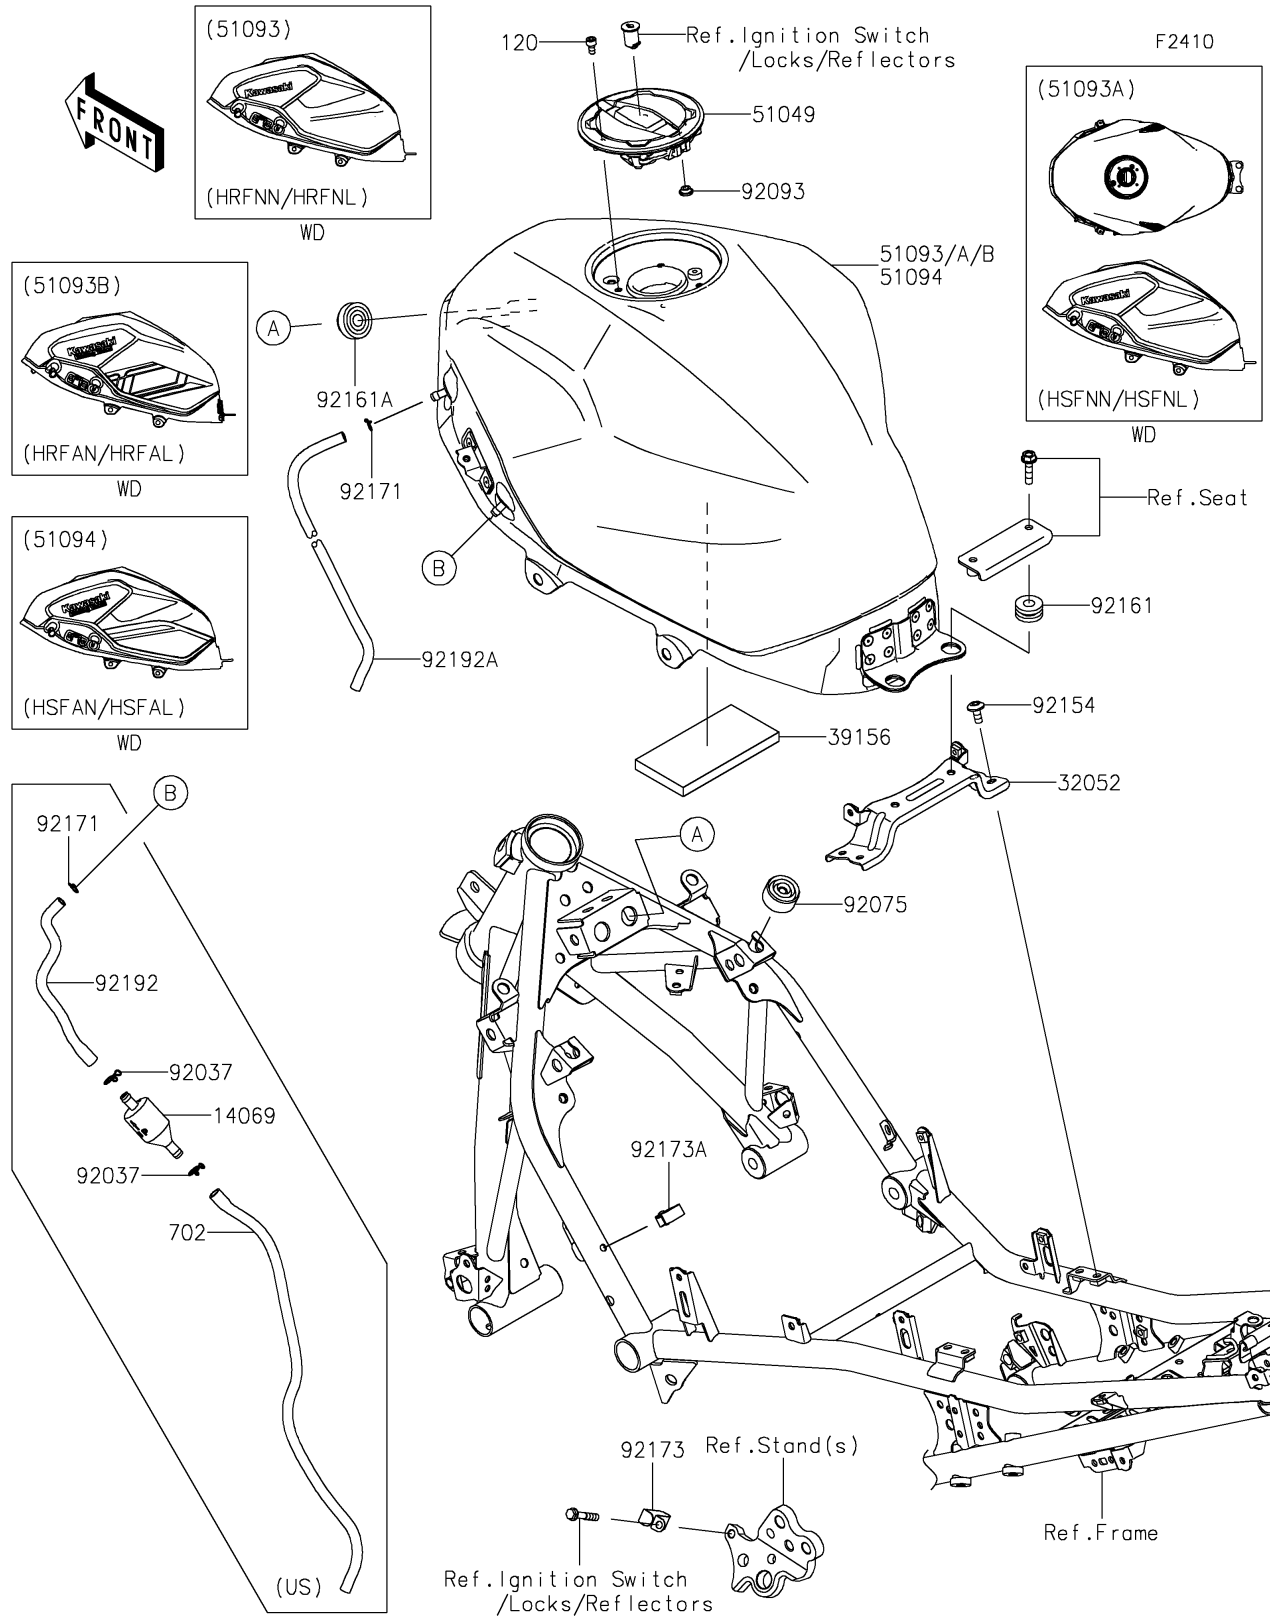

2024 Ninja 500

PARTS DIAGRAM

Fuel Tank

2024 Ninja 500

PARTS LIST

Fuel Tank

ITEM NAME	PART NUMBER	QUANTITY
BREATHER,FUEL TANK (Ref # 14069)	14069-1004	1
BRACKET-TANK (Ref # 32052)	32052-0809	1
PAD,60X120X10 (Ref # 39156)	39156-2388	1
CAP-TANK,FUEL (Ref # 51049)	51049-0756	1
TANK-COMP-FUEL,M.S.BLACK (Ref # 51093)	51093-5332-660	1
TANK-COMP-FUEL,L.GREEN (Ref # 51093B)	51093-5336-777	1
CLAMP,TUBE (Ref # 92037)	92037-147	2
DAMPER (Ref # 92075)	92075-015	2
SEAL,FUEL TANK CAP (Ref # 92093)	92093-1030	1
BOLT,SOCKET,6X14 (Ref # 92154)	92154-0932	4
DAMPER,10X24X12 (Ref # 92161)	92161-0927	2
DAMPER,10X32X17 (Ref # 92161A)	92161-1980	2
CLAMP,8X0.7 (Ref # 92171)	92171-1973	1
CLAMP (Ref # 92173)	92173-0833	1
CLAMP,HOLDER CLIP (Ref # 92173A)	92173-0868	1
TUBE,6X9X200 (Ref # 92192)	92192-1824	1
TUBE,DRAIN,6X9X810 (Ref # 92192A)	92192-1860	1
BOLT-SOCKET,5X12 (Ref # 120)	120CA0512	4
TUBE-RUBBER,6X9X450 (Ref # 702)	702A06450	1
CLAMP,8X0.7 (Ref # 92171)	92171-1973	2