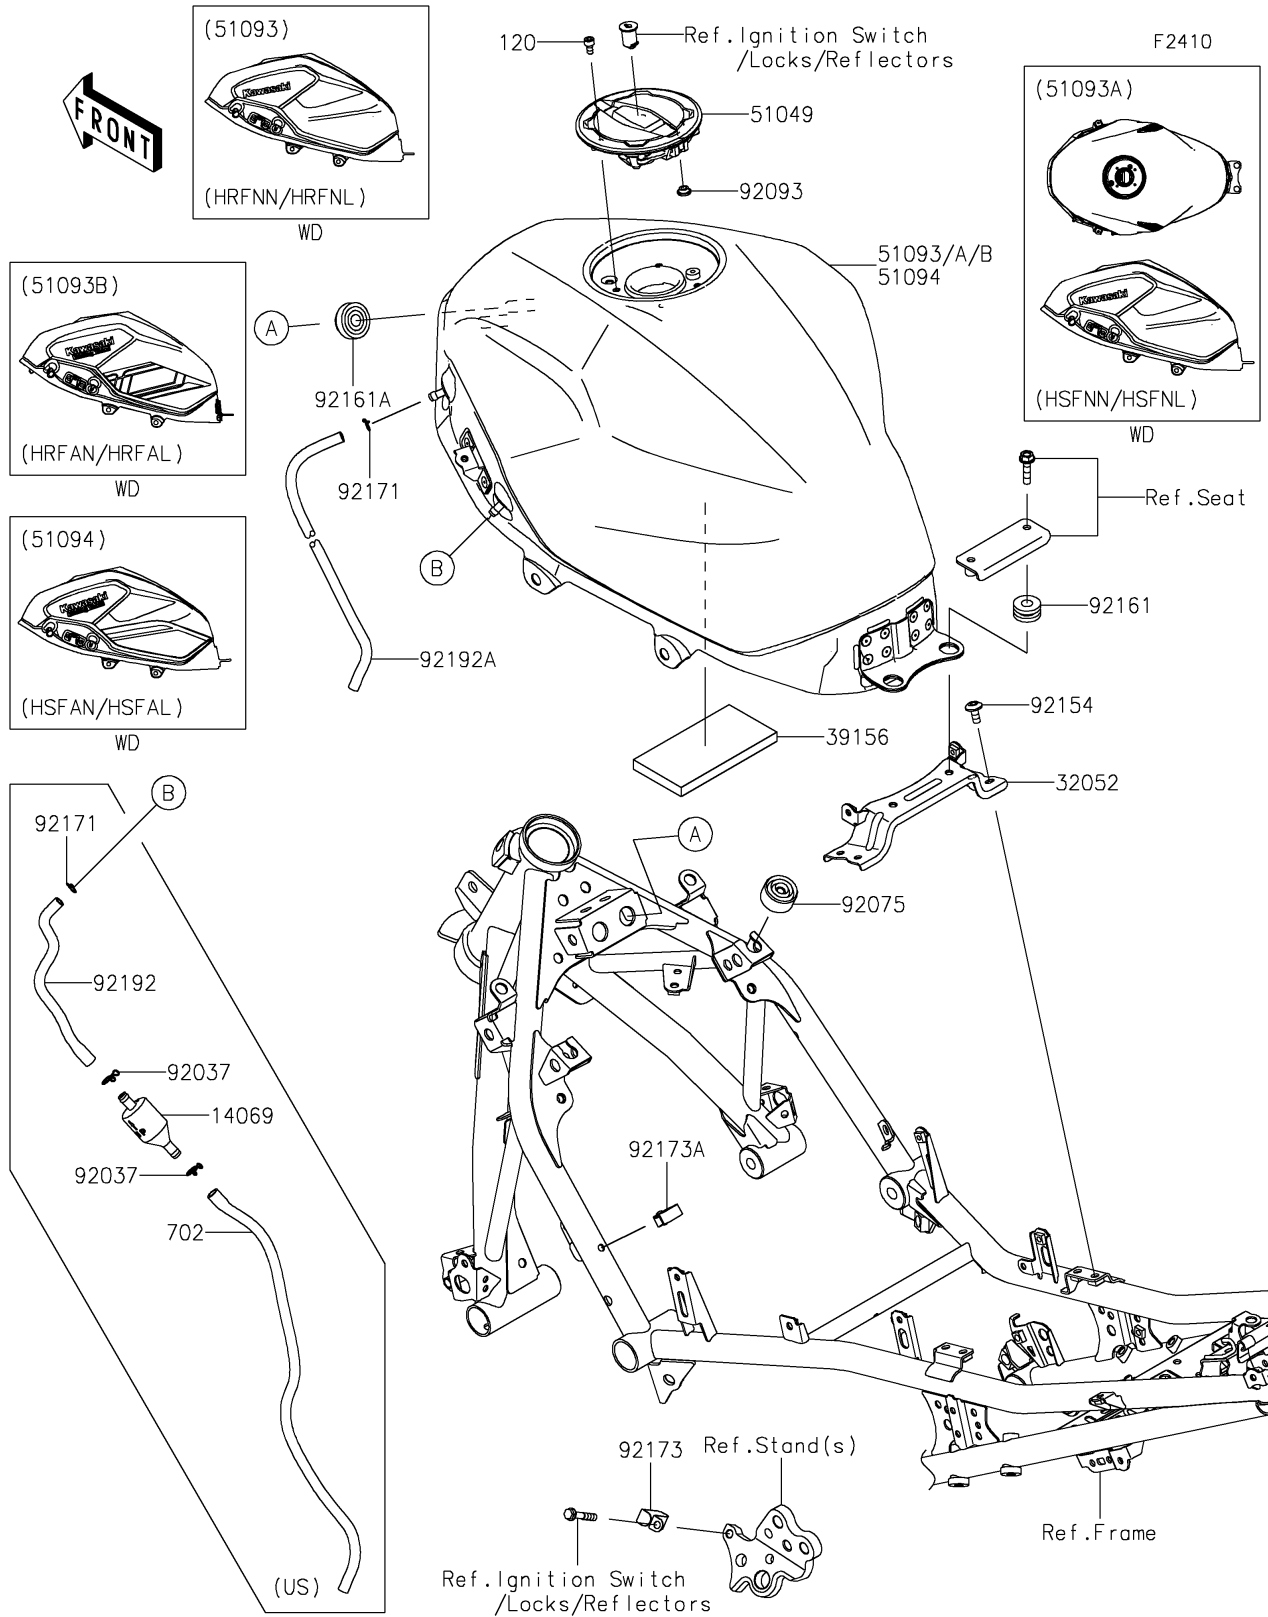

2024 NINJA® 500 KRT EDITION PARTS DIAGRAM

Fuel Tank

2024 NINJA® 500 KRT EDITION PARTS LIST

Fuel Tank

ITEM NAME	PART NUMBER	QUANTITY
BREATHER,FUEL TANK (Ref # 14069)	14069-1004	1
BRACKET-TANK (Ref # 32052)	32052-0809	1
PAD,60X120X10 (Ref # 39156)	39156-2388	1
CAP-TANK,FUEL (Ref # 51049)	51049-0756	1
TANK-COMP-FUEL,M.S.BLACK (Ref # 51093)	51093-5332-660	1
TANK-COMP-FUEL,L.GREEN (Ref # 51093B)	51093-5336-777	1
CLAMP,TUBE (Ref # 92037)	92037-147	2
DAMPER (Ref # 92075)	92075-015	2
SEAL,FUEL TANK CAP (Ref # 92093)	92093-1030	1
BOLT,SOCKET,6X14 (Ref # 92154)	92154-0932	4
DAMPER,10X24X12 (Ref # 92161)	92161-0927	2
DAMPER,10X32X17 (Ref # 92161A)	92161-1980	2
CLAMP,8X0.7 (Ref # 92171)	92171-1973	1
CLAMP (Ref # 92173)	92173-0833	1
CLAMP,HOLDER CLIP (Ref # 92173A)	92173-0868	1
TUBE,6X9X200 (Ref # 92192)	92192-1824	1
TUBE,DRAIN,6X9X810 (Ref # 92192A)	92192-1860	1
BOLT-SOCKET,5X12 (Ref # 120)	120CA0512	4
TUBE-RUBBER,6X9X450 (Ref # 702)	702A06450	1
CLAMP,8X0.7 (Ref # 92171)	92171-1973	2