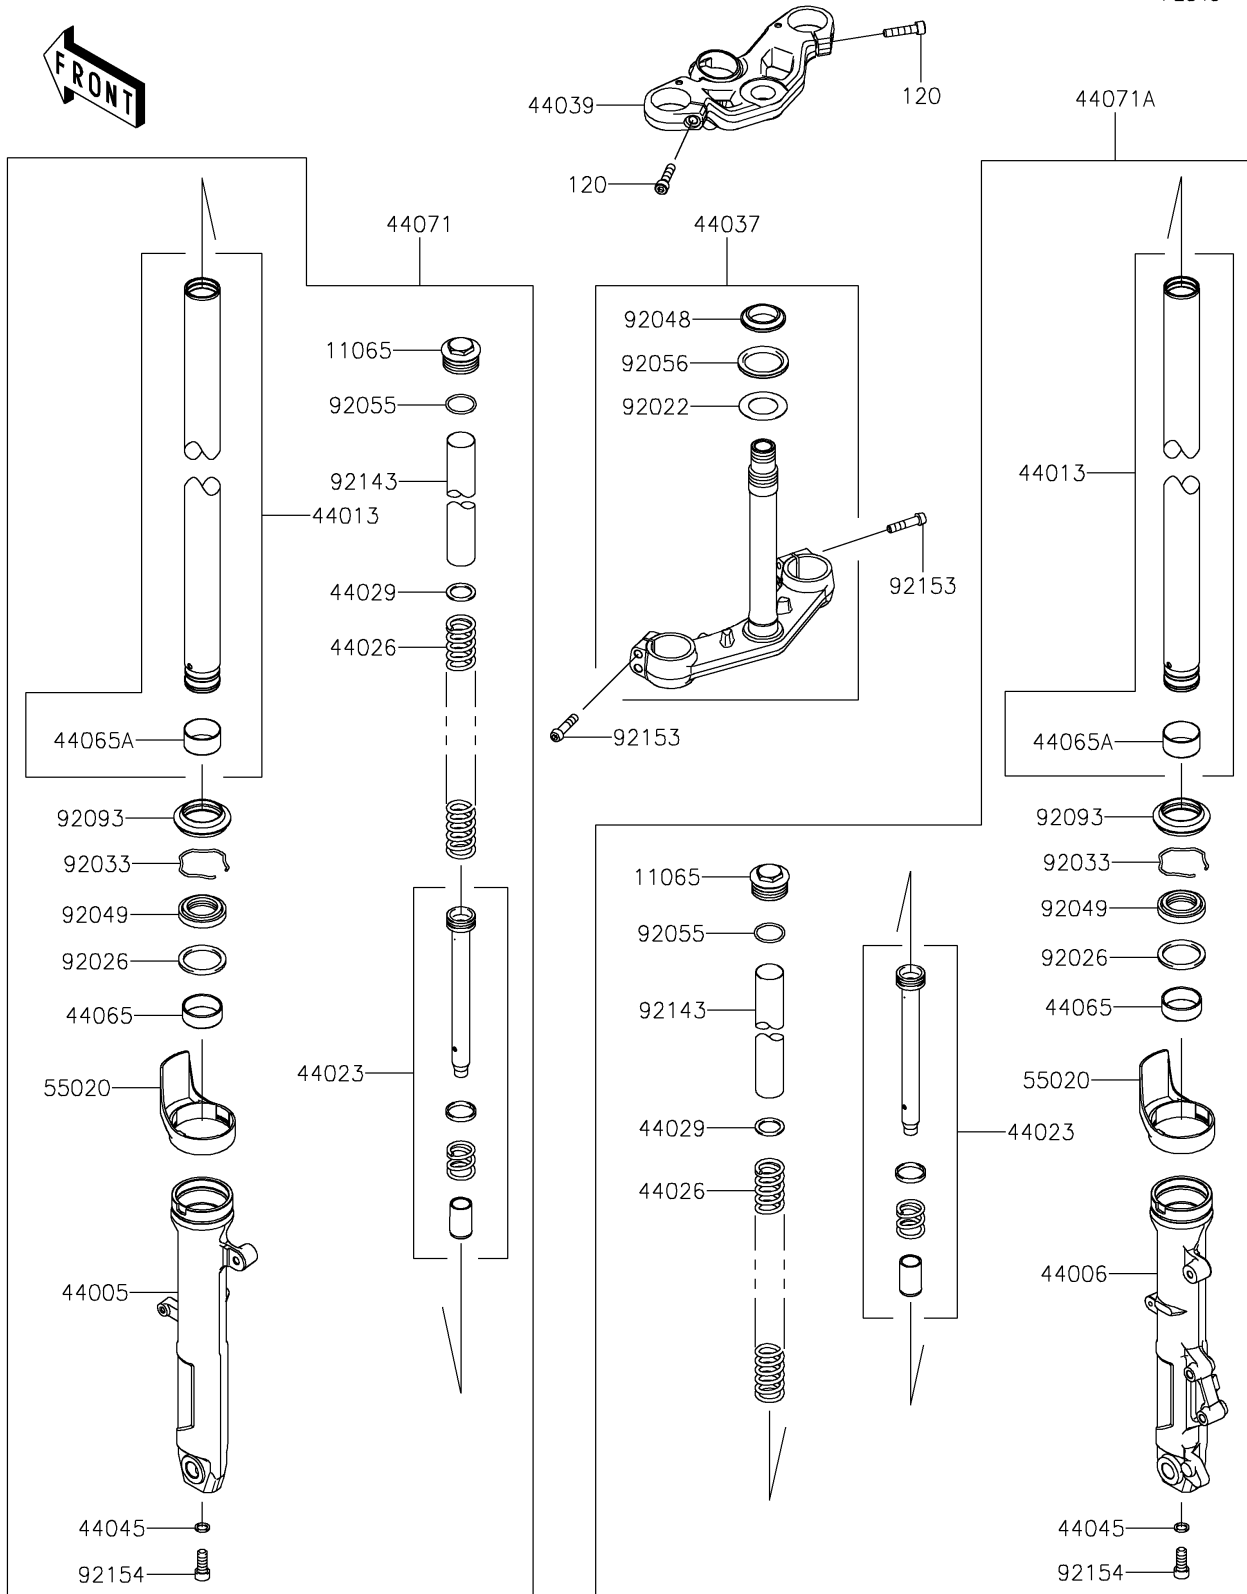

2024 NINJA® 500 PARTS DIAGRAM

Front Fork

F2340

2024 NINJA® 500 PARTS LIST

Front Fork

ITEM NAME	PART NUMBER	QUANTITY
CAP (Ref # 11065)	11065-1286	2
PIPE-LEFT FORK OUTER,F.S.BLACK (Ref # 44005)	44005-0119-18R	1
PIPE-RIGHT FORK OUTER,F.S.BLK (Ref # 44006)	44006-0117-18R	1
PIPE-FORK INNER (Ref # 44013)	44013-0324	2
CYLINDER-SET-FORK (Ref # 44023)	44023-0144	2
SPRING-FRONT FORK (Ref # 44026)	44026-0300	2
SEAT-FORK SPRING (Ref # 44029)	44029-1131	2
HOLDER-FORK UNDER,F.BLACK (Ref # 44037)	44037-0178-21	1
HOLDER-FORK UPPER (Ref # 44039)	44039-0215	1
GASKET,FORK CYLINDER BOLT (Ref # 44045)	44045-051	2
BUSHING-FRONT FORK,GUIDE (Ref # 44065)	44065-0030	2
BUSHING-FRONT FORK (Ref # 44065A)	44065-0036	2
DAMPER-ASSY,LH,F.S.BLACK (Ref # 44071)	44071-1620-18R	1
DAMPER-ASSY,RH,F.S.BLACK (Ref # 44071A)	44071-1627-18R	1
GUARD,FORK (Ref # 55020)	55020-0872	2
WASHER,30.5X50X0.6 (Ref # 92022)	92022-231	1
SPACER,FORK OUTER (Ref # 92026)	92026-1276	2
RING-SNAP (Ref # 92033)	92033-1222	2
RACE,STEERING STEM BEARING (Ref # 92048)	92048-0048	1
SEAL-OIL (Ref # 92049)	92049-0807	2
RING-O,FORK TOP (Ref # 92055)	92055-1420	2
SEAL-OIL,STEERING STEM (Ref # 92056)	92056-003	1
SEAL,DUST (Ref # 92093)	92093-0717	2
COLLAR,FORK,L=250 (Ref # 92143)	92143-1653	2
BOLT,SOCKET,8X35 (Ref # 92153)	92153-0854	4
BOLT (Ref # 92154)	92154-2551	2
BOLT-SOCKET,8X35 (Ref # 120)	120CC0835	2