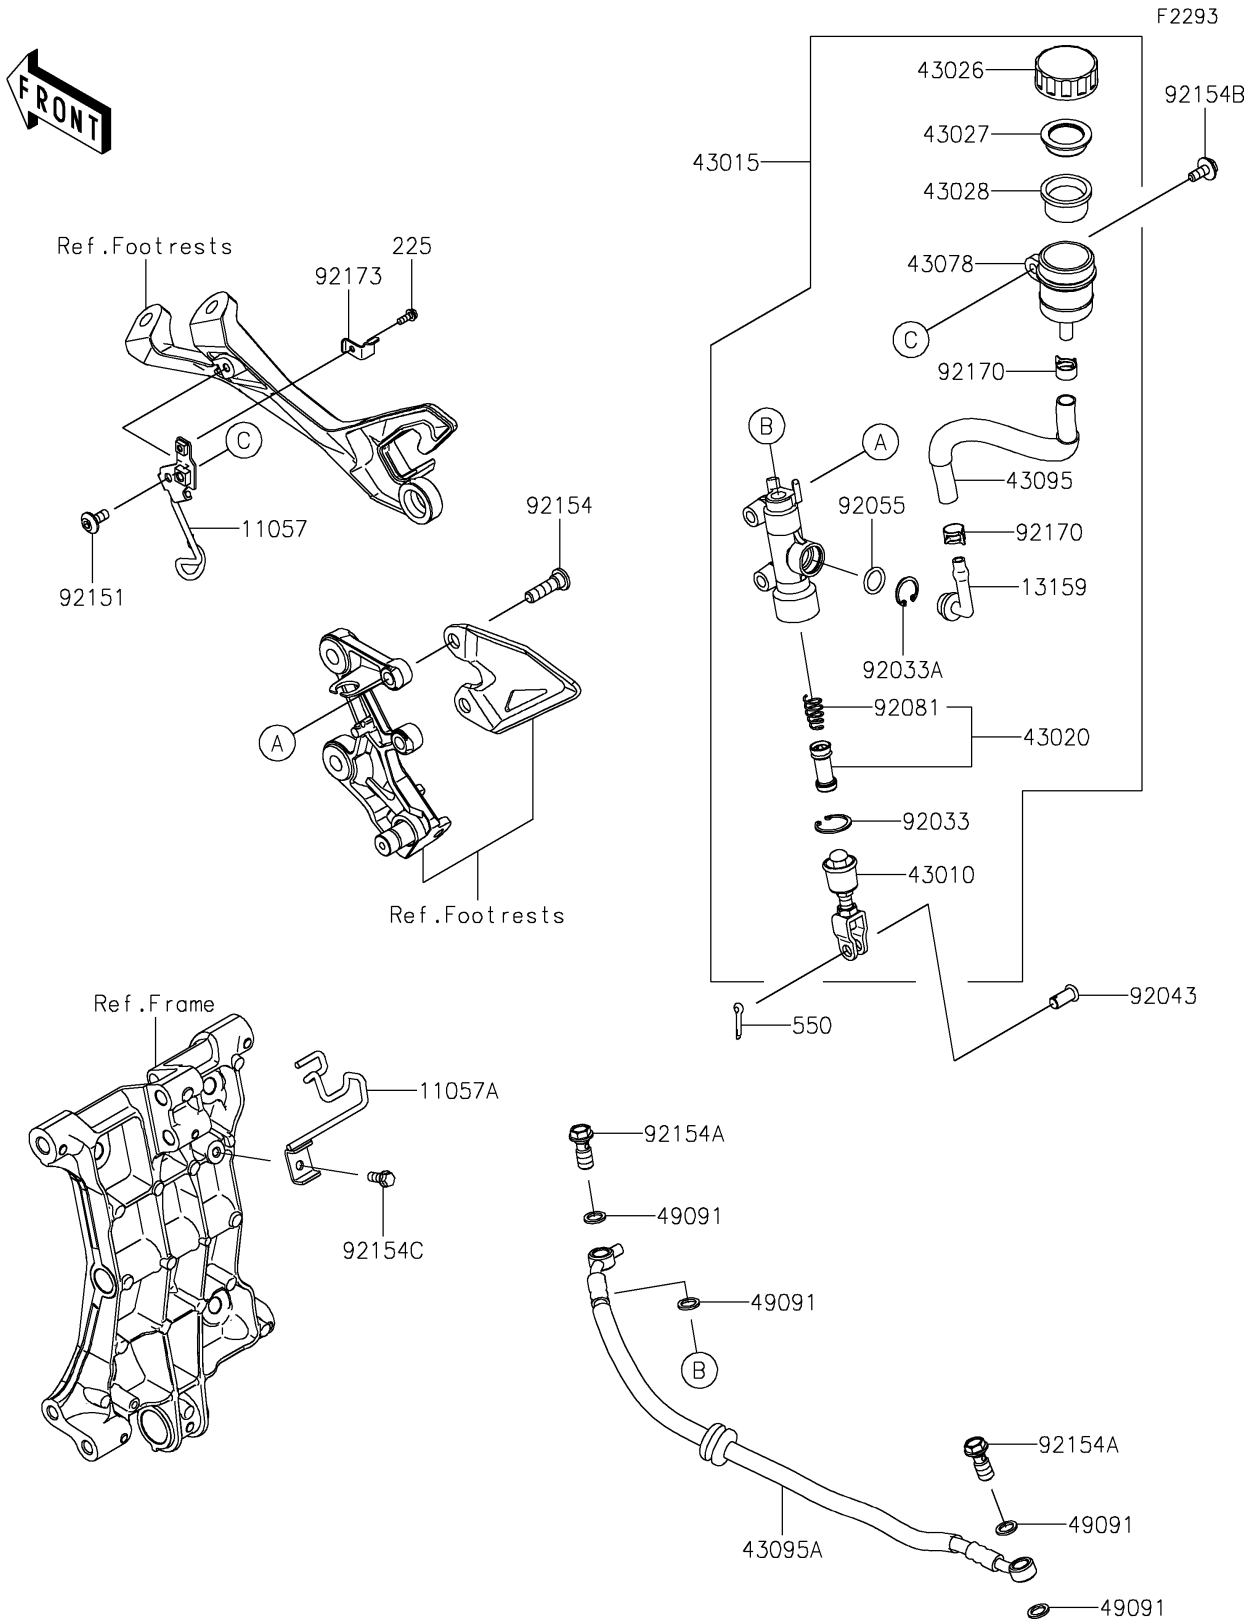

2025 Ninja 500 PARTS DIAGRAM

Rear Master Cylinder

2025 Ninja 500 PARTS LIST

Rear Master Cylinder

ITEM NAME	PART NUMBER	QUANTITY
BRACKET,RR RESERVOIR (Ref # 11057)	11057-1101	1
BRACKET,PIVOT BRACKET (Ref # 11057A)	11057-1105	1
CONNECTOR (Ref # 13159)	13159-1056	1
ROD-ASSY-BRAKE (Ref # 43010)	43010-0022	1
CYLINDER-ASSY-MASTER,RR (Ref # 43015)	43015-0667	1
PISTON-COMP-BRAKE (Ref # 43020)	43020-0023	1
CAP-BRAKE (Ref # 43026)	43026-0009	1
PLATE-DIAPHRAGM (Ref # 43027)	43027-1053	1
DIAPHRAGM (Ref # 43028)	43028-1065	1
RESERVOIR (Ref # 43078)	43078-0040	1
HOSE-BRAKE,RR RESERVOIR (Ref # 43095)	43095-1495	1
HOSE-BRAKE,RR,489MM (Ref # 43095A)	43095-1953	1
WASHER-SEAL,10.1X14.5X1.5 (Ref # 49091)	49091-0001	4
RING-SNAP,20.9X24.6X1.2 (Ref # 92033)	92033-0079	1
RING-SNAP,20.5MM (Ref # 92033A)	92033-1186	1
PIN (Ref # 92043)	92043-0904	1
RING-O,14.8X2.4 (Ref # 92055)	92055-0741	1
SPRING,MASTER CYLINDER (Ref # 92081)	92081-1737	1
BOLT,SOCKET,6X14 (Ref # 92151)	92151-1654	1
BOLT,SOCKET,8X30 (Ref # 92154)	92154-0843	2
BOLT,BANJO,10X23 (Ref # 92154A)	92154-1712	2
BOLT,UPSET-WP,6X16 (Ref # 92154B)	92154-2244	1
BOLT,6X14 (Ref # 92154C)	92154-4129	1
CLAMP,HOSE (Ref # 92170)	92170-1091	2
CLAMP,RESERVOIR TANK CAP (Ref # 92173)	92173-0028	1
SCREW-PAN-WSP-CROS,4X12 (Ref # 225)	225AB0412	1
PIN-COTTER,2.0X15 (Ref # 550)	550AA2015	1