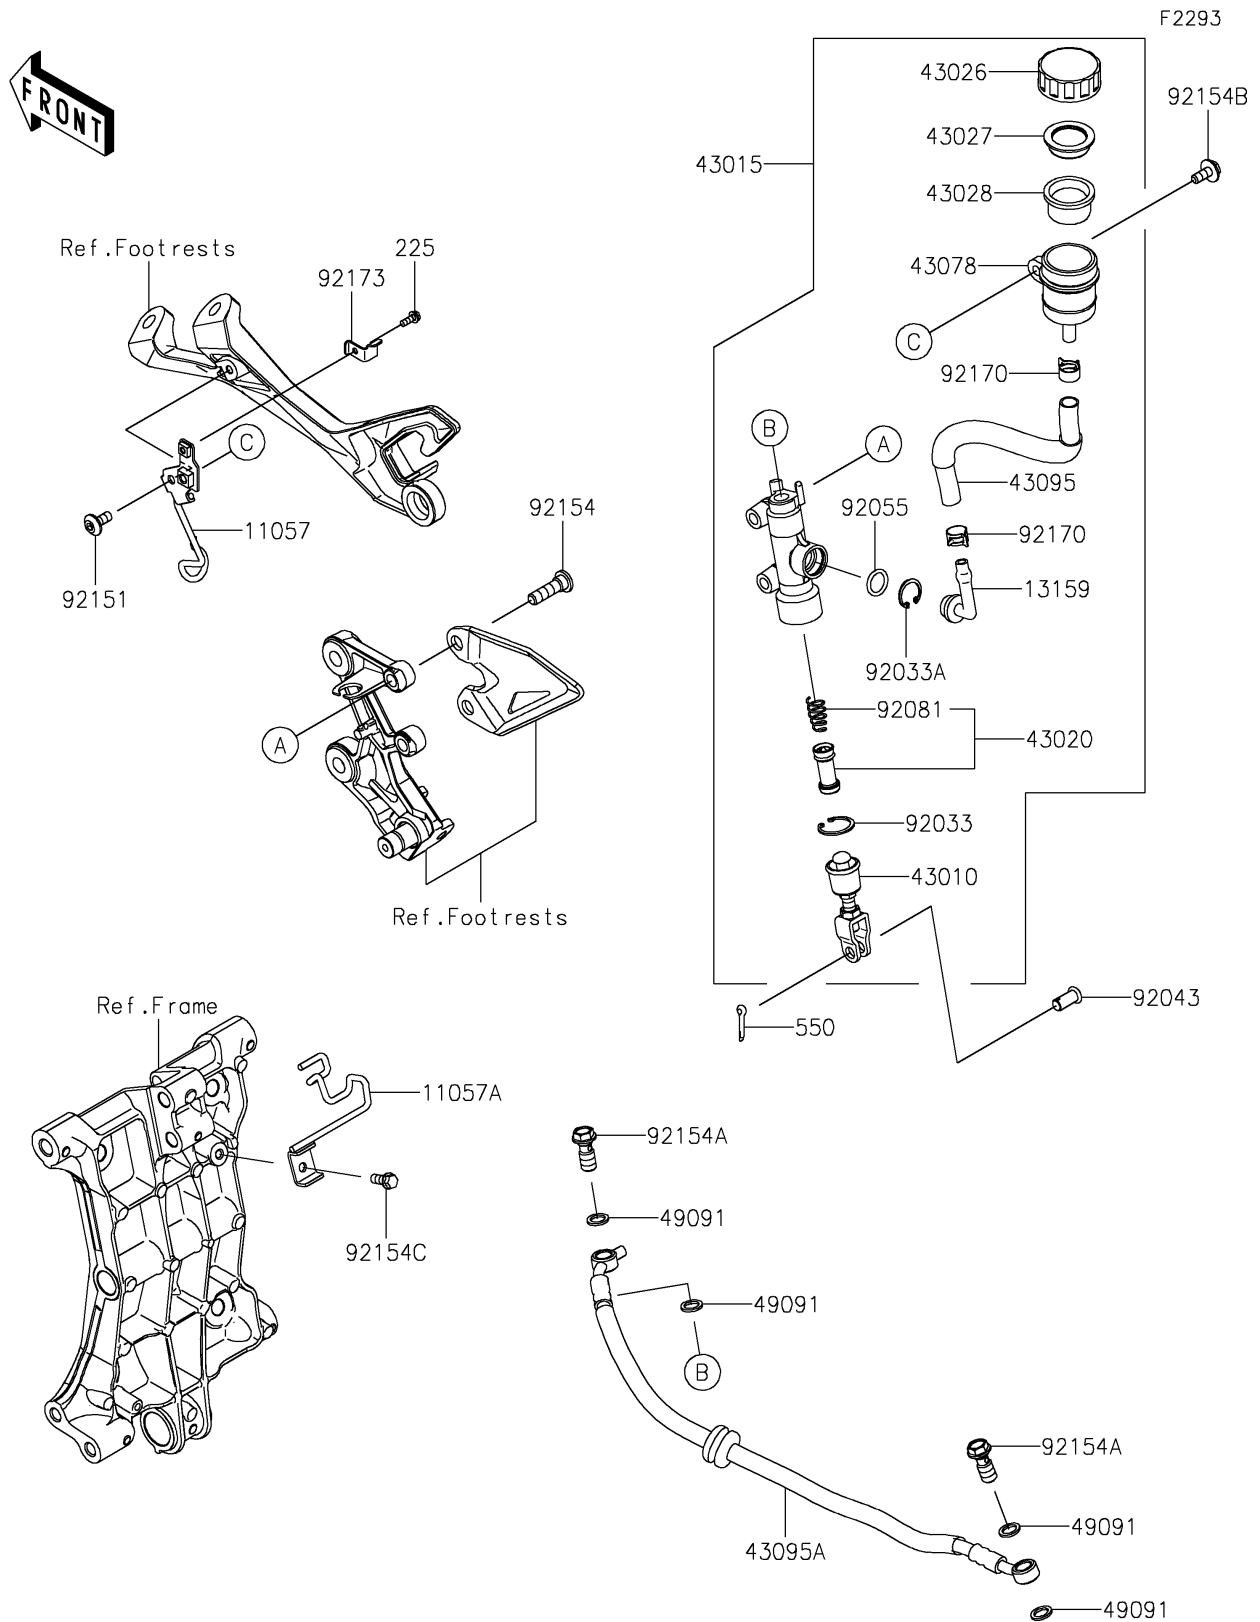

2025 Ninja 500

PARTS DIAGRAM

Rear Master Cylinder

2025 Ninja 500

PARTS LIST

Rear Master Cylinder

ITEM NAME	PART NUMBER	QUANTITY
BRACKET,RR RESERVOIR (Ref # 11057)	11057-1101	1
BRACKET,PIVOT BRACKET (Ref # 11057A)	11057-1105	1
CONNECTOR (Ref # 13159)	13159-1056	1
ROD-ASSY-BRAKE (Ref # 43010)	43010-0022	1
CYLINDER-ASSY-MASTER,RR (Ref # 43015)	43015-0667	1
PISTON-COMP-BRAKE (Ref # 43020)	43020-0023	1
CAP-BRAKE (Ref # 43026)	43026-0009	1
PLATE-DIAPHRAGM (Ref # 43027)	43027-1053	1
DIAPHRAGM (Ref # 43028)	43028-1065	1
RESERVOIR (Ref # 43078)	43078-0040	1
HOSE-BRAKE,RR RESERVOIR (Ref # 43095)	43095-1495	1
HOSE-BRAKE,RR,489MM (Ref # 43095A)	43095-1953	1
WASHER-SEAL,10.1X14.5X1.5 (Ref # 49091)	49091-0001	4
RING-SNAP,20.9X24.6X1.2 (Ref # 92033)	92033-0079	1
RING-SNAP,20.5MM (Ref # 92033A)	92033-1186	1
PIN (Ref # 92043)	92043-0904	1
RING-O,14.8X2.4 (Ref # 92055)	92055-0741	1
SPRING,MASTER CYLINDER (Ref # 92081)	92081-1737	1
BOLT,SOCKET,6X14 (Ref # 92151)	92151-1654	1
BOLT,SOCKET,8X30 (Ref # 92154)	92154-0843	2
BOLT,BANJO,10X23 (Ref # 92154A)	92154-1712	2
BOLT,UPSET-WP,6X16 (Ref # 92154B)	92154-2244	1
BOLT,6X14 (Ref # 92154C)	92154-4129	1
CLAMP,HOSE (Ref # 92170)	92170-1091	2
CLAMP,RESERVOIR TANK CAP (Ref # 92173)	92173-0028	1
SCREW-PAN-WSP-CROS,4X12 (Ref # 225)	225AB0412	1
PIN-COTTER,2.0X15 (Ref # 550)	550AA2015	1