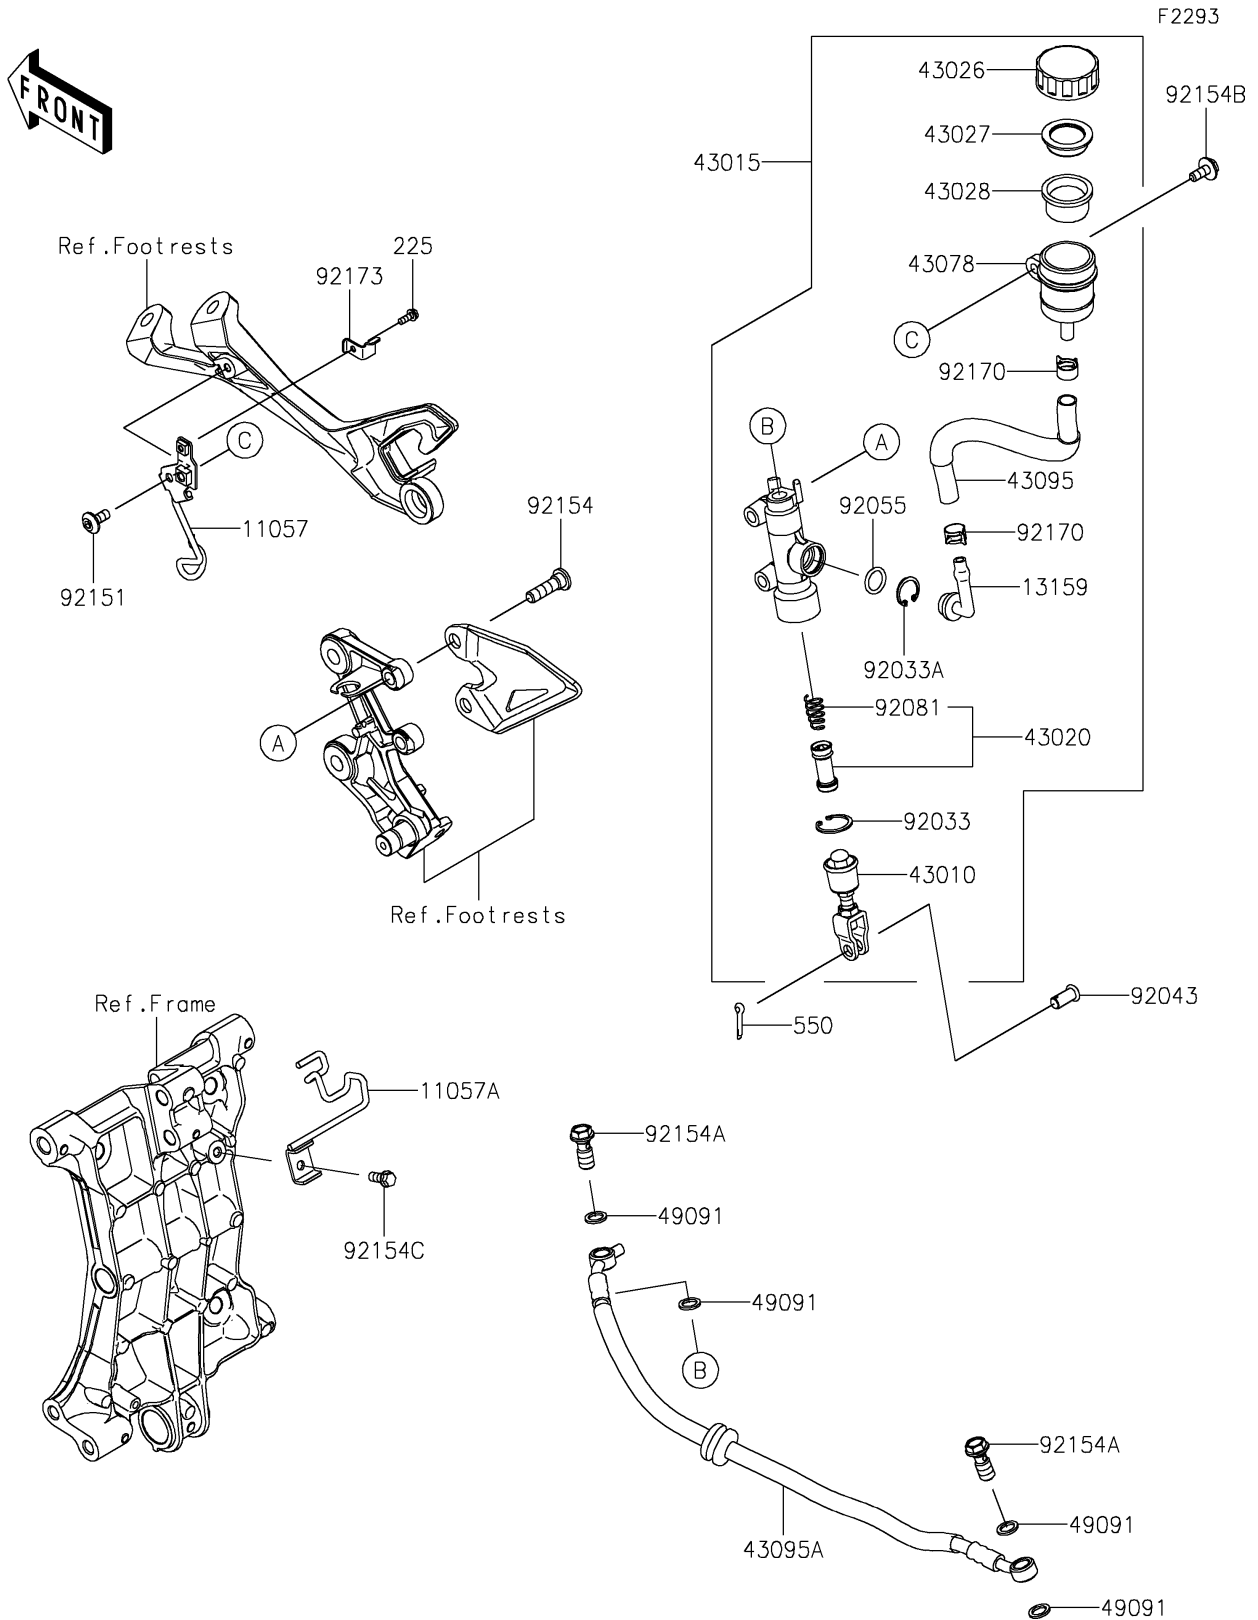

# 2024 NINJA® 500 PARTS DIAGRAM

## Rear Master Cylinder

## 2024 NINJA® 500 PARTS LIST

### Rear Master Cylinder

ITEM NAME	PART NUMBER	QUANTITY
BRACKET,RR RESERVOIR (Ref # 11057)	11057-1101	1
BRACKET,PIVOT BRACKET (Ref # 11057A)	11057-1105	1
CONNECTOR (Ref # 13159)	13159-1056	1
ROD-ASSY-BRAKE (Ref # 43010)	43010-0022	1
CYLINDER-ASSY-MASTER,RR (Ref # 43015)	43015-0667	1
PISTON-COMP-BRAKE (Ref # 43020)	43020-0023	1
CAP-BRAKE (Ref # 43026)	43026-0009	1
PLATE-DIAPHRAGM (Ref # 43027)	43027-1053	1
DIAPHRAGM (Ref # 43028)	43028-1065	1
RESERVOIR (Ref # 43078)	43078-0040	1
HOSE-BRAKE,RR RESERVOIR (Ref # 43095)	43095-1495	1
HOSE-BRAKE,RR,489MM (Ref # 43095A)	43095-1953	1
WASHER-SEAL,10.1X14.5X1.5 (Ref # 49091)	49091-0001	4
RING-SNAP,20.9X24.6X1.2 (Ref # 92033)	92033-0079	1
RING-SNAP,20.5MM (Ref # 92033A)	92033-1186	1
PIN (Ref # 92043)	92043-0904	1
RING-O,14.8X2.4 (Ref # 92055)	92055-0741	1
SPRING,MASTER CYLINDER (Ref # 92081)	92081-1737	1
BOLT,SOCKET,6X14 (Ref # 92151)	92151-1654	1
BOLT,SOCKET,8X30 (Ref # 92154)	92154-0843	2
BOLT,BANJO,10X23 (Ref # 92154A)	92154-1712	2
BOLT,UPSET-WP,6X16 (Ref # 92154B)	92154-2244	1
BOLT,6X14 (Ref # 92154C)	92154-4129	1
CLAMP,HOSE (Ref # 92170)	92170-1091	2
CLAMP,RESERVOIR TANK CAP (Ref # 92173)	92173-0028	1
SCREW-PAN-WSP-CROS,4X12 (Ref # 225)	225AB0412	1
PIN-COTTER,2.0X15 (Ref # 550)	550AA2015	1