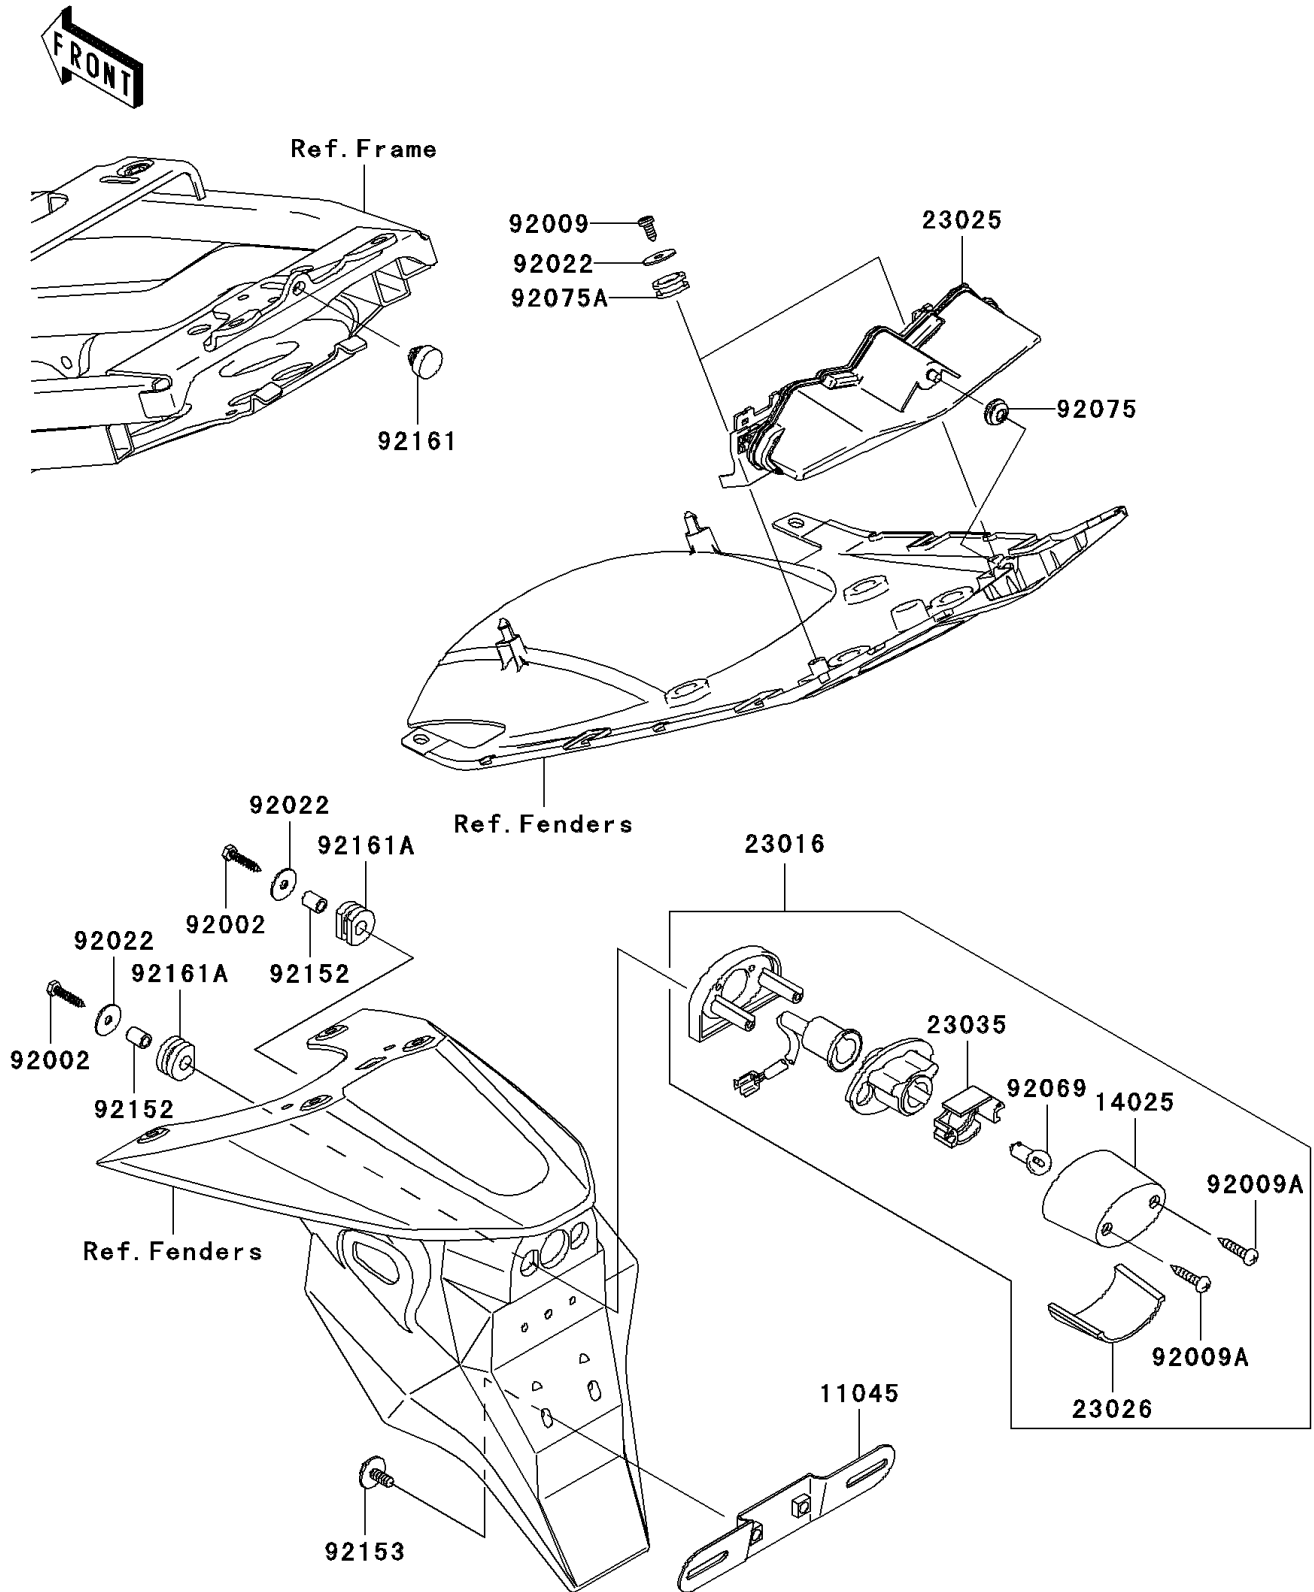

2004 Ninja® ZX™-6RR PARTS DIAGRAM

Taillight(s)

F2720

2004 Ninja® ZX™-6RR PARTS LIST

Taillight(s)

ITEM NAME	PART NUMBER	QUANTITY
BRACKET,LICENSE (Ref # 11045)	11045-1387	1
COVER,LICENSE LAMP (Ref # 14025)	14025-1725	1
LAMP-ASSY,LICENSE (Ref # 23016)	23016-1200	1
LAMP-TAIL (Ref # 23025)	23025-1332	1
LENS,LICENSE LAMP (Ref # 23026)	23026-1064	1
REFLECTOR-LAMP,LICENSE (Ref # 23035)	23035-1066	1
BOLT,TAPPING,5X25 (Ref # 92002)	92002-1831	1
SCREW,TAPPING,5X12,BLACK (Ref # 92009)	92009-1138	1
SCREW,TAPPING,4X20 (Ref # 92009A)	92009-1378	1
WASHER,5.5X20X1.2 (Ref # 92022)	92022-1581	1
BULB,12V 5W (Ref # 92069)	92069-1055	1
DAMPER (Ref # 92075)	92075-1011	1
DAMPER (Ref # 92075A)	92075-1634	1
COLLAR,6X9X11.5 (Ref # 92152)	92152-1458	1
BOLT,6X16 (Ref # 92153)	92153-0684	1
DAMPER (Ref # 92161)	92161-0046	1
DAMPER (Ref # 92161A)	92161-1313	1