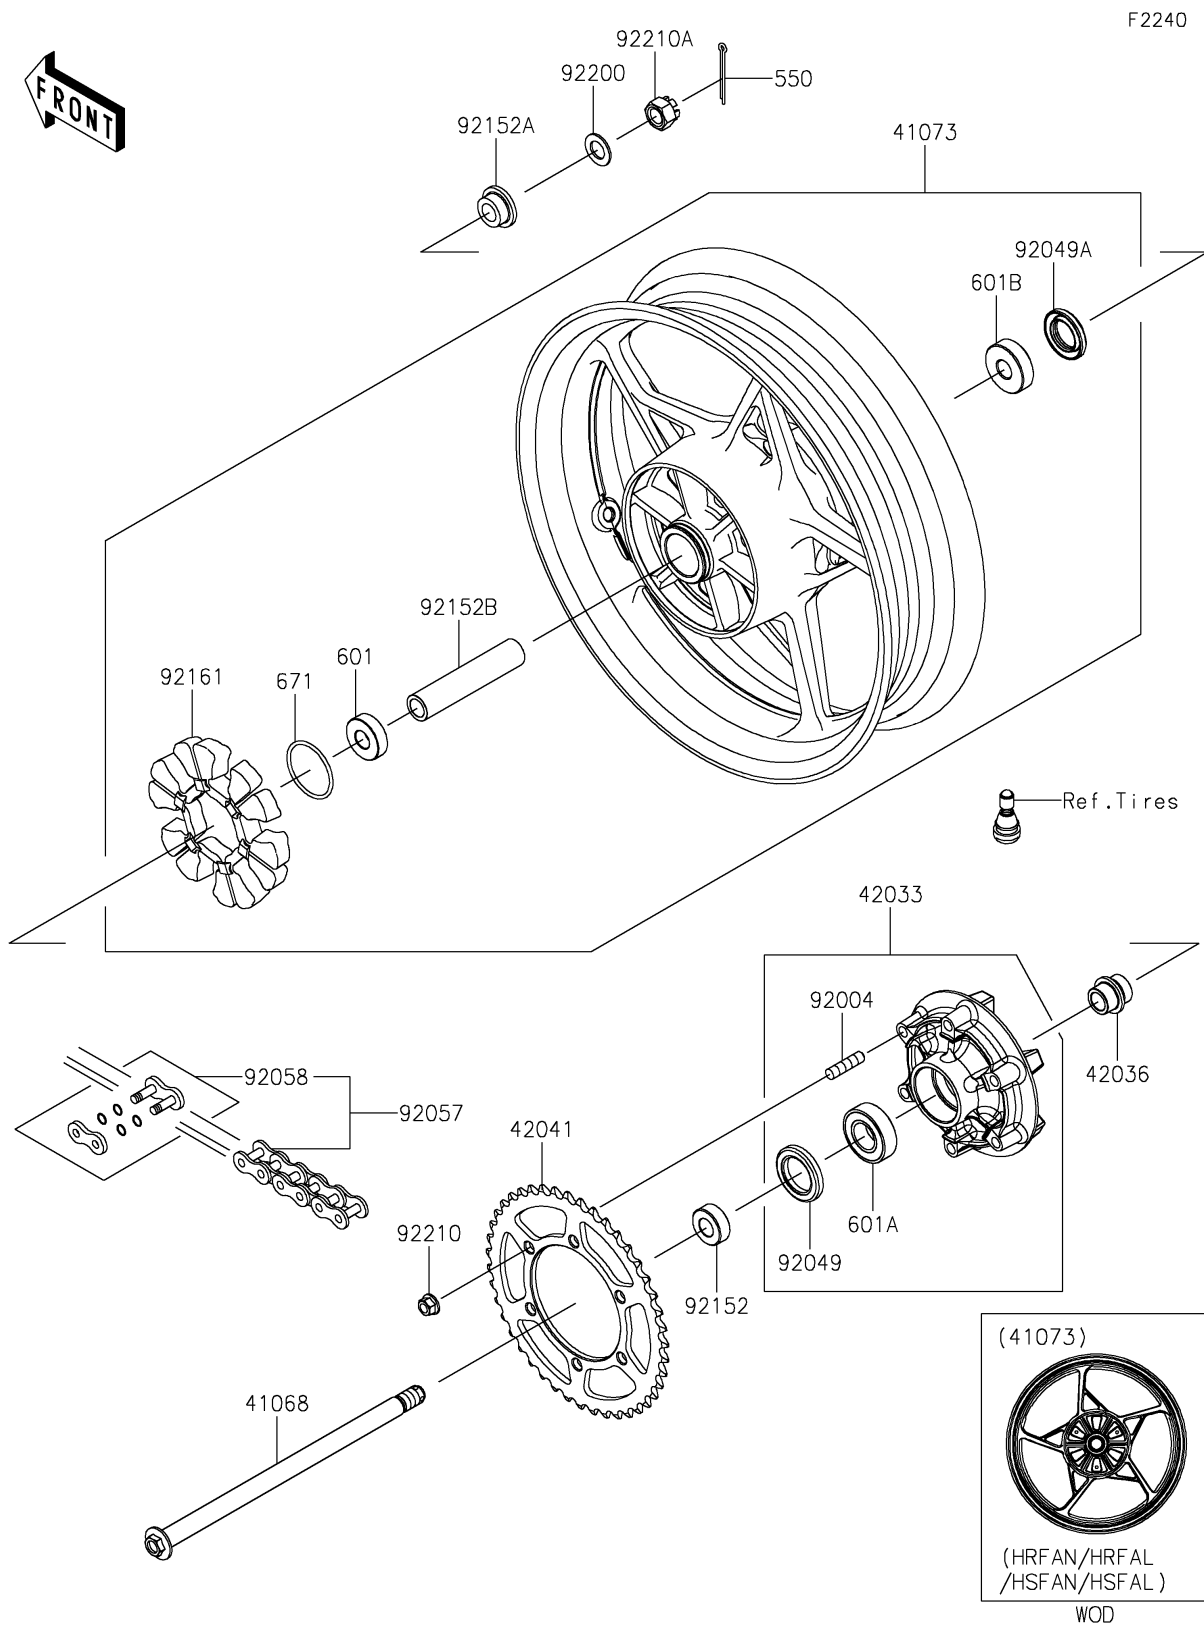

## PARTS DIAGRAM

### Rear Wheel/Chain

## PARTS LIST

### Rear Wheel/Chain

ITEM NAME	PART NUMBER	QUANTITY
AXLE,RR (Ref # 41068)	41068-0644	1
WHEEL-ASSY,RR,G.BLACK (Ref # 41073)	41073-0753-QT	1
COUPLING-ASSY,RR HUB (Ref # 42033)	42033-0574	1
SLEEVE,RR HUB,L=30 (Ref # 42036)	42036-1055	1
SPROCKET-HUB,43T (Ref # 42041)	42041-0193	1
STUD,10X19 (Ref # 92004)	92004-0048	6
SEAL-OIL,35X52X7 (Ref # 92049)	92049-0730	1
SEAL-OIL,27X47X7 (Ref # 92049A)	92049-0802	1
CHAIN,DRIVE,EK520LVOX108L (Ref # 92057)	92057-0910	1
JOINT-CHAIN,DRIVE (Ref # 92058)	92058-1100	1
COLLAR,17X35X13 (Ref # 92152)	92152-0843	1
COLLAR,17X28(38)X15 (Ref # 92152A)	92152-0844	1
COLLAR,17.2X25X121 (Ref # 92152B)	92152-2387	1
DAMPER,RR HUB SHOCK (Ref # 92161)	92161-0700	1
WASHER,17.3X30X2 (Ref # 92200)	92200-1916	1
NUT,LOCK,FLANGED,10MM (Ref # 92210)	92210-1139	6
NUT,CASTLE,16X19 (Ref # 92210A)	92210-1585	1
PIN-COTTER,4.0X35 (Ref # 550)	550AA4035	1
BEARING-BALL,#6203UUC3 (Ref # 601)	601B6203UU	1
BEARING-BALL,#6205G (Ref # 601A)	601B6205G	1
BEARING-BALL,6303LLUC3/2ASU68 (Ref # 601B)	601B6303UU	1
O RING,50MM (Ref # 671)	671B2550	1