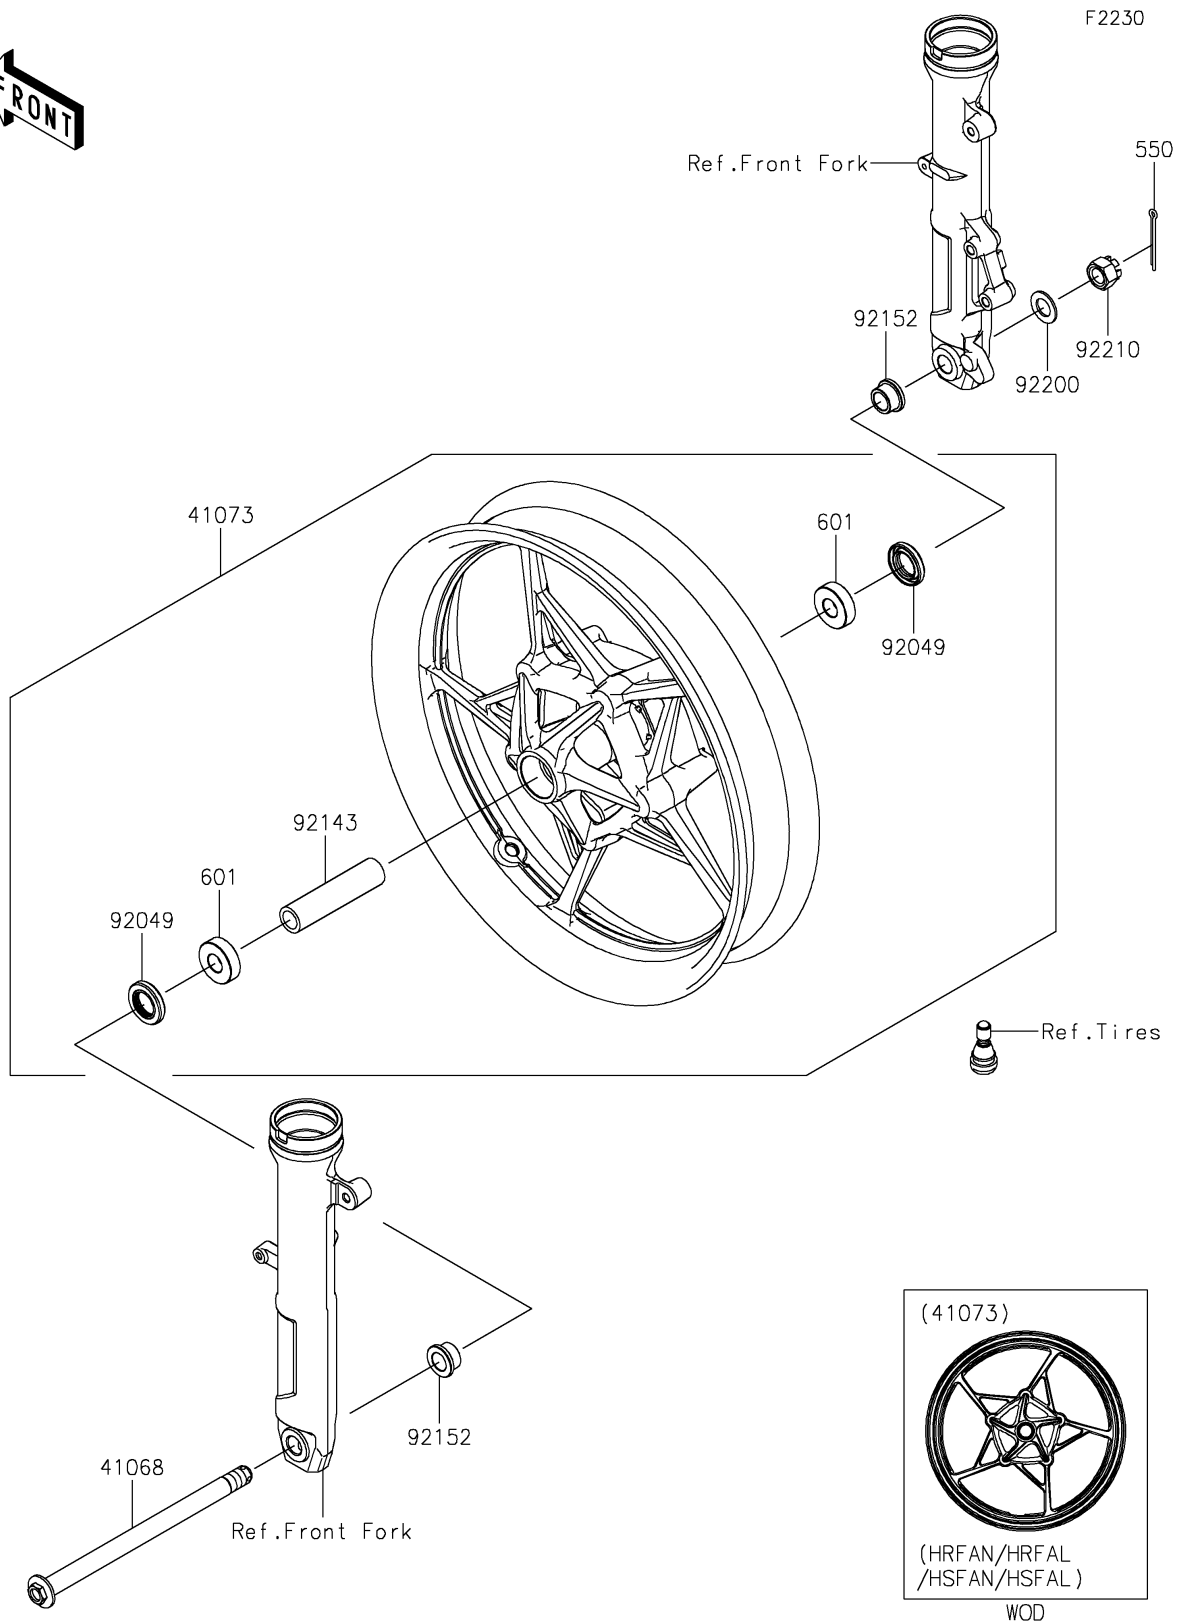

2024 NINJA® 500 PARTS DIAGRAM

Front Wheel

2024 NINJA® 500 PARTS LIST

Front Wheel

ITEM NAME	PART NUMBER	QUANTITY
AXLE,FR (Ref # 41068)	41068-0643	1
WHEEL-ASSY,FR,G.BLACK (Ref # 41073)	41073-0763-QT	1
SEAL-OIL,23X40X7 (Ref # 92049)	92049-0801	2
COLLAR,17.2X25X105 (Ref # 92143)	92143-1124	1
COLLAR,17X30X15.5 (Ref # 92152)	92152-2386	2
WASHER,17.3X30X2 (Ref # 92200)	92200-1916	1
NUT,CASTLE,16X19 (Ref # 92210)	92210-1585	1
PIN-COTTER,4.0X35 (Ref # 550)	550AA4035	1
BEARING-BALL,#6203UUC3 (Ref # 601)	601B6203UU	2