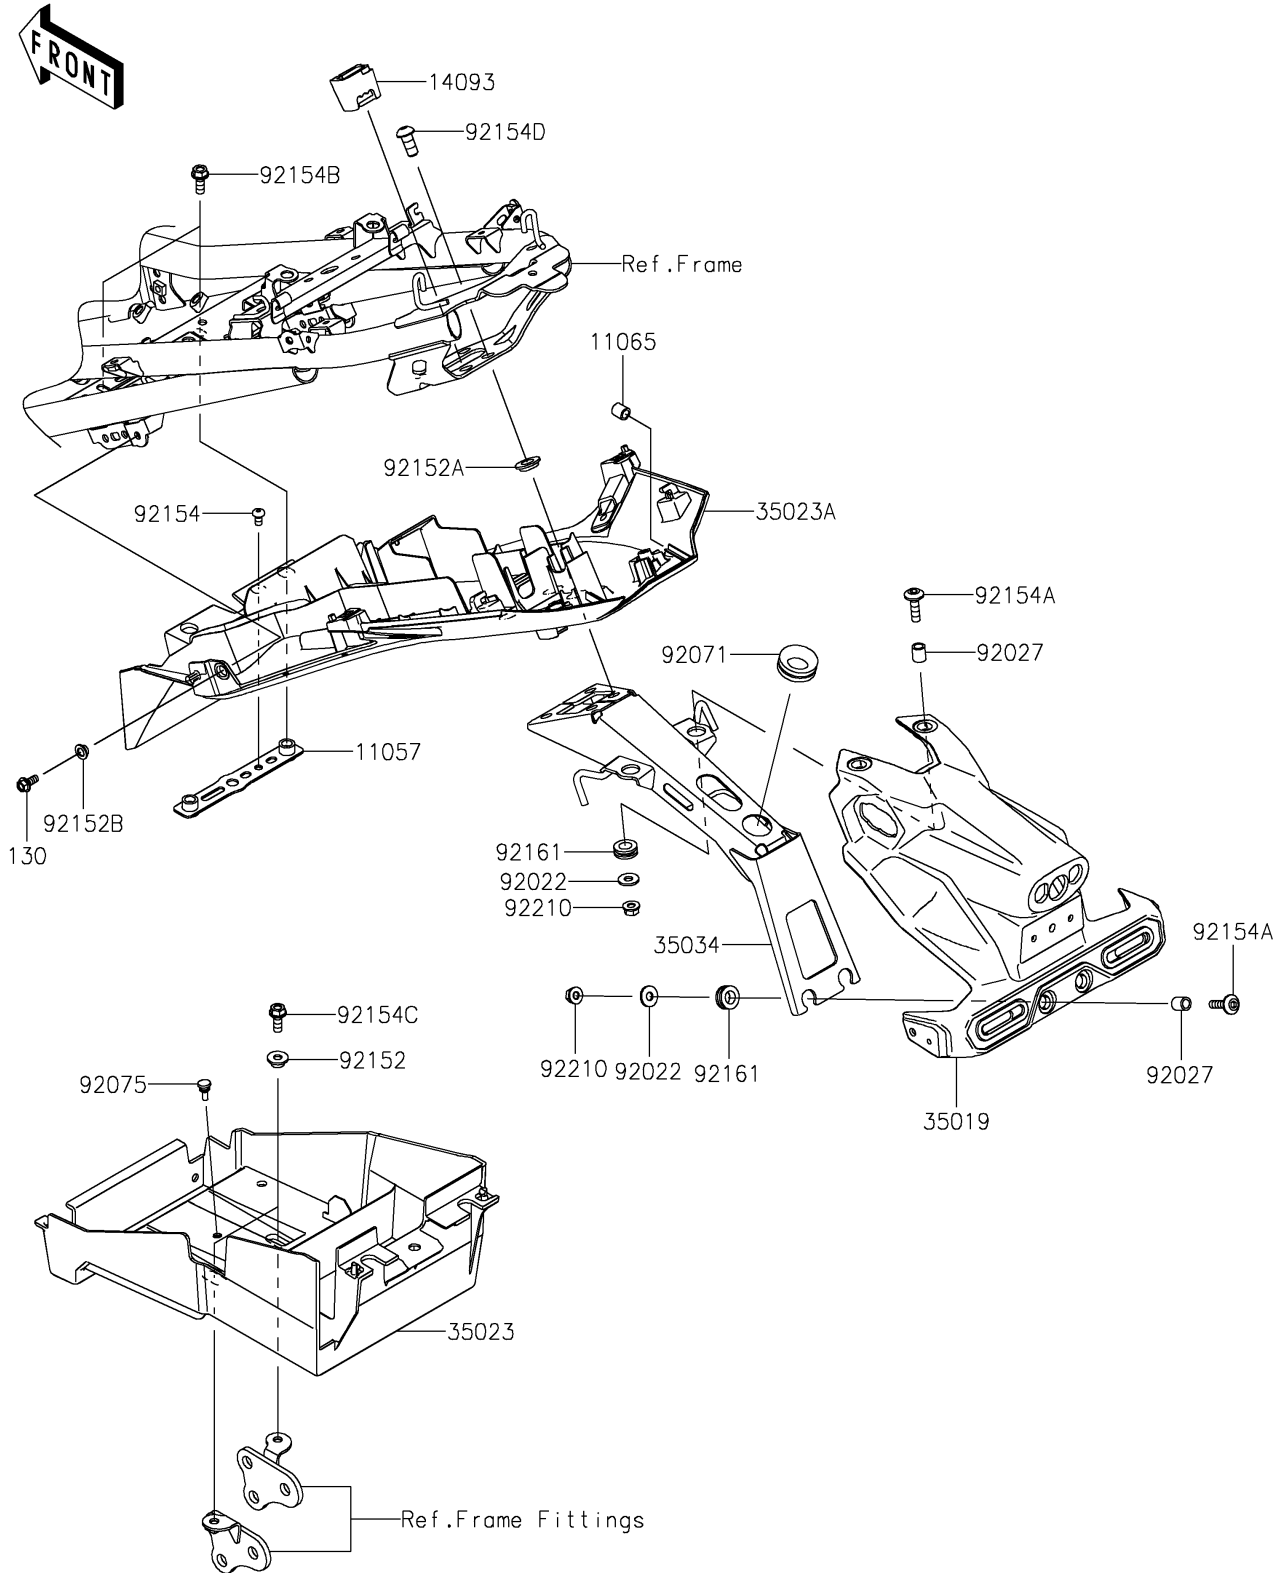

2024 NINJA® 500 PARTS DIAGRAM

Rear Fender(s)

F2172

2024 NINJA® 500 PARTS LIST

Rear Fender(s)

ITEM NAME	PART NUMBER	QUANTITY
BRACKET (Ref # 11057)	11057-1191	1
CAP (Ref # 11065)	11065-0156	2
COVER,RR FENDER (Ref # 14093)	14093-1533	1
FLAP (Ref # 35019)	35019-0639	1
FENDER-REAR (Ref # 35023)	35023-0438	1
FENDER-REAR (Ref # 35023A)	35023-0500	1
REINFORCE (Ref # 35034)	35034-0616	1
WASHER (Ref # 92022)	92022-2247	4
COLLAR,6.8X10X11.5 (Ref # 92027)	92027-1210	4
GROMMET (Ref # 92071)	92071-0709	1
DAMPER,6X10X15 (Ref # 92075)	92075-1808	1
COLLAR,6.5X10X6.4 (Ref # 92152)	92152-2287	2
COLLAR,10X20X4.5 (Ref # 92152A)	92152-2392	4
COLLAR,6X8X4.5 (Ref # 92152B)	92152-2395	2
BOLT,SOCKET,5X10 (Ref # 92154)	92154-1547	1
BOLT,SOCKET,6X22 (Ref # 92154A)	92154-2234	4
BOLT,FLANGED,6X16 (Ref # 92154B)	92154-2895	2
BOLT,FLANGED,6X16 (Ref # 92154C)	92154-2900	2
BOLT,SOCKET,8X18 (Ref # 92154D)	92154-3739	4
DAMPER,10X18X6.5 (Ref # 92161)	92161-2091	4
NUT,FLANGED,6MM (Ref # 92210)	92210-1514	4
BOLT-FLANGED,5X12 (Ref # 130)	130BA0512	2