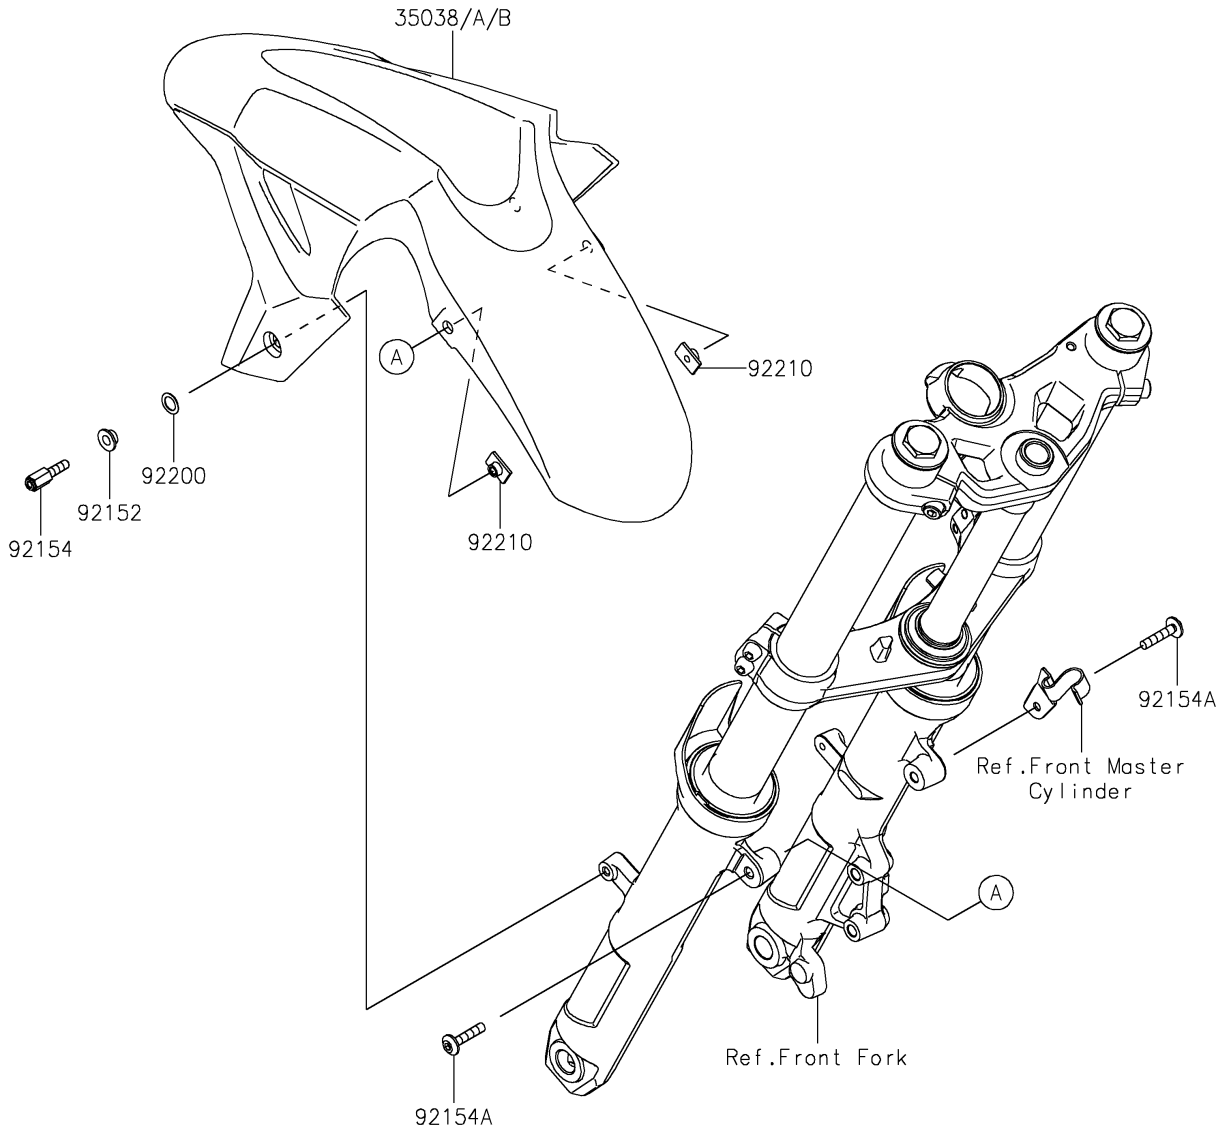

2025 Ninja 500 PARTS DIAGRAM

Front Fender(s)

F2171

2025 Ninja 500 PARTS LIST

Front Fender(s)

ITEM NAME	PART NUMBER	QUANTITY
FENDER-FRONT,M.M.W.SILVER (Ref # 35038)	35038-0065-63V	1
COLLAR,6.8X10(16)X6.6 (Ref # 92152)	92152-0842	2
BOLT,6X20,WHITE (Ref # 92154)	92154-0884	2
BOLT,SOCKET,6X30 (Ref # 92154A)	92154-4422	2
WASHER,10.4X15.9X0.5 (Ref # 92200)	92200-2525	2
NUT,PLATE,6MM (Ref # 92210)	92210-1352	2