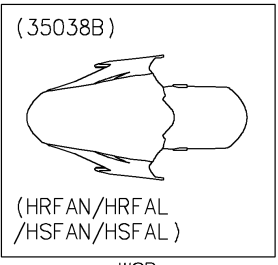

2025 Ninja 500 PARTS DIAGRAM

Front Fender(s)

F2171

2025 Ninja 500 PARTS LIST

Front Fender(s)

ITEM NAME	PART NUMBER	QUANTITY
FENDER-FRONT,M.M.W.SILVER (Ref # 35038)	35038-0065-63V	1
COLLAR,6.8X10(16)X6.6 (Ref # 92152)	92152-0842	2
BOLT,6X20,WHITE (Ref # 92154)	92154-0884	2
BOLT,SOCKET,6X30 (Ref # 92154A)	92154-4422	2
WASHER,10.4X15.9X0.5 (Ref # 92200)	92200-2525	2
NUT,PLATE,6MM (Ref # 92210)	92210-1352	2