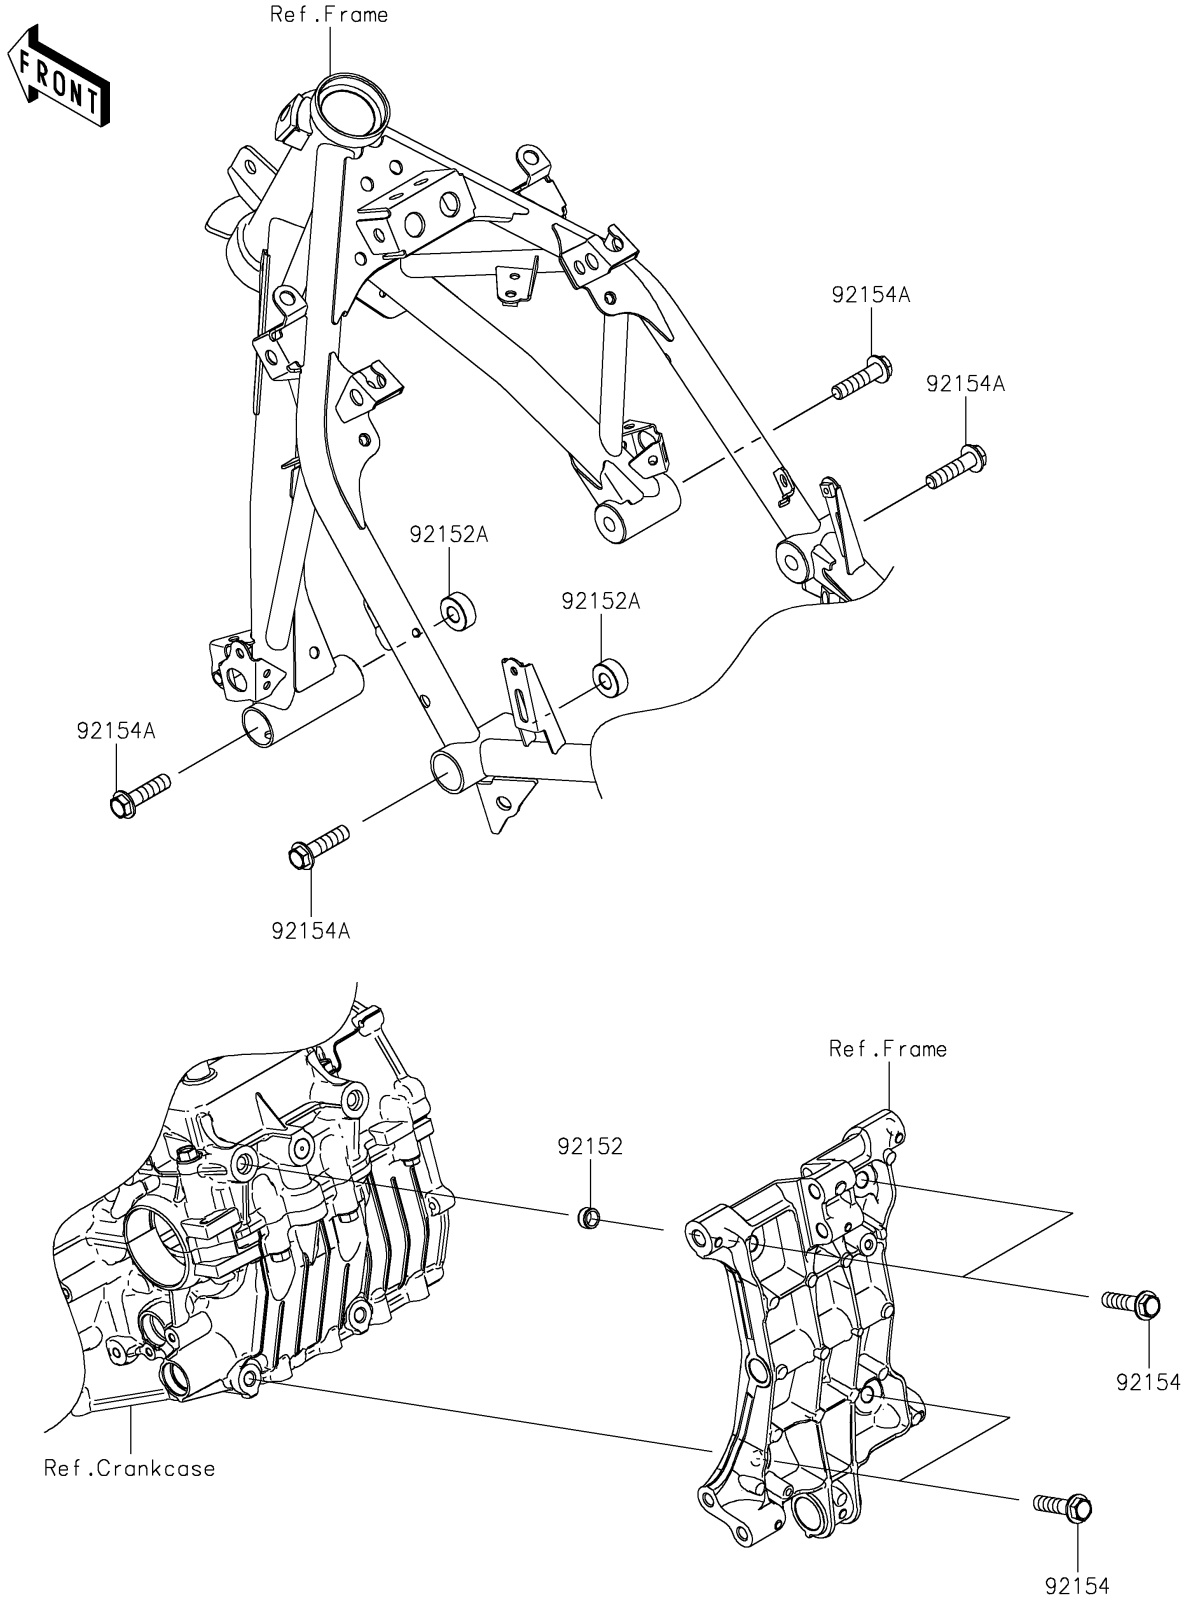

2025 Ninja 500 PARTS DIAGRAM

Engine Mount

F2122

2025 Ninja 500 PARTS LIST

Engine Mount

ITEM NAME	PART NUMBER	QUANTITY
COLLAR,DOWEL PIN (Ref # 92152)	92152-0679	2
COLLAR,11X25X10 (Ref # 92152A)	92152-2397	2
BOLT,FLANGED,10X40 (Ref # 92154)	92154-2812	4
BOLT,FLANGED,10X40 (Ref # 92154A)	92154-7451	4