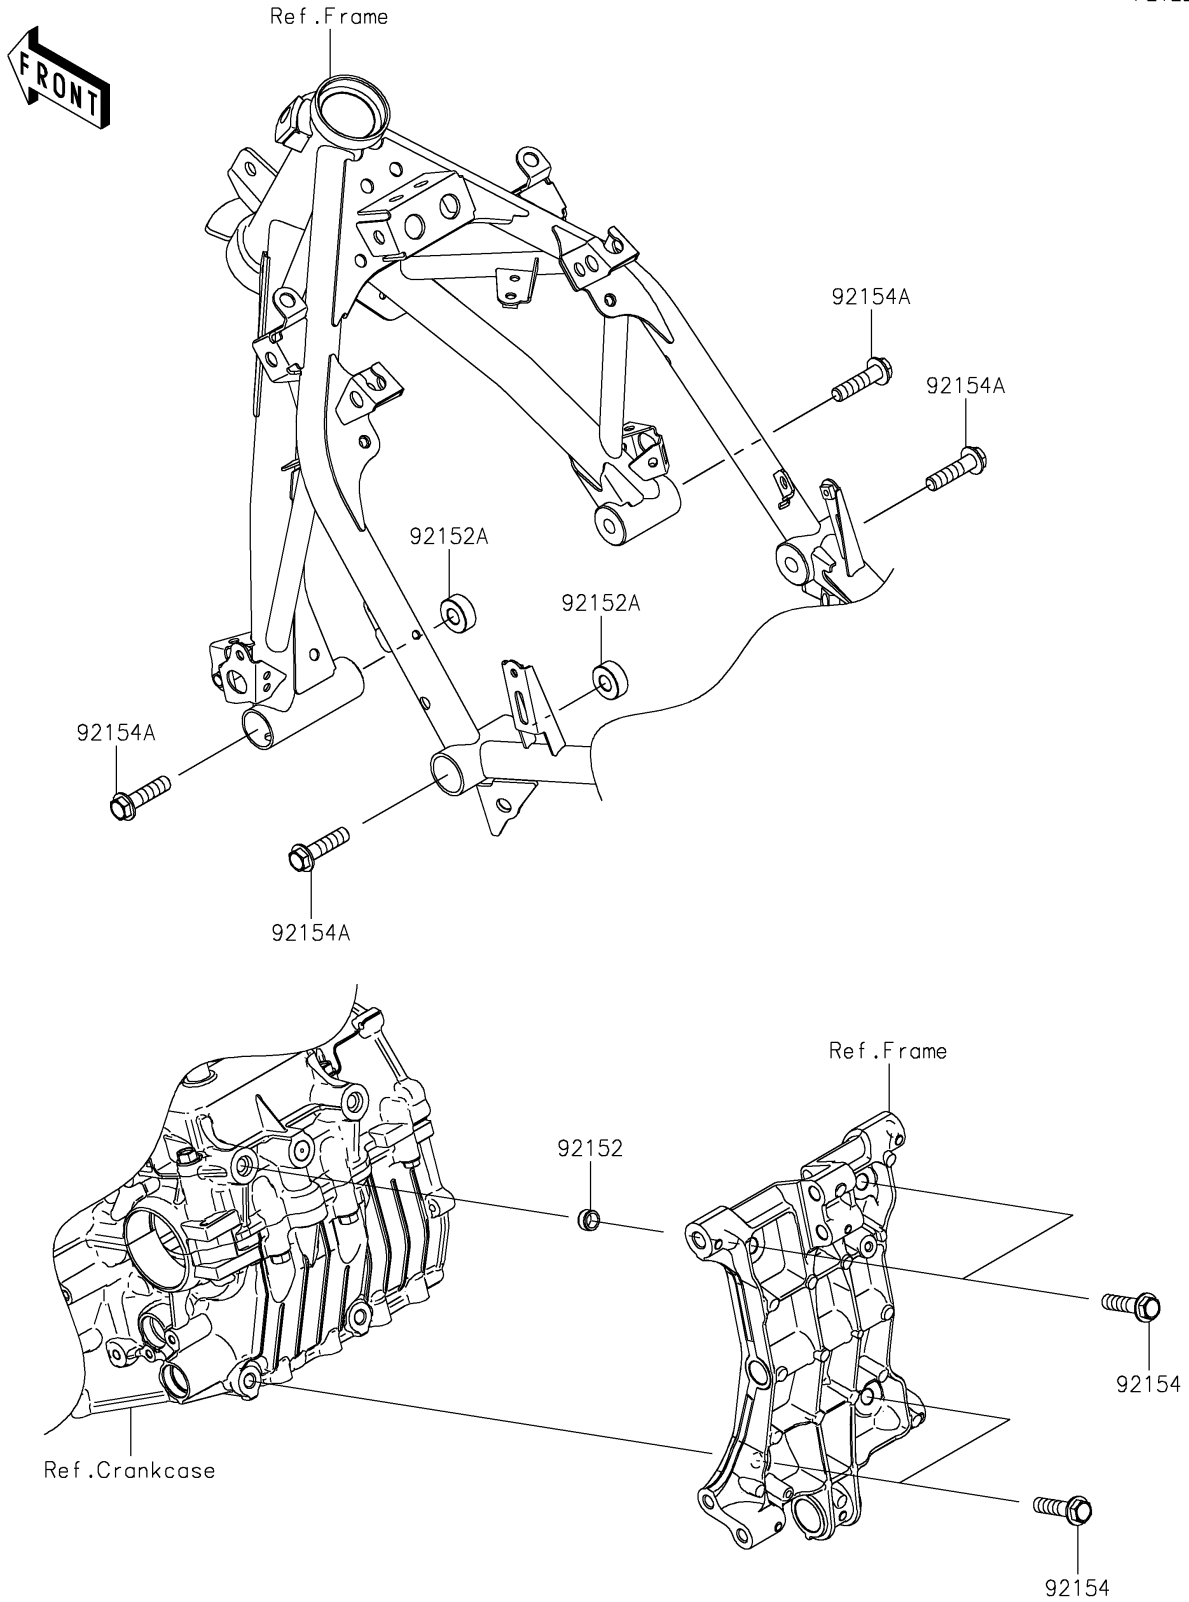

2024 NINJA® 500 PARTS DIAGRAM

Engine Mount

F2122

2024 NINJA® 500 PARTS LIST

Engine Mount

ITEM NAME	PART NUMBER	QUANTITY
COLLAR,DOWEL PIN (Ref # 92152)	92152-0679	2
COLLAR,11X25X10 (Ref # 92152A)	92152-2397	2
BOLT,FLANGED,10X40 (Ref # 92154)	92154-2812	4
BOLT,FLANGED,10X40 (Ref # 92154A)	92154-7451	4