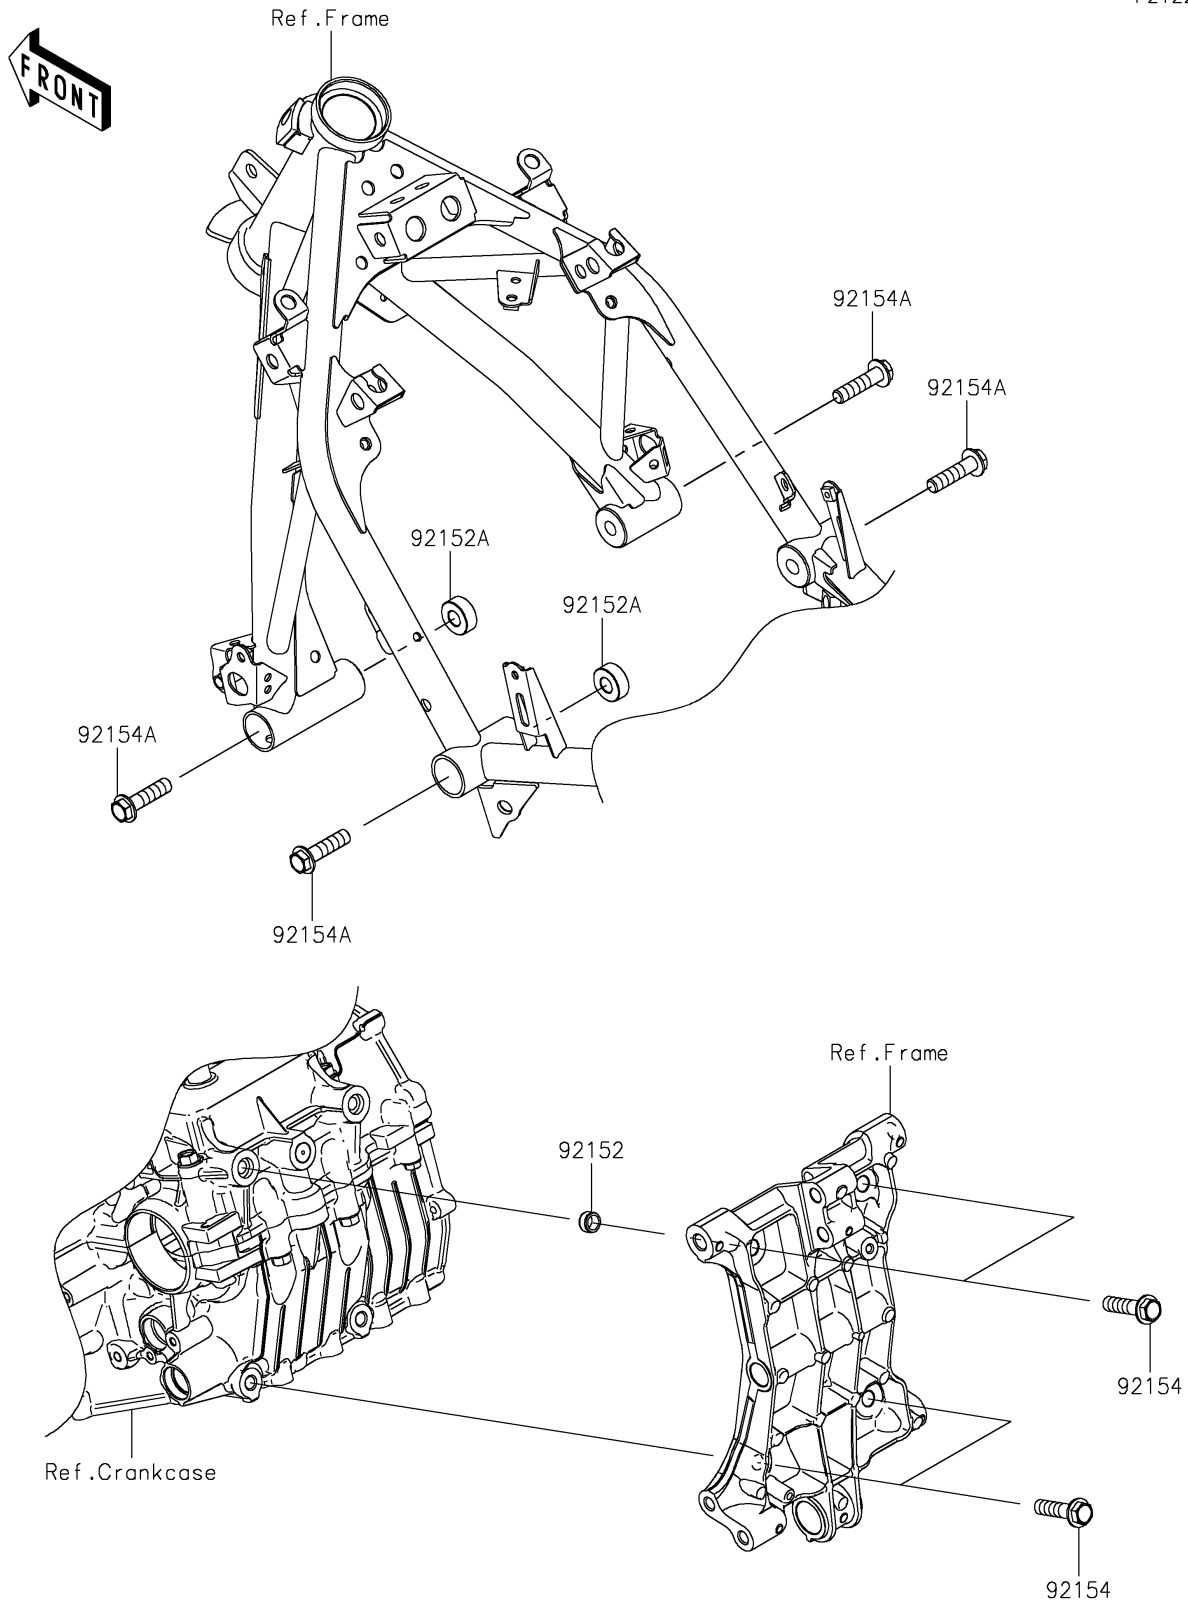

## PARTS DIAGRAM

### Engine Mount

F2122

## PARTS LIST

### Engine Mount

ITEM NAME	PART NUMBER	QUANTITY
COLLAR,DOWEL PIN (Ref # 92152)	92152-0679	2
COLLAR,11X25X10 (Ref # 92152A)	92152-2397	2
BOLT,FLANGED,10X40 (Ref # 92154)	92154-2812	4
BOLT,FLANGED,10X40 (Ref # 92154A)	92154-7451	4