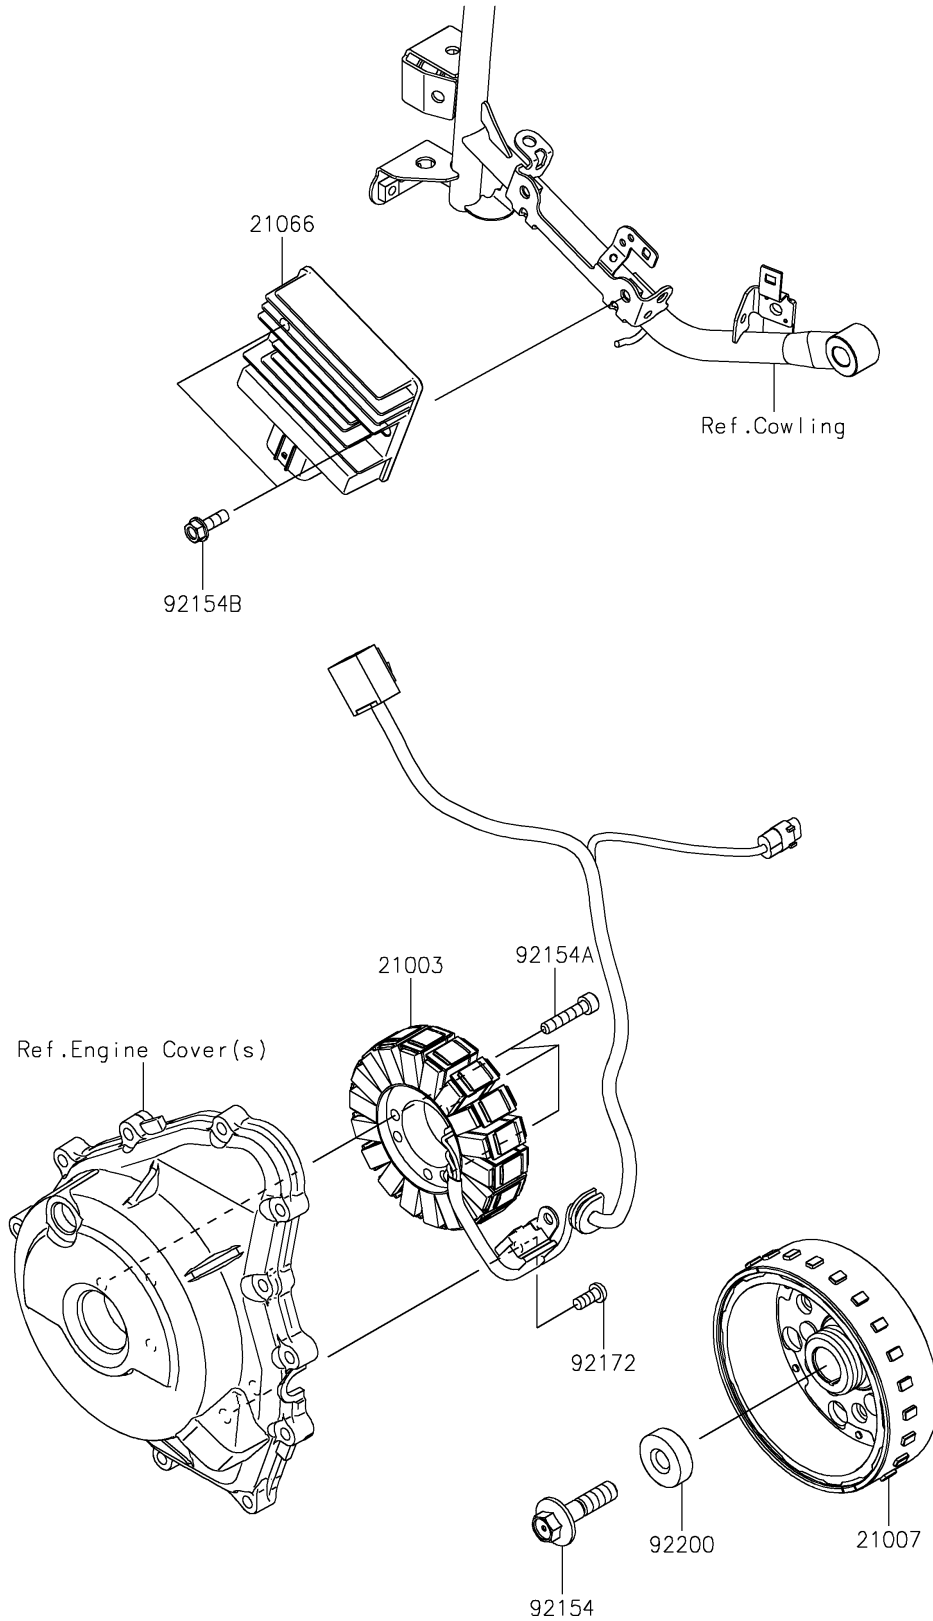

2025 Ninja 500 PARTS DIAGRAM

Generator

E1810

2025 Ninja 500 PARTS LIST

Generator

ITEM NAME	PART NUMBER	QUANTITY
STATOR (Ref # 21003)	21003-0178	1
ROTOR (Ref # 21007)	21007-0736	1
REGULATOR-VOLTAGE (Ref # 21066)	21066-0761	1
BOLT,FLANGED,10X40 (Ref # 92154)	92154-2341	1
BOLT,SOCKET,6X30 (Ref # 92154A)	92154-2820	3
BOLT,FLANGED,6X18 (Ref # 92154B)	92154-2896	2
SCREW,6X14 (Ref # 92172)	92172-1212	2
WASHER,10X30X9 (Ref # 92200)	92200-0790	1