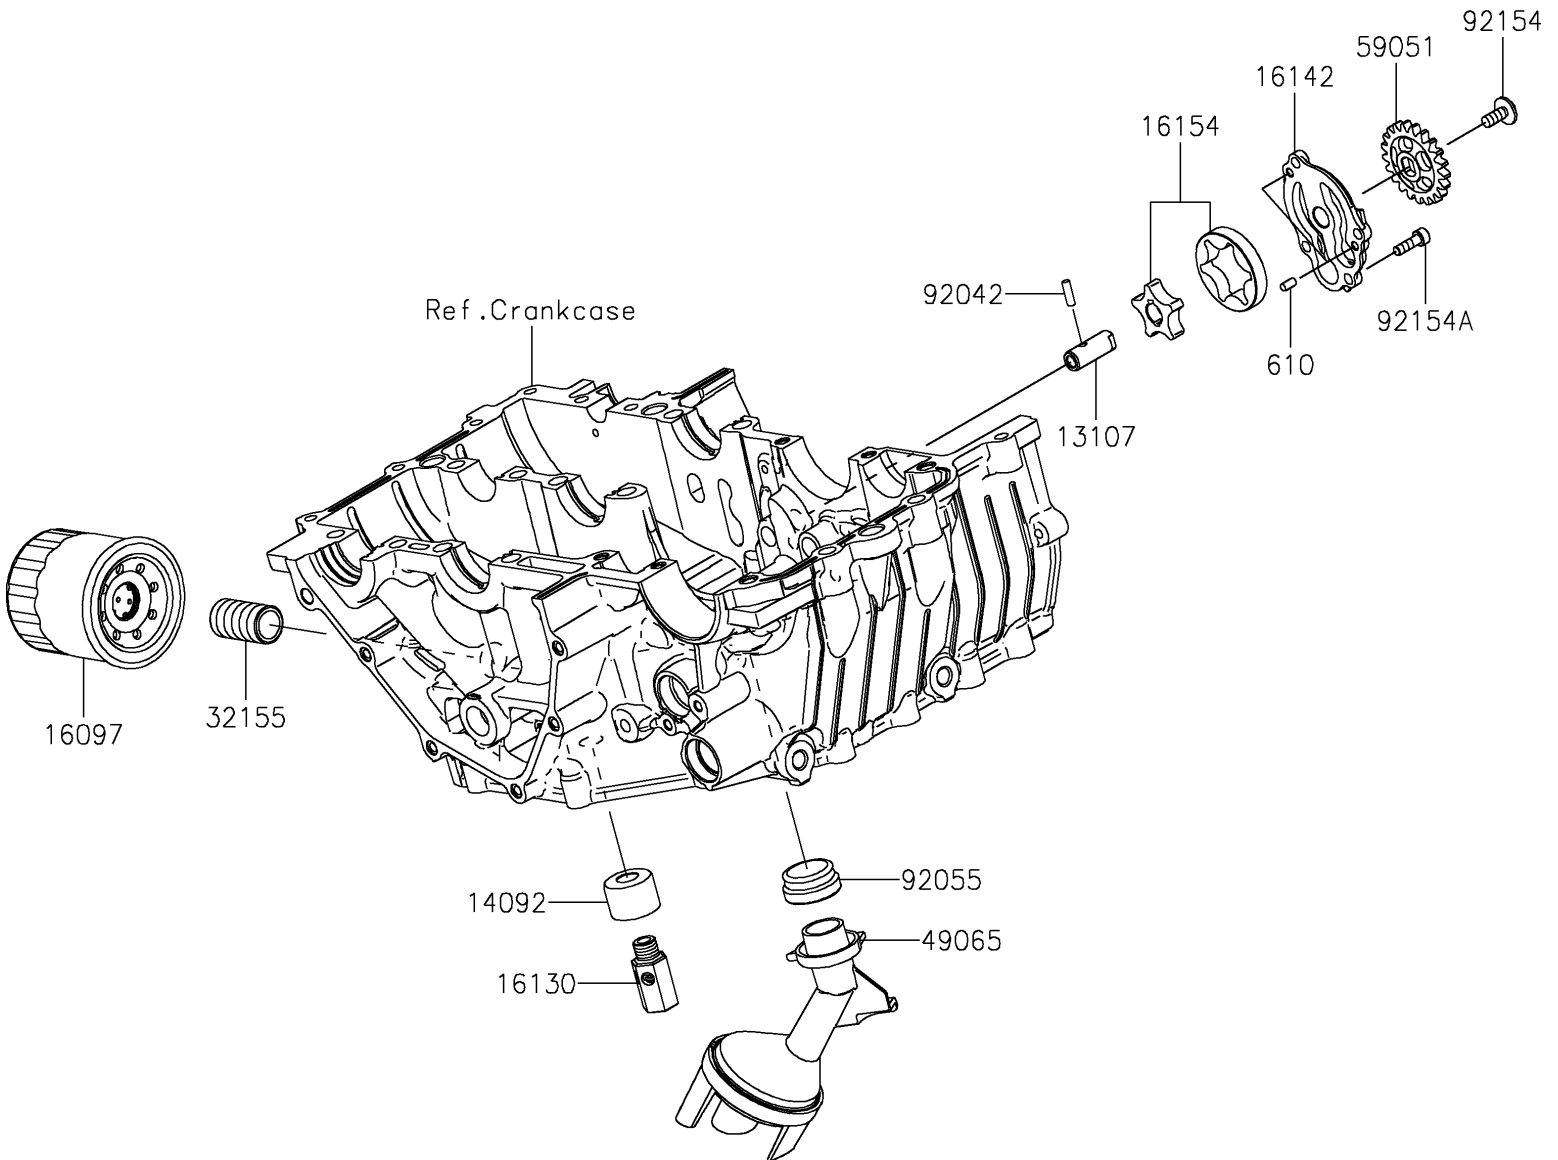

2025 Ninja 500 PARTS DIAGRAM

Oil Pump/Oil Filter

E1710

2025 Ninja 500 PARTS LIST

Oil Pump/Oil Filter

ITEM NAME	PART NUMBER	QUANTITY
SHAFT (Ref # 13107)	13107-0905	1
COVER,RELIEF VALVE (Ref # 14092)	14092-1002	1
FILTER-ASSY-OIL (Ref # 16097)	16097-0552	1
VALVE-ASSY-RELIEF (Ref # 16130)	16130-0006	1
COVER-PUMP (Ref # 16142)	16142-0748	1
ROTOR-PUMP (Ref # 16154)	16154-0738	1
PIPE,OIL FILTER (Ref # 32155)	32155-0029	1
FILTER-OIL (Ref # 49065)	49065-0048	1
GEAR-SPUR,OIL PUMP,21T (Ref # 59051)	59051-0797	1
PIN,DOWEL,4X13.8 (Ref # 92042)	92042-030	1
RING-O,OIL FILTER (Ref # 92055)	92055-1354	1
BOLT,SOCKET,6X14 (Ref # 92154)	92154-2731	1
BOLT,SOCKET,5X16 (Ref # 92154A)	92154-2792	4
ROLLER,4X8 (Ref # 610)	610A0408	2