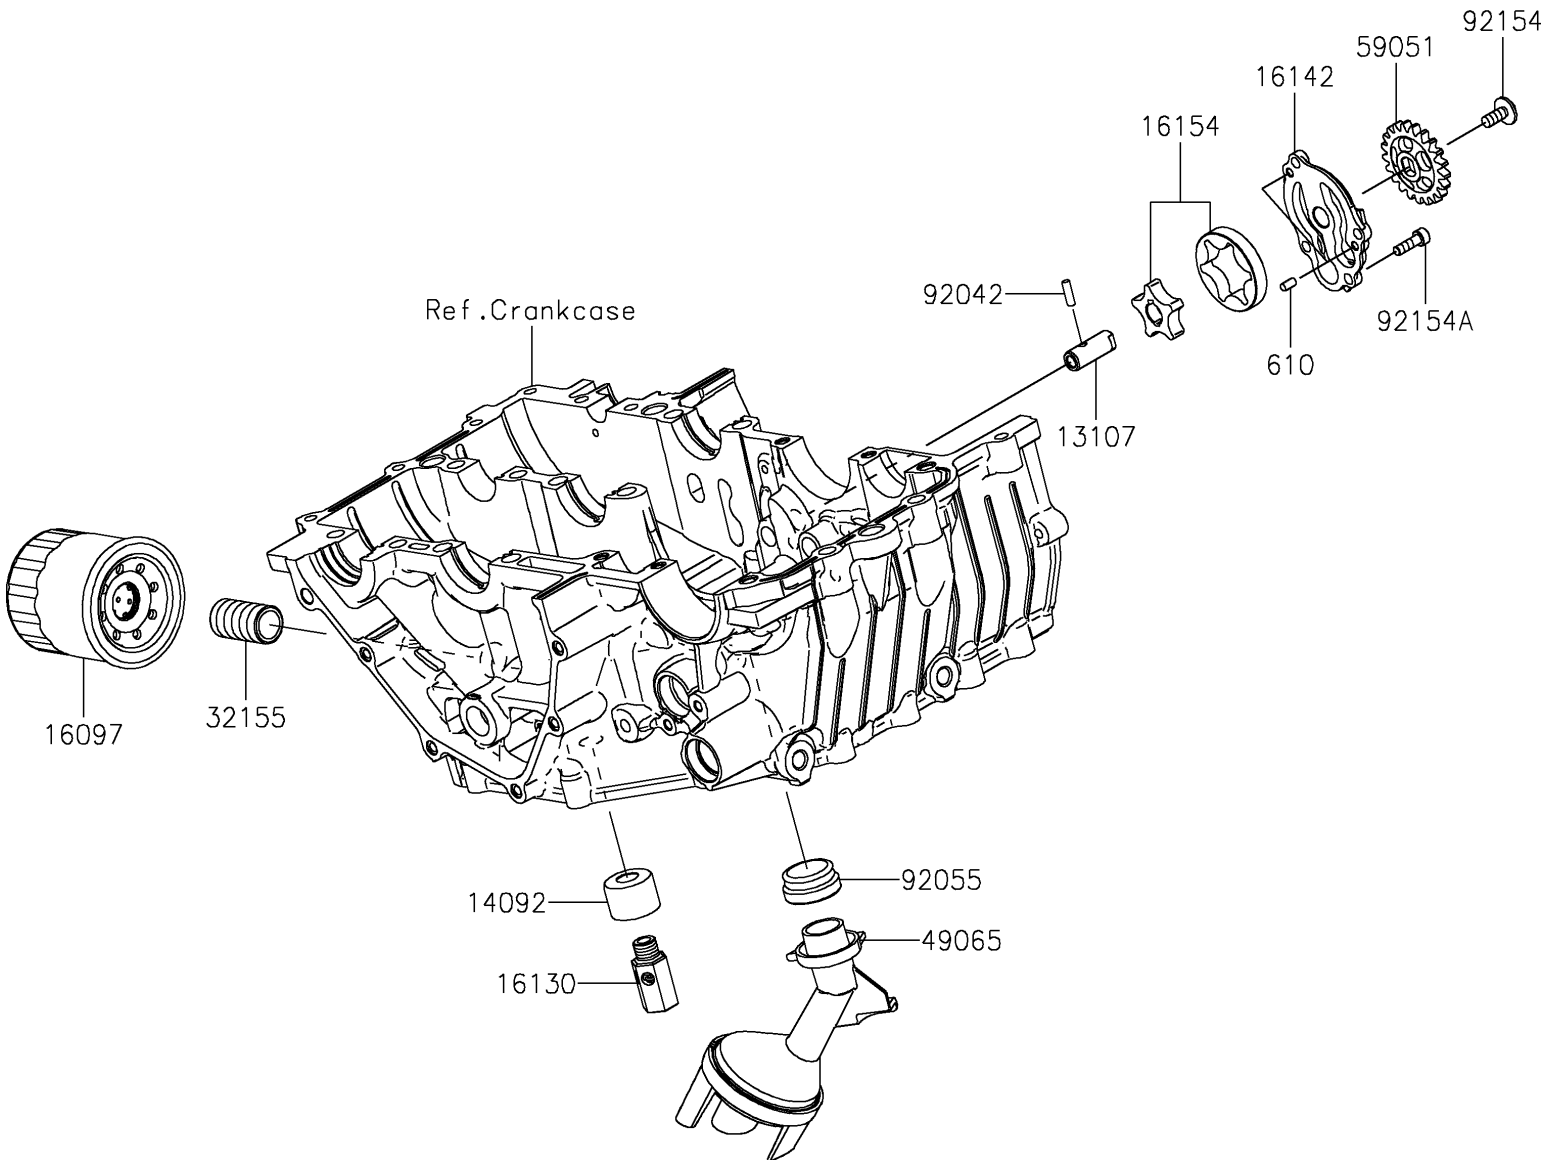

2024 NINJA® 500 PARTS DIAGRAM

Oil Pump/Oil Filter

E1710

2024 NINJA® 500 PARTS LIST

Oil Pump/Oil Filter

ITEM NAME	PART NUMBER	QUANTITY
SHAFT (Ref # 13107)	13107-0905	1
COVER,RELIEF VALVE (Ref # 14092)	14092-1002	1
FILTER-ASSY-OIL (Ref # 16097)	16097-0552	1
VALVE-ASSY-RELIEF (Ref # 16130)	16130-0006	1
COVER-PUMP (Ref # 16142)	16142-0748	1
ROTOR-PUMP (Ref # 16154)	16154-0738	1
PIPE,OIL FILTER (Ref # 32155)	32155-0029	1
FILTER-OIL (Ref # 49065)	49065-0048	1
GEAR-SPUR,OIL PUMP,21T (Ref # 59051)	59051-0797	1
PIN,DOWEL,4X13.8 (Ref # 92042)	92042-030	1
RING-O,OIL FILTER (Ref # 92055)	92055-1354	1
BOLT,SOCKET,6X14 (Ref # 92154)	92154-2731	1
BOLT,SOCKET,5X16 (Ref # 92154A)	92154-2792	4
ROLLER,4X8 (Ref # 610)	610A0408	2