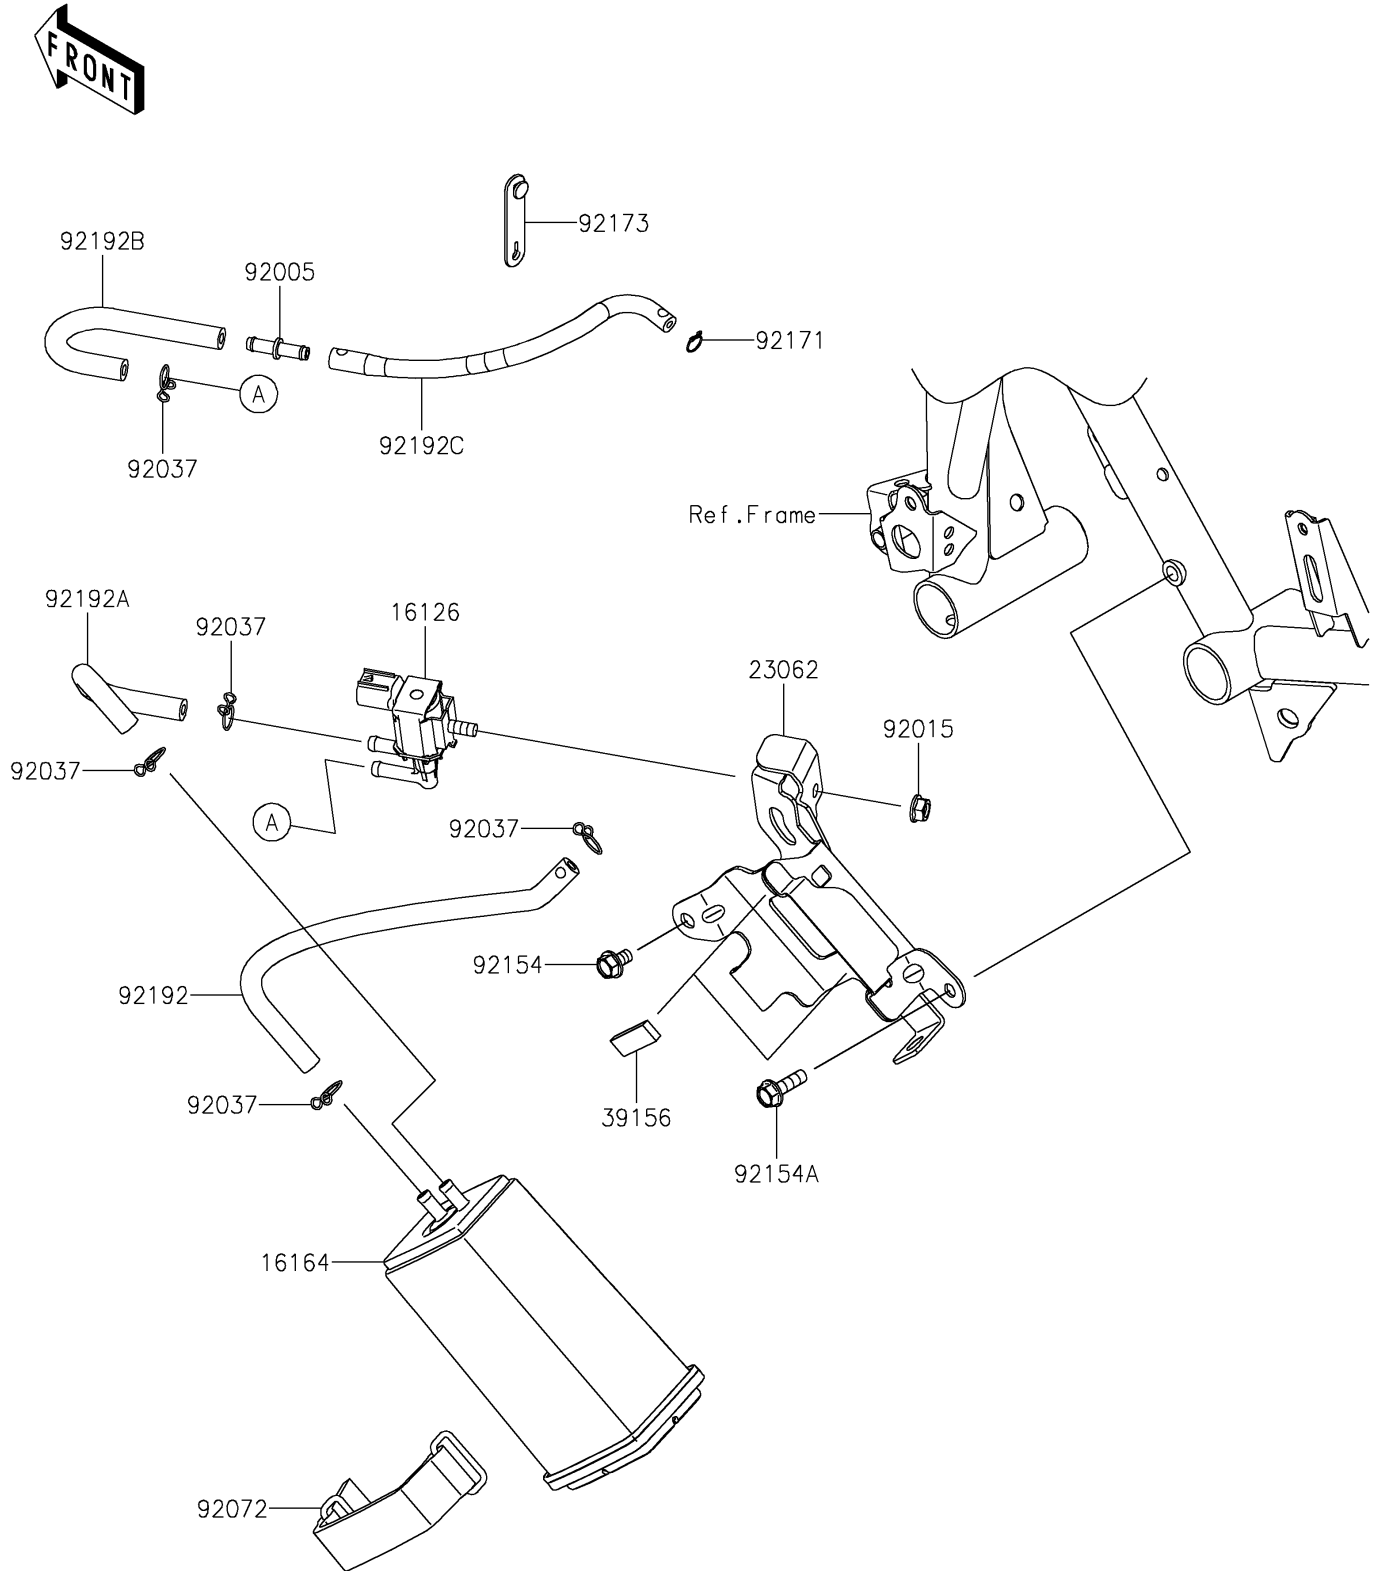

2024 NINJA® 500 PARTS DIAGRAM

Fuel Evaporative System(CA)

E1650

2024 NINJA® 500 PARTS LIST

Fuel Evaporative System(CA)

ITEM NAME	PART NUMBER	QUANTITY
VALVE,SOLENOID (Ref # 16126)	16126-0705	1
CANISTER (Ref # 16164)	16164-0012	1
BRACKET-COMP,CANISTER (Ref # 23062)	23062-0949	1
PAD,10X30X4 (Ref # 39156)	39156-0927	2
FITTING (Ref # 92005)	92005-0721	1
NUT,FLANGED,6MM (Ref # 92015)	92015-1367	1
CLAMP,TUBE (Ref # 92037)	92037-147	5
BAND,CANISTER (Ref # 92072)	92072-0815	1
BOLT,FLANGED,6X10 (Ref # 92154)	92154-2939	1
BOLT-FLANGED,6X20 (Ref # 92154A)	92154-3812	1
CLAMP (Ref # 92171)	92171-0573	1
CLAMP (Ref # 92173)	92173-2198	1
TUBE,FUEL TANK-CANISTER (Ref # 92192)	92192-1806	1
TUBE,CANISTER-VALVE SOLENOID (Ref # 92192A)	92192-1807	1
TUBE,SOLENOID VALVE-FITTING (Ref # 92192B)	92192-1808	1
TUBE,FITTING-THROTTLE BODY (Ref # 92192C)	92192-1920	1