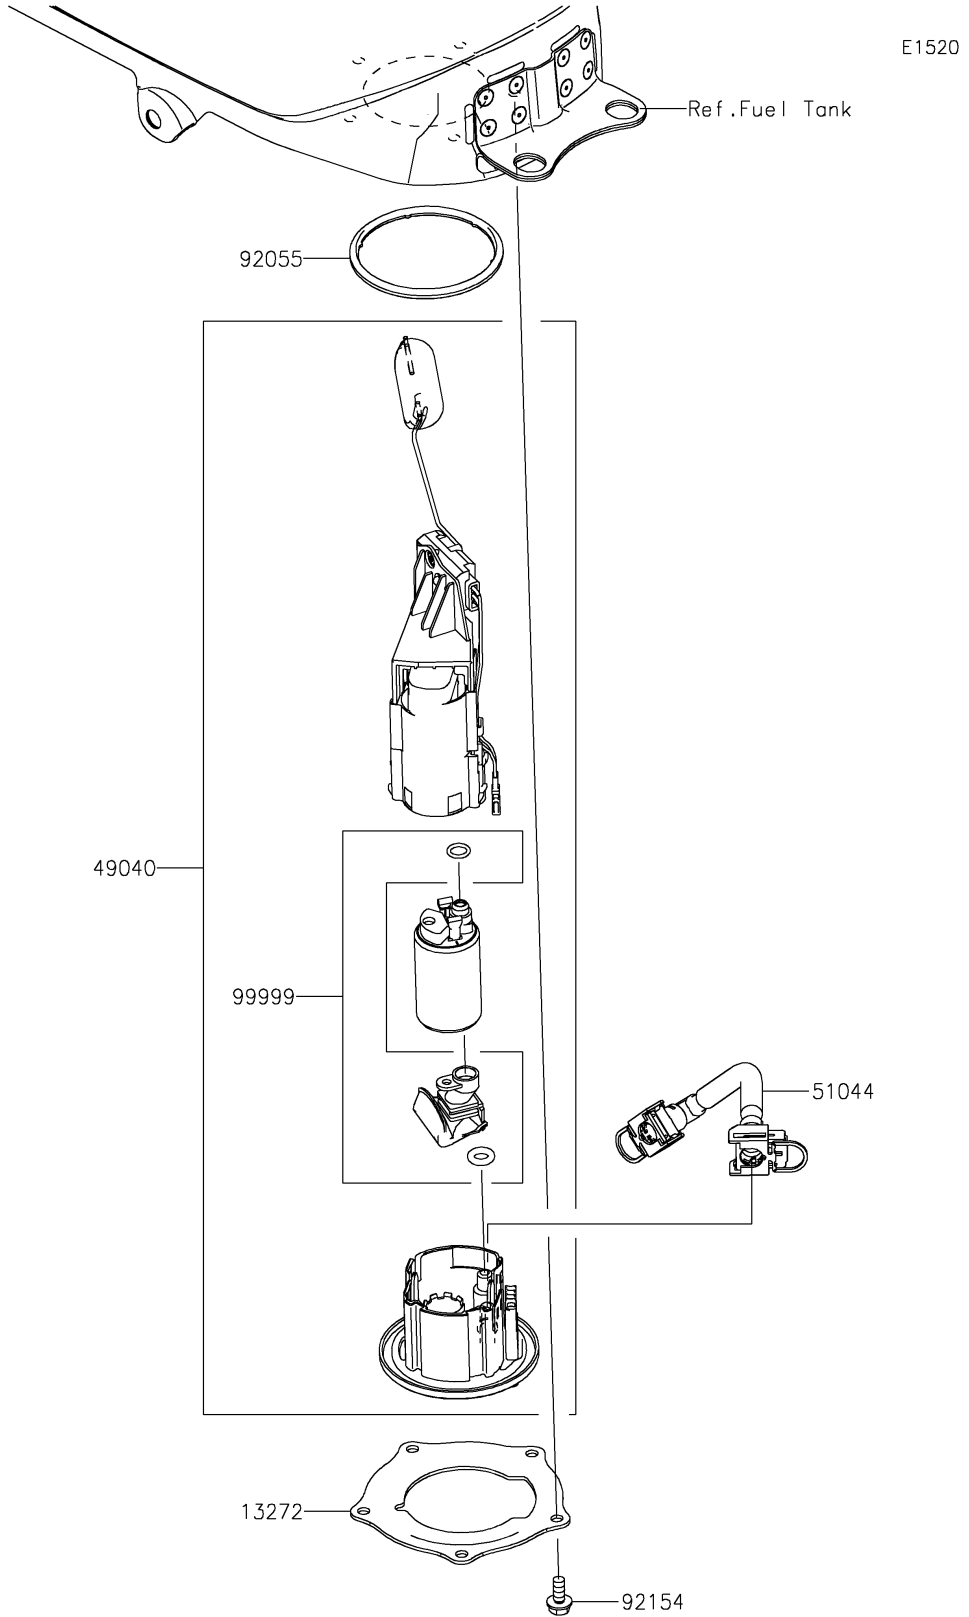

2024 NINJA® 500 PARTS DIAGRAM

Fuel Pump

2024 NINJA® 500 PARTS LIST

Fuel Pump

ITEM NAME	PART NUMBER	QUANTITY
PLATE,FUEL PUMP (Ref # 13272)	13272-2614	1
PUMP-FUEL (Ref # 49040)	49040-0824	1
TUBE-ASSY,FUEL (Ref # 51044)	51044-1266	1
RING-O,FUEL PUMP (Ref # 92055)	92055-0920	1
BOLT,FLANGED,6X14 (Ref # 92154)	92154-3963	5
KIT,FUEL FILTER (Ref # 99999)	99999-0893	1