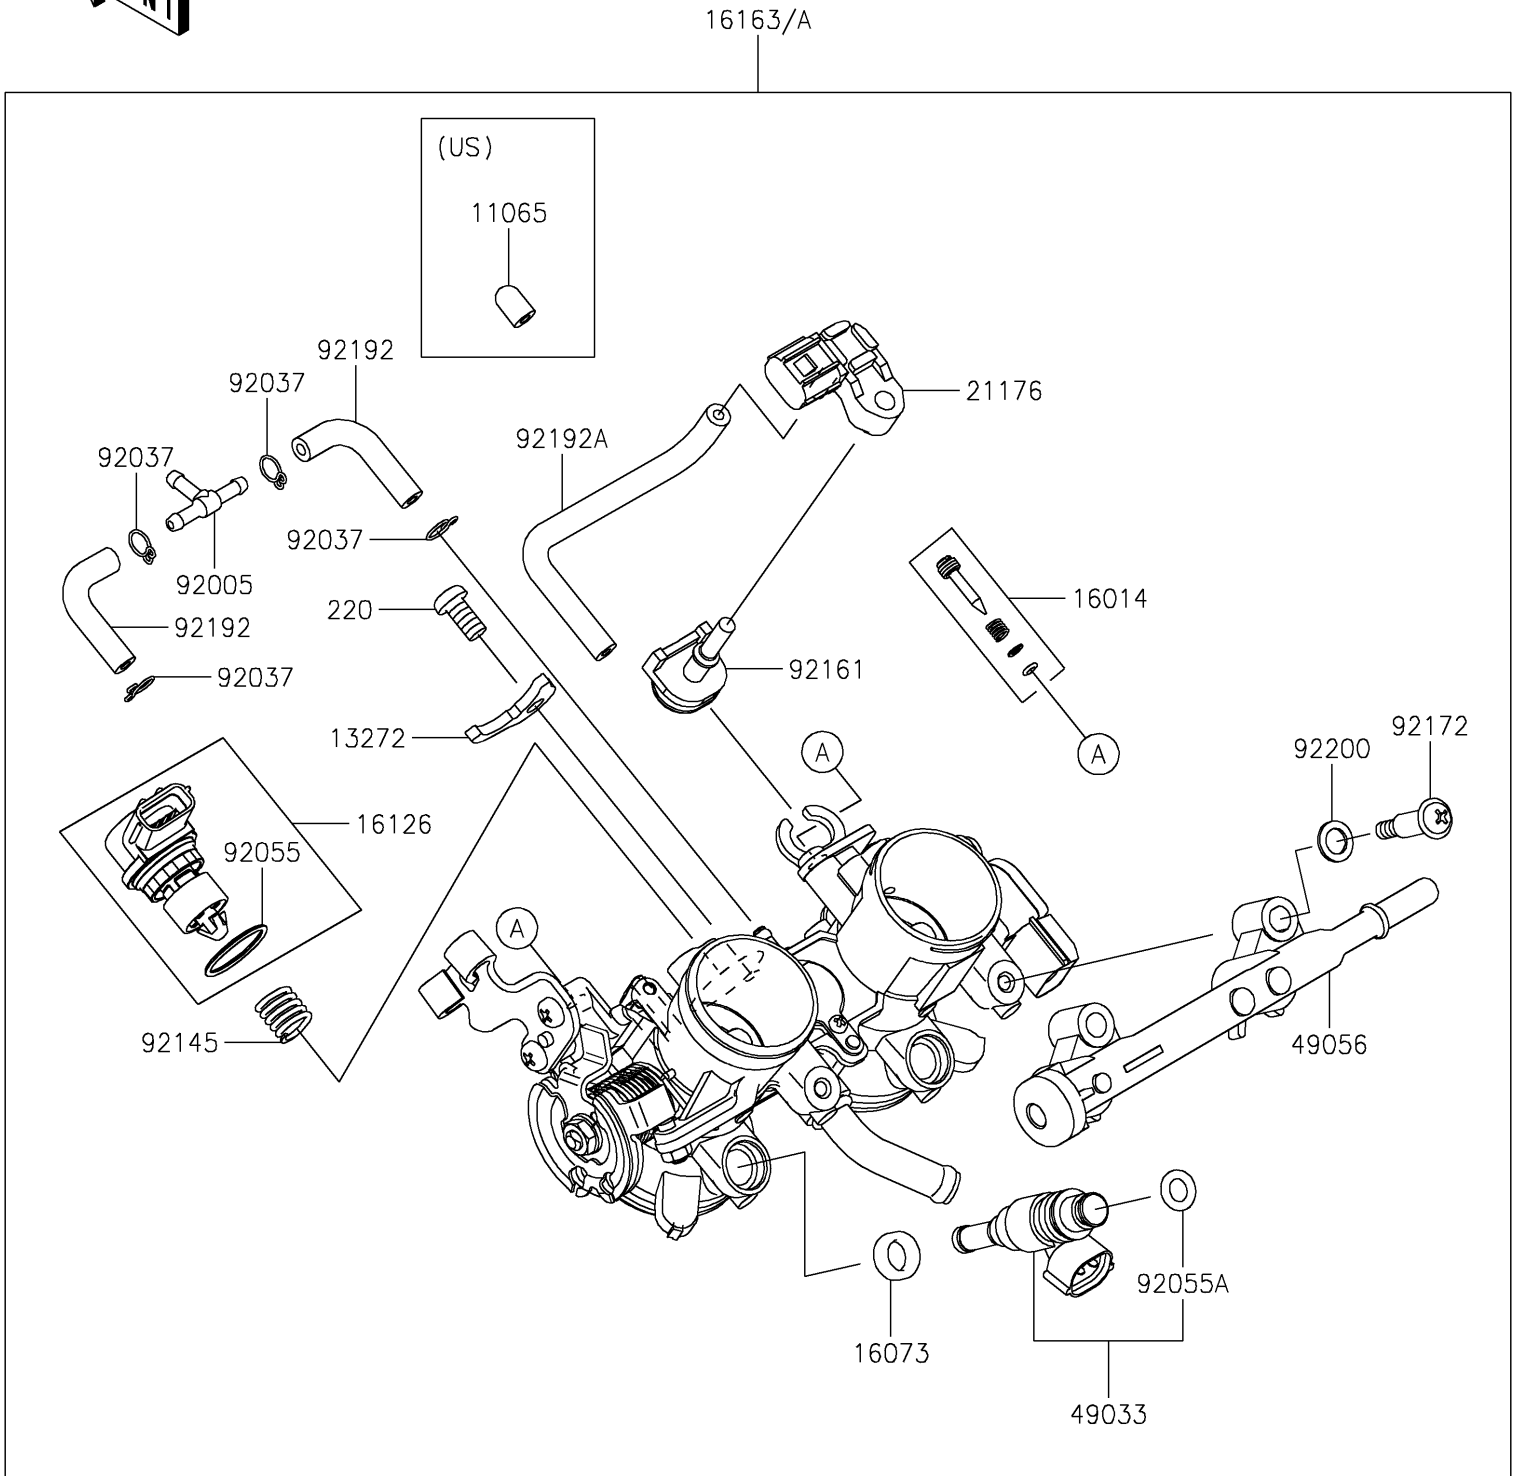

2025 Ninja 500 PARTS DIAGRAM

Throttle

E1510

2025 Ninja 500 PARTS LIST

Throttle

ITEM NAME	PART NUMBER	QUANTITY
CAP (Ref # 11065)	11065-0072	2
PLATE (Ref # 13272)	13272-2558	1
SCREW-PILOT AIR (Ref # 16014)	16014-0022	2
INSULATOR (Ref # 16073)	16073-0866	2
VALVE,ISC (Ref # 16126)	16126-0748	1
THROTTLE-ASSY (Ref # 16163)	16163-1267	1
THROTTLE-ASSY (Ref # 16163A)	16163-1295	1
SENSOR,PRESSURE (Ref # 21176)	21176-0906	1
NOZZLE-INJECTION (Ref # 49033)	49033-0047	2
PIPE-INJECTION (Ref # 49056)	49056-0050	1
FITTING (Ref # 92005)	92005-1380	1
CLAMP,TUBE (Ref # 92037)	92037-1124	4
RING-O (Ref # 92055)	92055-0907	1
RING-O,REGULATOR-FUEL (Ref # 92055A)	92055-2187	2
SPRING (Ref # 92145)	92145-1826	1
DAMPER (Ref # 92161)	92161-2438	1
SCREW (Ref # 92172)	92172-1257	2
TUBE,3.5X7.5X55 (Ref # 92192)	92192-1349	2
TUBE (Ref # 92192A)	92192-1906	1
WASHER (Ref # 92200)	92200-3807	2
SCREW-PAN-CROS,6X12 (Ref # 220)	220AA0612	1
CLAMP,TUBE (Ref # 92037)	92037-1124	2