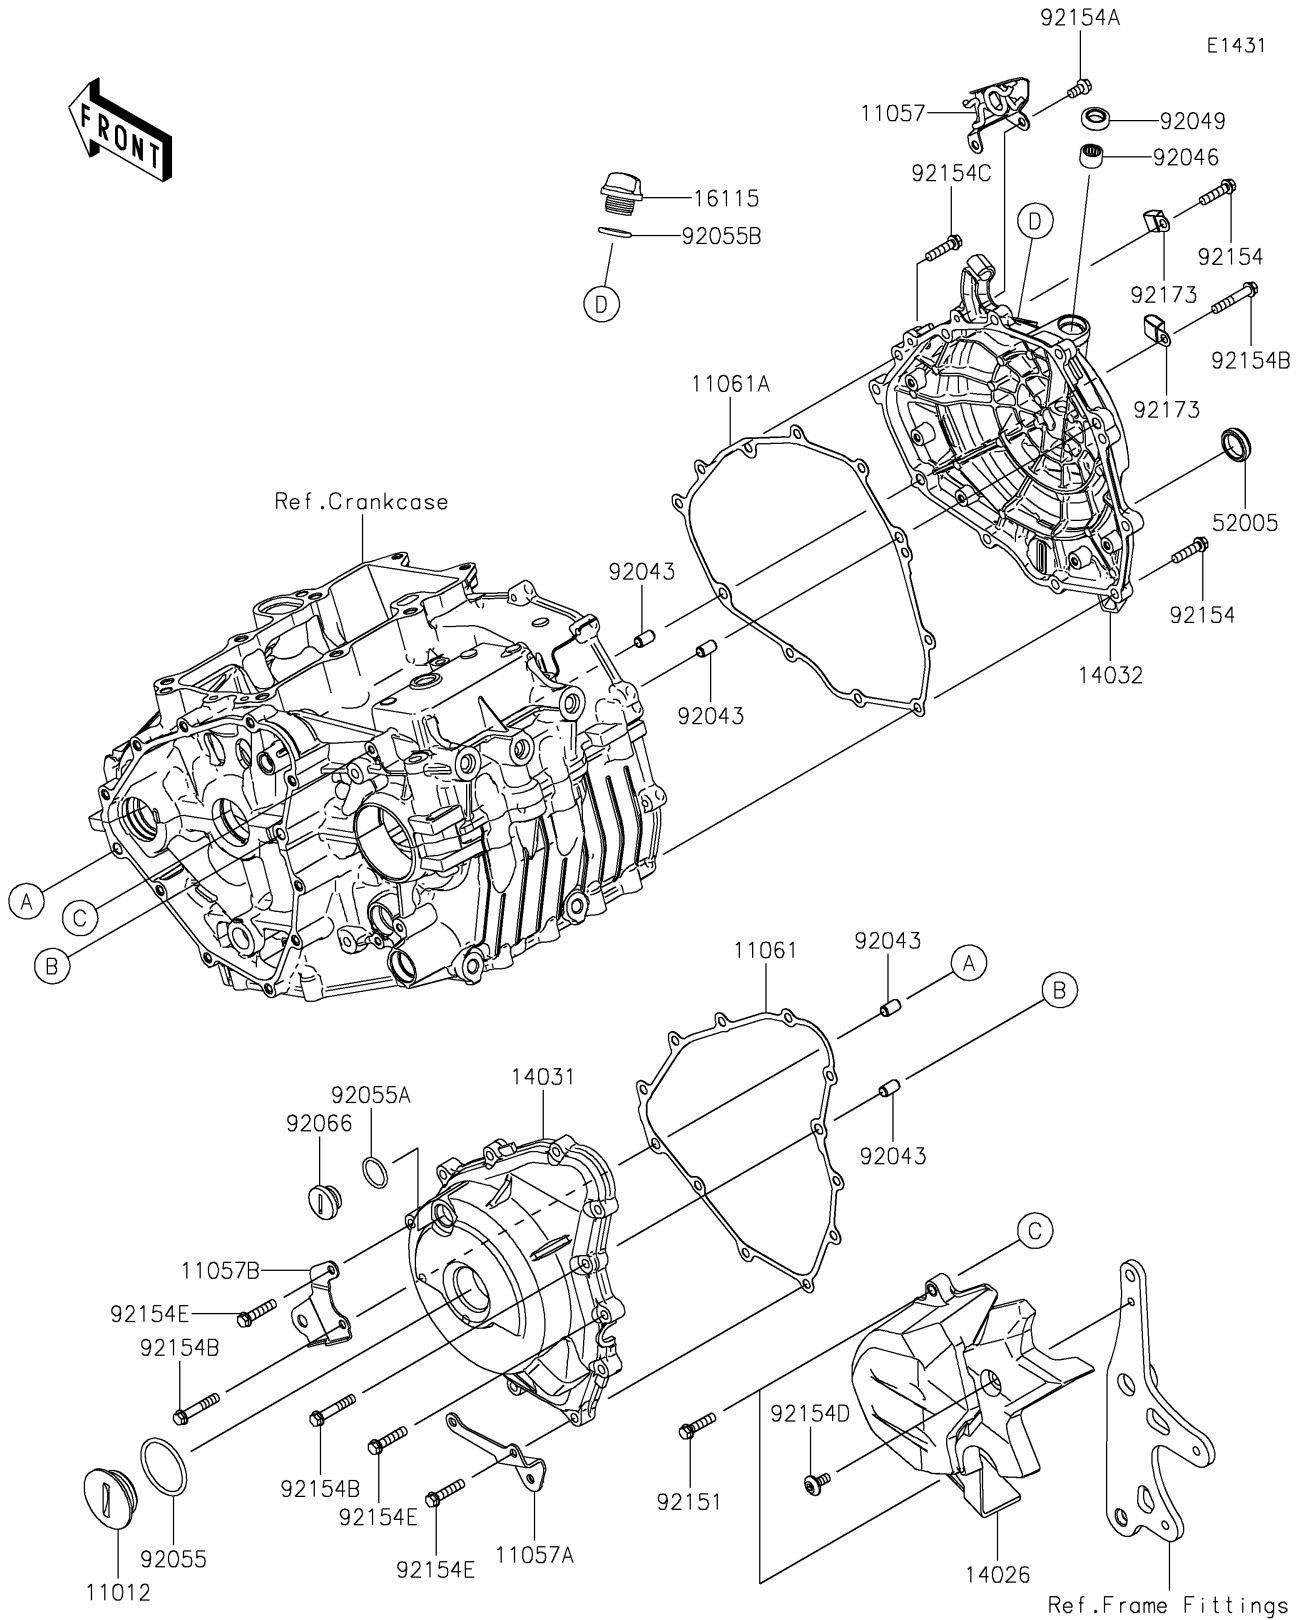

2024 NINJA® 500 PARTS DIAGRAM

Engine Cover(s)

2024 NINJA® 500 PARTS LIST

Engine Cover(s)

ITEM NAME	PART NUMBER	QUANTITY
CAP (Ref # 11012)	11012-1362	1
BRACKET (Ref # 11057)	11057-1231	1
BRACKET (Ref # 11057A)	11057-1256	1
BRACKET (Ref # 11057B)	11057-1416	1
GASKET,GENERATOR COVER (Ref # 11061)	11061-1252	1
GASKET,CLUTCH COVER (Ref # 11061A)	11061-1253	1
COVER-CHAIN (Ref # 14026)	14026-0141	1
COVER-GENERATOR (Ref # 14031)	14031-0618	1
COVER-CLUTCH (Ref # 14032)	14032-0656	1
CAP-OIL FILLER (Ref # 16115)	16115-1053	1
GAUGE,OIL LEVEL (Ref # 52005)	52005-1009	1
PIN,6.2X8X14 (Ref # 92043)	92043-1263	4
BEARING-NEEDLE,HK1210FM (Ref # 92046)	92046-0034	1
SEAL-OIL (Ref # 92049)	92049-1560	1
RING-O,39.4X3.1 (Ref # 92055)	92055-0734	1
RING-O,20X2 (Ref # 92055A)	92055-1146	1
RING-O (Ref # 92055B)	92055-1777	1
PLUG (Ref # 92066)	92066-0748	1
BOLT,FLANGED-SMALL,6X25 (Ref # 92151)	92151-1930	2
BOLT,FLANGED,6X25 (Ref # 92154)	92154-0819	9
BOLT,FLANGED,6X12 (Ref # 92154A)	92154-1777	2
BOLT,FLANGED,6X35 (Ref # 92154B)	92154-1779	3
BOLT,FLANGED,6X25 (Ref # 92154C)	92154-2734	1
BOLT,SOCKET,6X14 (Ref # 92154D)	92154-2735	1
BOLT,FLANGED,6X28 (Ref # 92154E)	92154-2788	10
CLAMP (Ref # 92173)	92173-1828	2