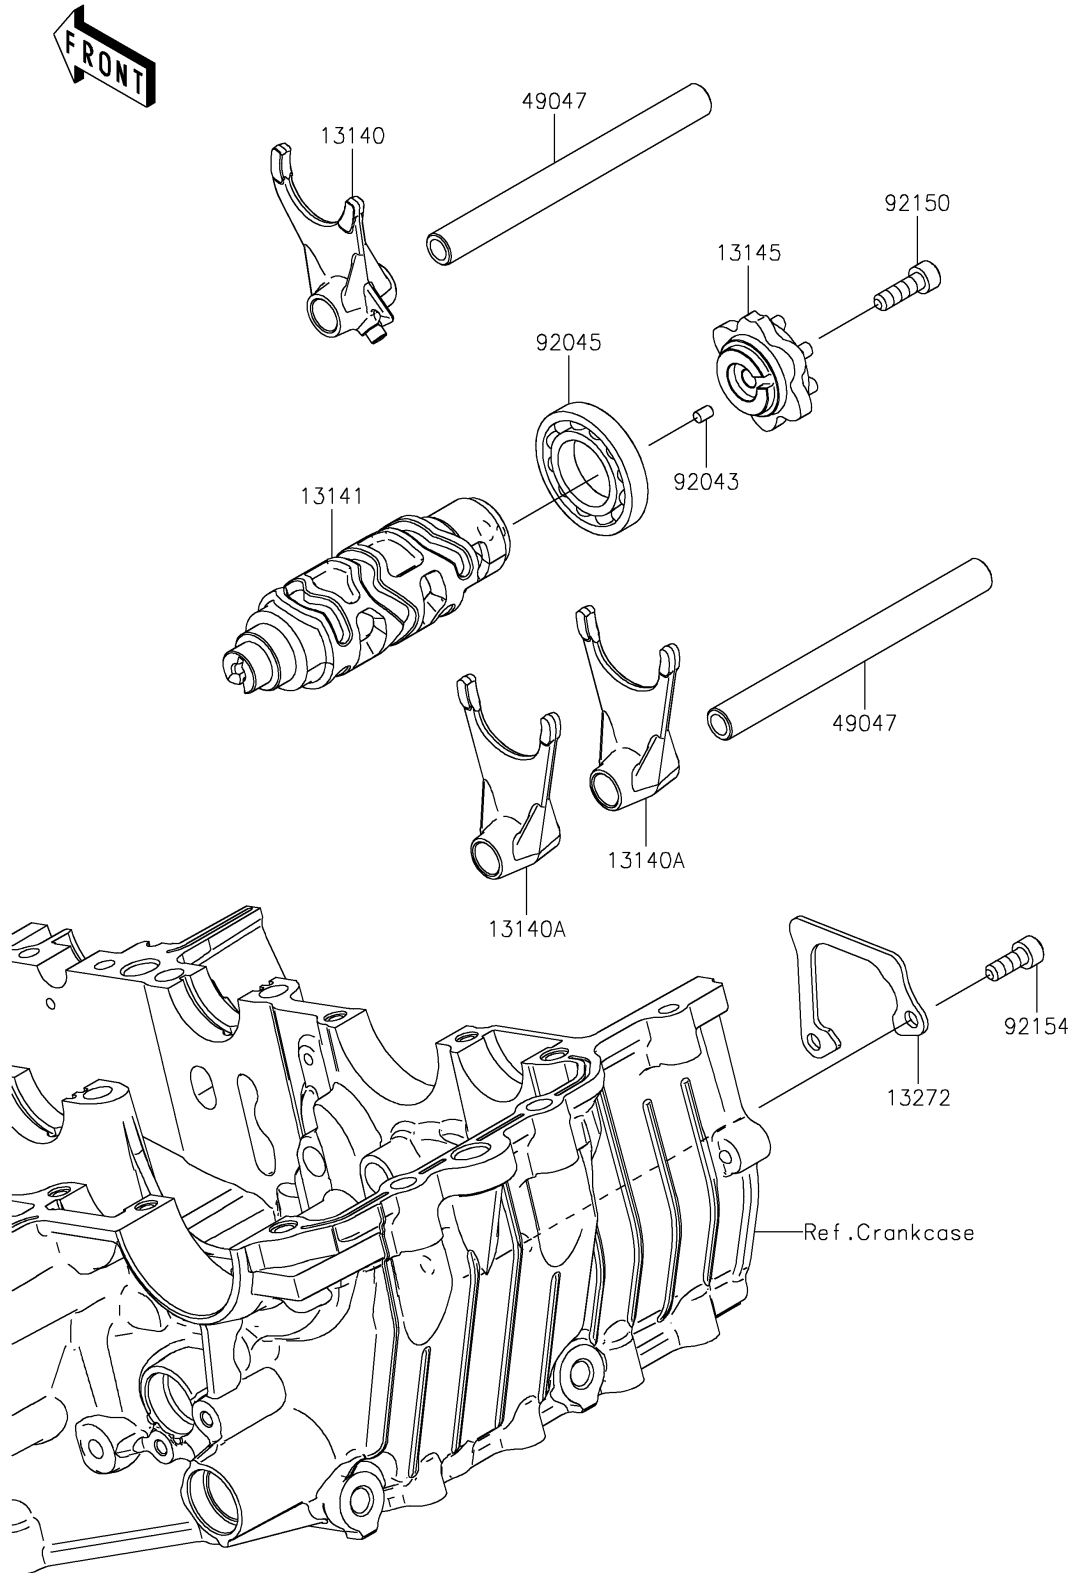

2024 Ninja 500

PARTS DIAGRAM

Gear Change Drum/Shift Fork(s)

E1362

2024 Ninja 500

PARTS LIST

Gear Change Drum/Shift Fork(s)

ITEM NAME	PART NUMBER	QUANTITY
FORK-SHIFT,IN (Ref # 13140)	13140-0662	1
FORK-SHIFT,OUT (Ref # 13140A)	13140-0663	2
DRUM-CHANGE (Ref # 13141)	13141-0597	1
CAM-CHANGE DRUM (Ref # 13145)	13145-0570	1
PLATE (Ref # 13272)	13272-2374	1
ROD-SHIFT (Ref # 49047)	49047-0634	2
PIN,4X6 (Ref # 92043)	92043-1744	1
BEARING-BALL,16005 (Ref # 92045)	92045-1045	1
BOLT,SOCKET,6X20 (Ref # 92150)	92150-1880	1
BOLT,SOCKET,6X16 (Ref # 92154)	92154-0235	2