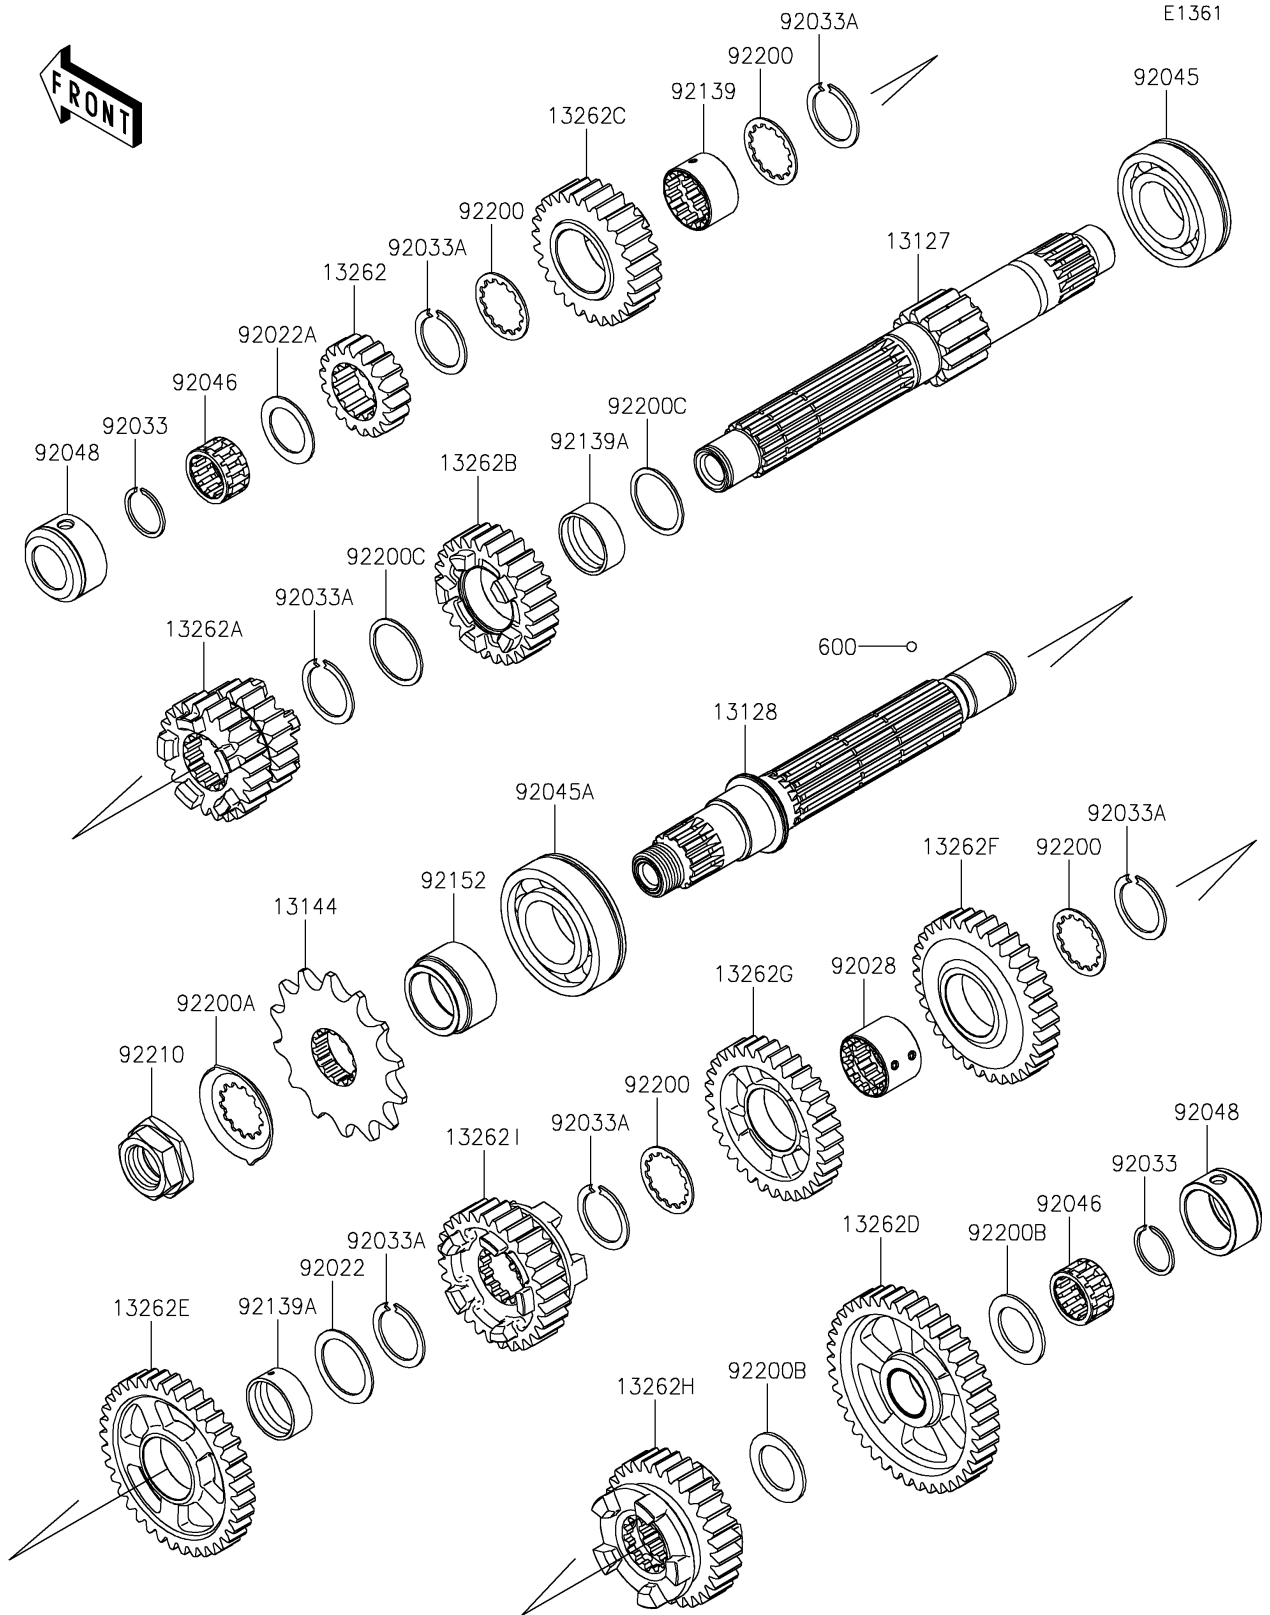

2024 NINJA® 500 PARTS DIAGRAM

Transmission

2024 NINJA® 500 PARTS LIST

Transmission

ITEM NAME	PART NUMBER	QUANTITY
SHAFT-TRANSMISSION INPUT,13T (Ref # 13127)	13127-0727	1
SHAFT-TRANSMISSION OUTPUT (Ref # 13128)	13128-0734	1
SPROCKET-OUTPUT,14T (Ref # 13144)	13144-0586	1
GEAR,INPUT 2ND,18T (Ref # 13262)	13262-1288	1
GEAR,INPUT 3RD&4TH,21T,24T (Ref # 13262A)	13262-1591	1
GEAR,INPUT 5TH,26T (Ref # 13262B)	13262-1592	1
GEAR,INPUT 6TH,27T (Ref # 13262C)	13262-1593	1
GEAR,OUTPUT LOW,41T (Ref # 13262D)	13262-1594	1
GEAR,OUTPUT 2ND,37T (Ref # 13262E)	13262-1595	1
GEAR,OUTPUT 3RD,34T (Ref # 13262F)	13262-1596	1
GEAR,OUTPUT 4TH,32T (Ref # 13262G)	13262-1597	1
GEAR,OUTPUT 5TH,30T (Ref # 13262H)	13262-1598	1
GEAR,OUTPUT 6TH,28T (Ref # 13262I)	13262-1599	1
WASHER,25.3X33X1 (Ref # 92022)	92022-1109	1
WASHER,20.5X30X1,STEEL (Ref # 92022A)	92022-112	1
BUSHING,OUTPUT 3RD&4TH GEAR (Ref # 92028)	92028-1858	1
RING-SNAP,20MM (Ref # 92033)	92033-015	2
RING-SNAP,24MM (Ref # 92033A)	92033-026	6
BEARING-BALL,6TM-6205NX3 (Ref # 92045)	92045-0735	1
BEARING-BALL,28X58X16 (Ref # 92045A)	92045-0841	1
BEARING-NEEDLE,KMJ20X26X13.8X1 (Ref # 92046)	92046-1185	2
RACE (Ref # 92048)	92048-0047	2
BUSHING,26X28X16.6 (Ref # 92139)	92139-0781	1
BUSHING,25X28X10.4 (Ref # 92139A)	92139-0793	2
COLLAR (Ref # 92152)	92152-2369	1
WASHER (Ref # 92200)	92200-1389	4
WASHER (Ref # 92200A)	92200-1932	1
WASHER,20.5X31X1.5 (Ref # 92200B)	92200-2523	2
WASHER,25.3X30X1 (Ref # 92200C)	92200-2524	2

2024 NINJA® 500 PARTS LIST

Transmission

ITEM NAME	PART NUMBER	QUANTITY
NUT,20MM (Ref # 92210)	92210-0850	1
BALL-STEEL,5/32 (Ref # 600)	600A0500	3