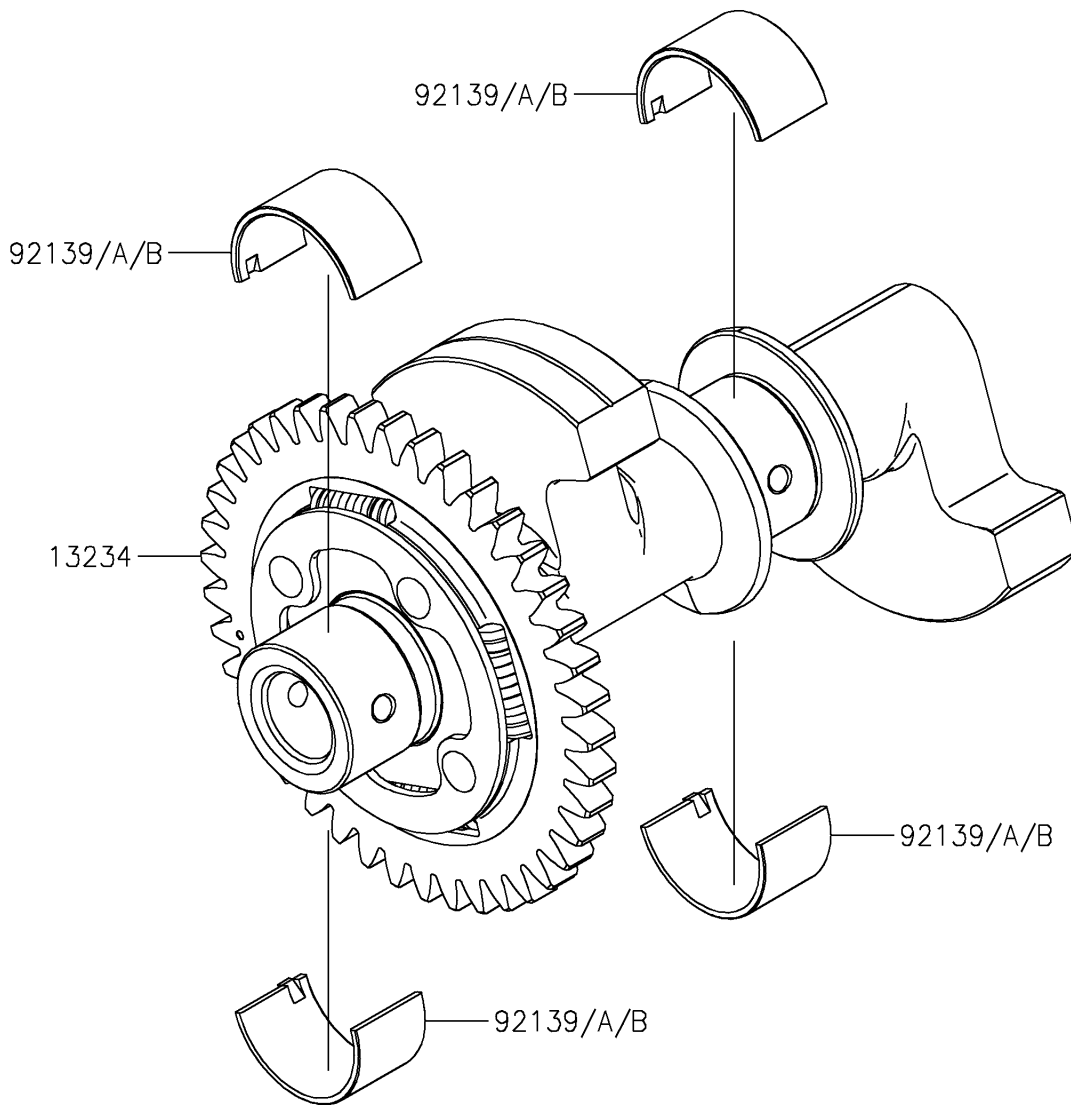

2024 NINJA® 500 PARTS DIAGRAM

Balancer

E1323

2024 NINJA® 500 PARTS LIST

Balancer

ITEM NAME	PART NUMBER	QUANTITY
SHAFT-COMP,BALANCER (Ref # 13234)	13234-0627	1
BUSHING,BALANCER,BLUE (Ref # 92139)	92139-0883	AR
BUSHING,BALANCER,BLACK (Ref # 92139A)	92139-0884	4
BUSHING,BALANCER,BROWN (Ref # 92139B)	92139-0885	AR