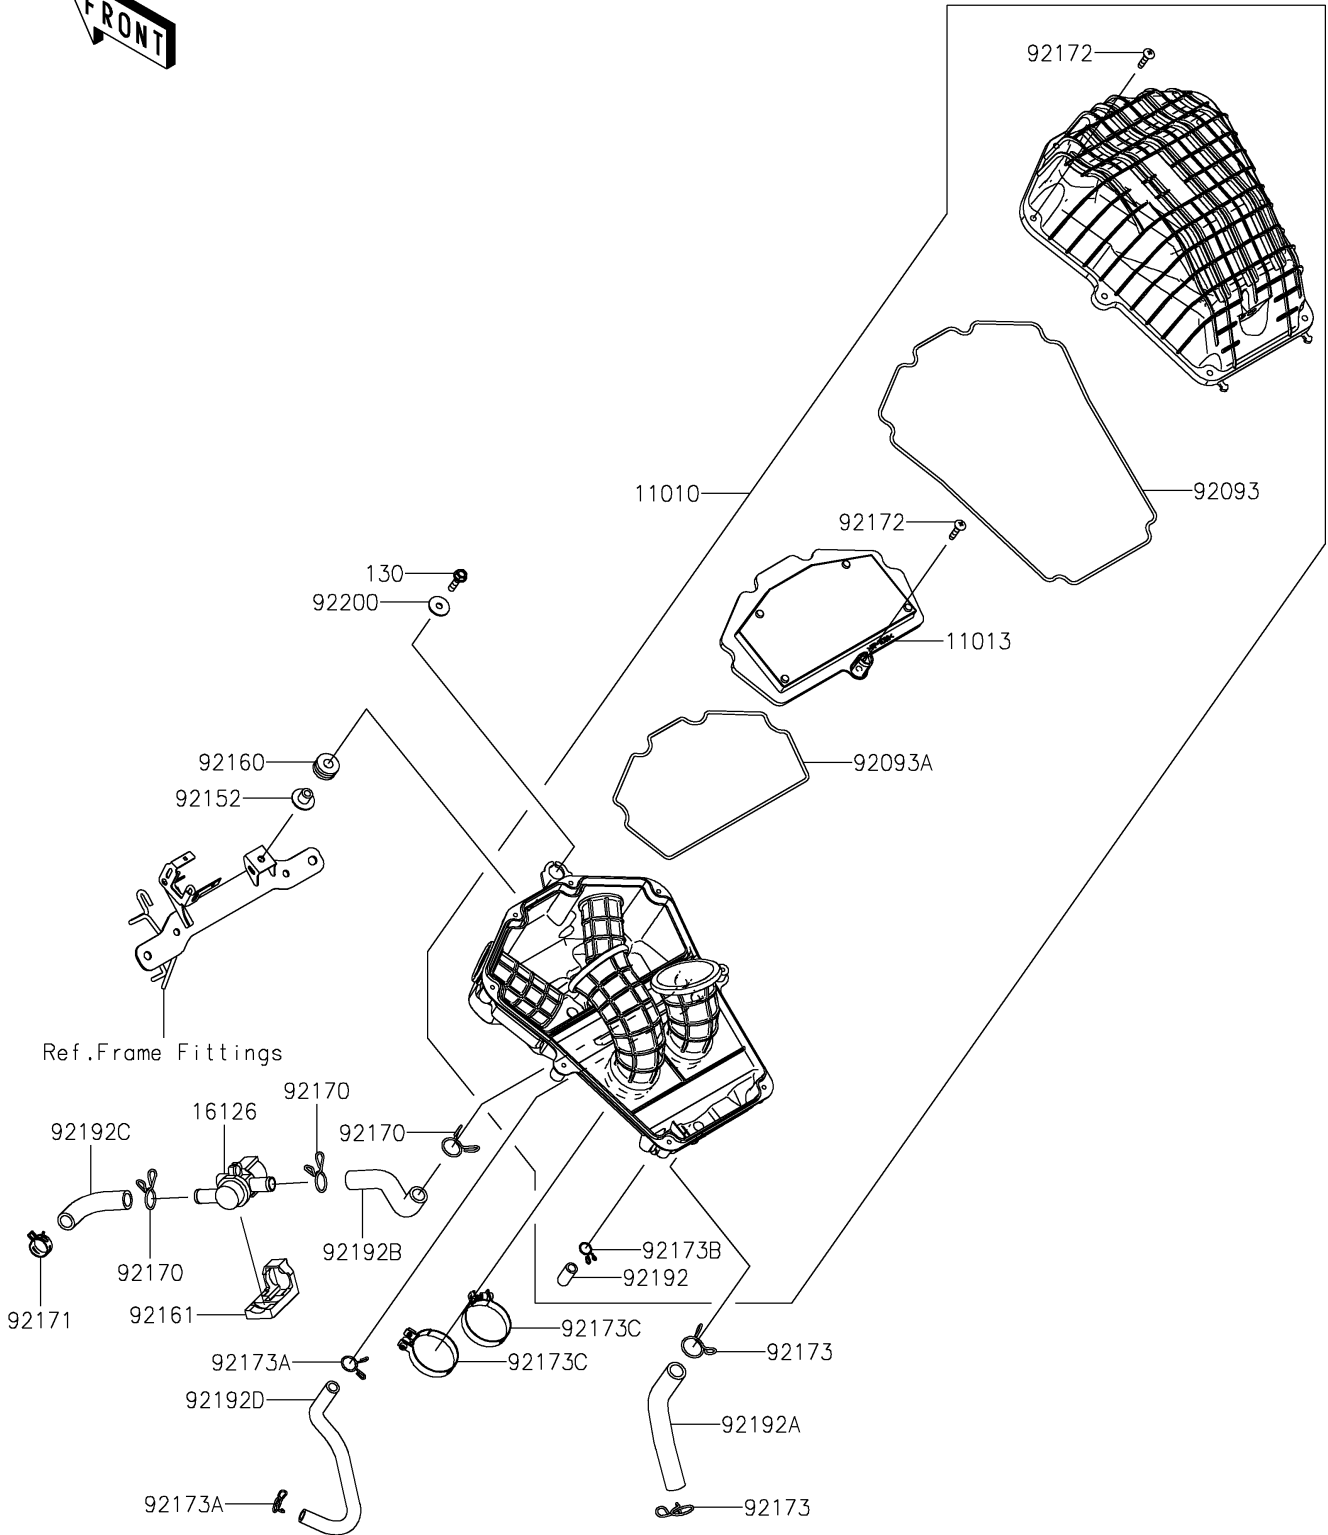

# 2024 NINJA® 500 PARTS DIAGRAM

Air Cleaner

E1130

## 2024 NINJA® 500 PARTS LIST

### Air Cleaner

| ITEM NAME                                     | PART NUMBER | QUANTITY |
|---|-------------|----------|
| FILTER-ASSY-AIR (Ref # 11010)                 | 11010-1858  | 1        |
| ELEMENT-AIR FILTER (Ref # 11013)              | 11013-0767  | 1        |
| VALVE,AIR CUT (Ref # 16126)                   | 16126-0744  | 1        |
| SEAL,CASE (Ref # 92093)                       | 92093-0706  | 1        |
| SEAL,ELEMENT (Ref # 92093A)                   | 92093-0707  | 1        |
| COLLAR,6.5X10.5X13.1 (Ref # 92152)            | 92152-0547  | 1        |
| DAMPER (Ref # 92160)                          | 92160-1162  | 1        |
| DAMPER (Ref # 92161)                          | 92161-1933  | 1        |
| CLAMP (Ref # 92170)                           | 92170-1017  | 3        |
| CLAMP,18.8MM (Ref # 92171)                    | 92171-2056  | 1        |
| SCREW,5X25 (Ref # 92172)                      | 92172-0891  | 9        |
| CLAMP,20MM (Ref # 92173)                      | 92173-0190  | 2        |
| CLAMP,14MM (Ref # 92173A)                     | 92173-0192  | 2        |
| CLAMP (Ref # 92173B)                          | 92173-1714  | 1        |
| CLAMP (Ref # 92173C)                          | 92173-2714  | 2        |
| TUBE,DRAIN CLEAN (Ref # 92192)                | 92192-1744  | 1        |
| TUBE,BREATHER (Ref # 92192A)                  | 92192-1810  | 1        |
| TUBE,AIR CUT VALVE-AIR CLEANER (Ref # 92192B) | 92192-1811  | 1        |
| TUBE,AIR CUT VALVE-HEAD CAP (Ref # 92192C)    | 92192-1812  | 1        |
| TUBE,ISC-AIR CLEANER (Ref # 92192D)           | 92192-1813  | 1        |
| WASHER,6.5X22X1.6 (Ref # 92200)               | 92200-1087  | 1        |
| BOLT-FLANGED,6X25 (Ref # 130)                 | 130BB0625   | 1        |