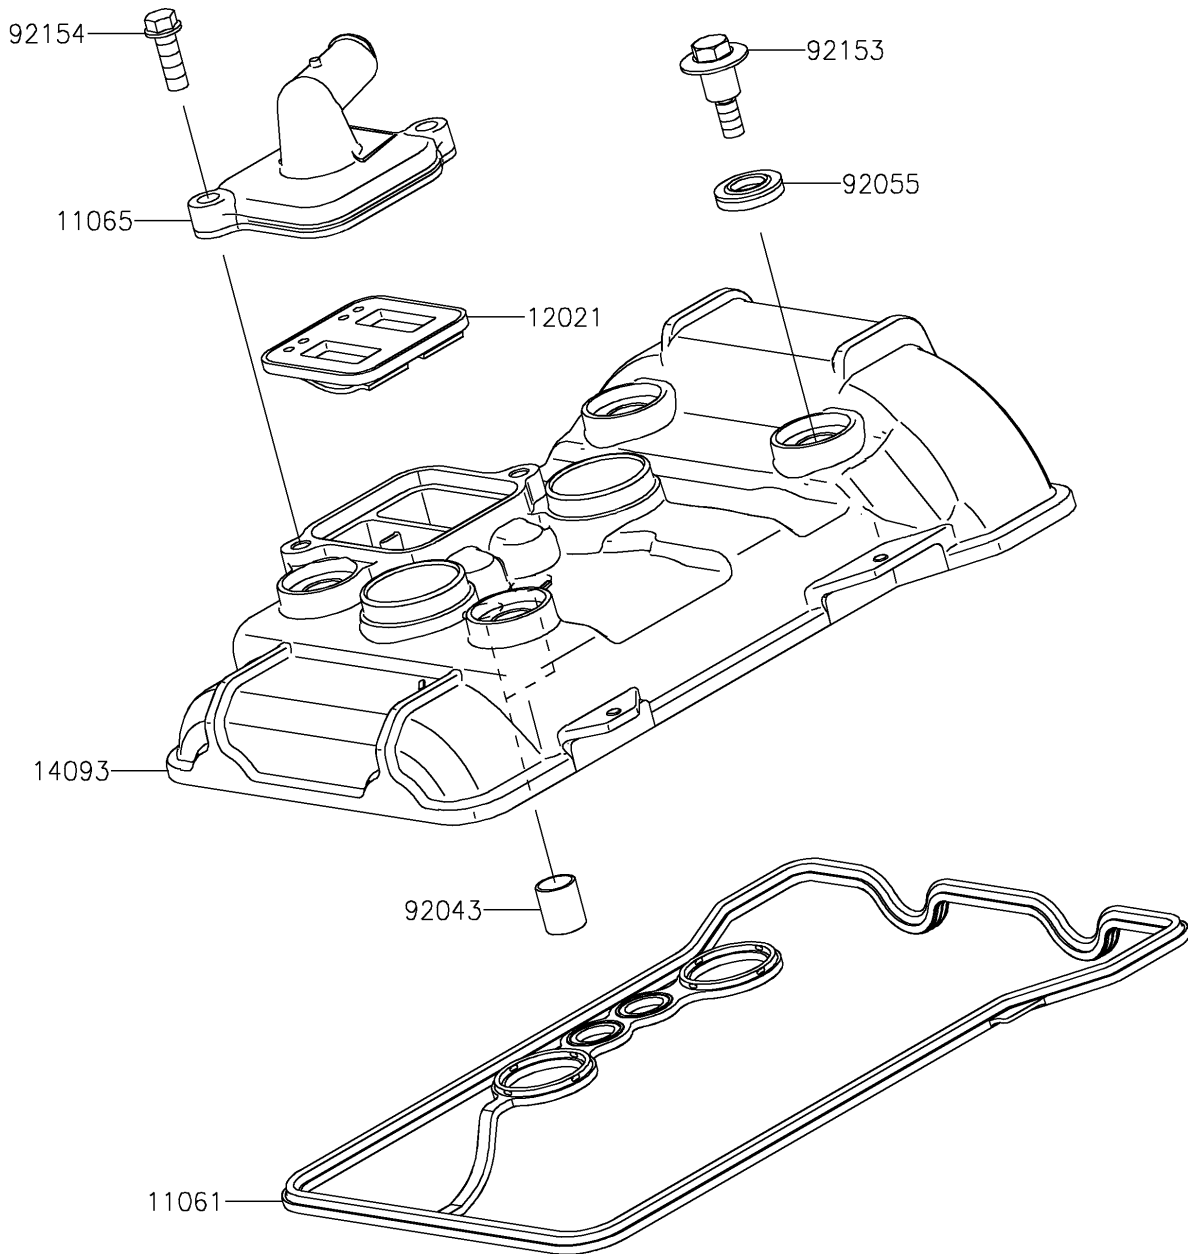

# 2025 Ninja 500 PARTS DIAGRAM

Cylinder Head Cover

E1112

### Cylinder Head Cover

ITEM NAME	PART NUMBER	QUANTITY
GASKET,CYLINDER HEAD COVER (Ref # 11061)	11061-1337	1
CAP,HEAD (Ref # 11065)	11065-1311	1
VALVE-ASSY-REED (Ref # 12021)	12021-0708	1
COVER,CYLINDER HEAD (Ref # 14093)	14093-1519	1
PIN,10.1X12X14 (Ref # 92043)	92043-4009	2
RING-O (Ref # 92055)	92055-0143	4
BOLT,HEAD COVER (Ref # 92153)	92153-0793	4
BOLT,FLANGED,6X18 (Ref # 92154)	92154-1775	2