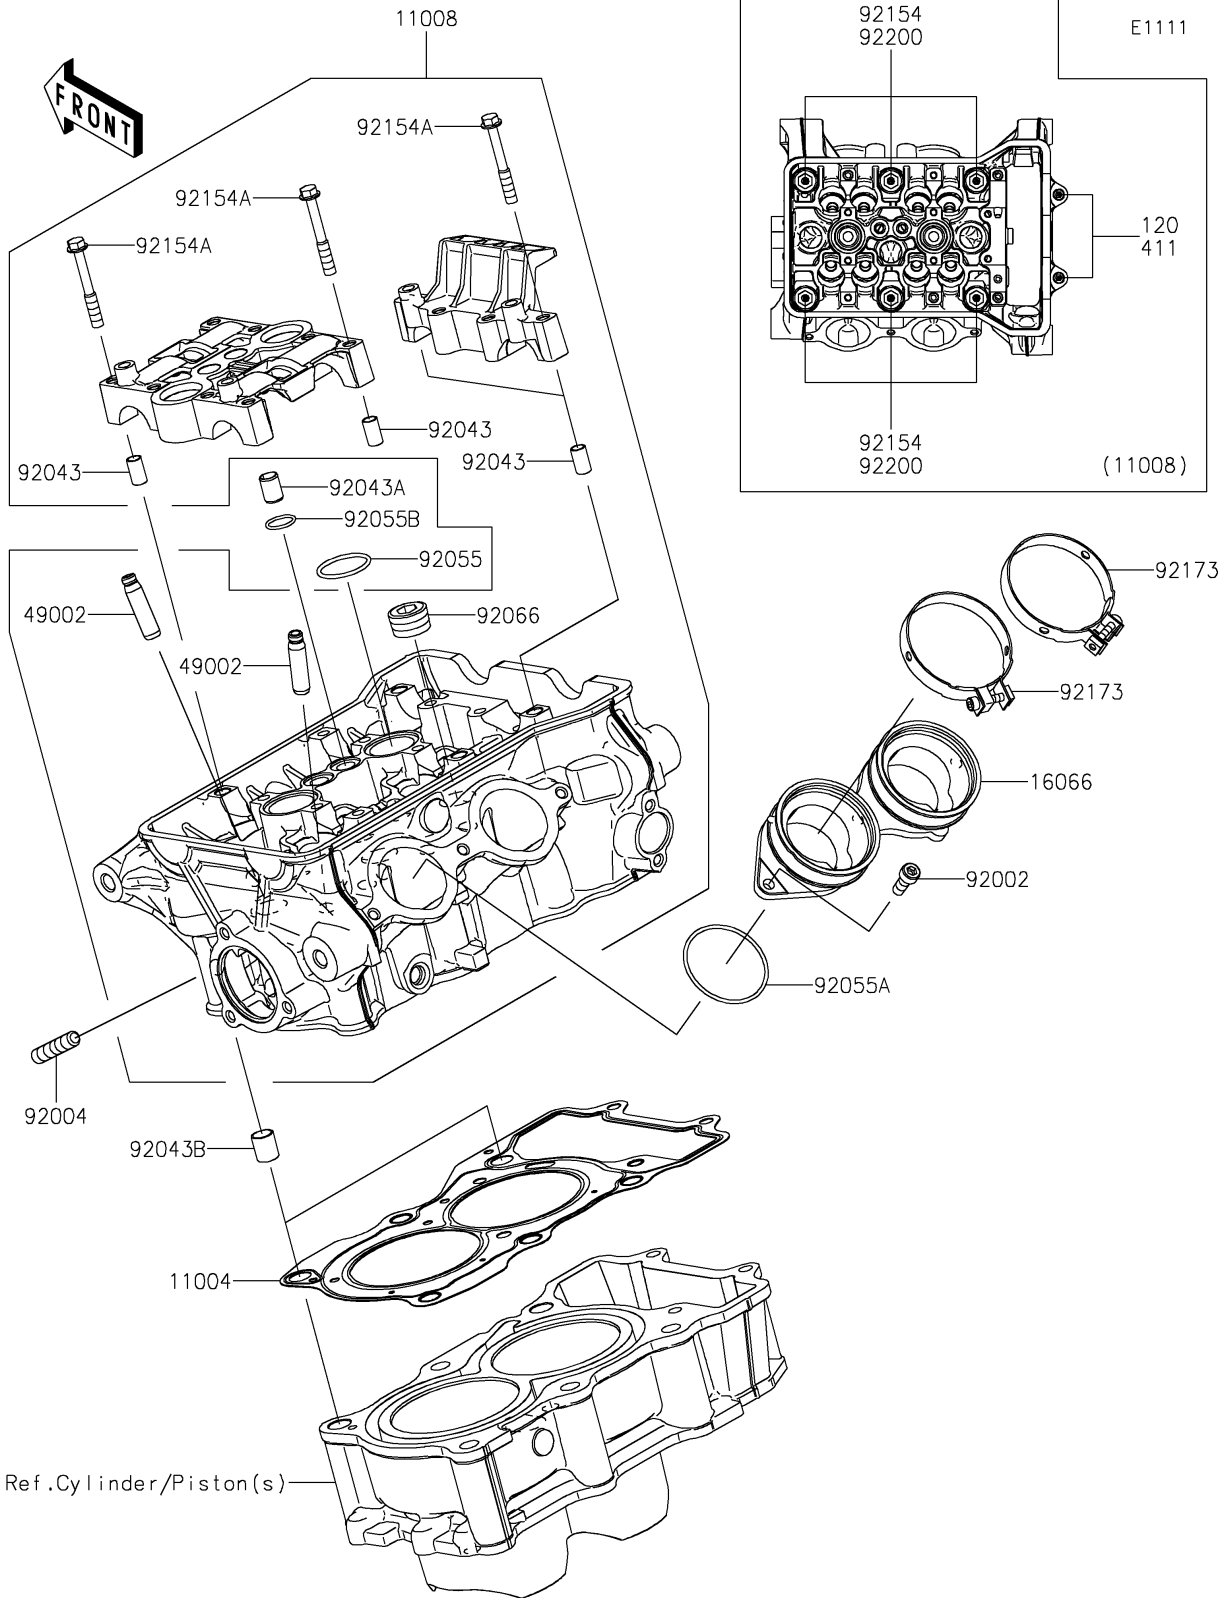

2024 NINJA® 500 PARTS DIAGRAM

Cylinder Head

2024 NINJA® 500 PARTS LIST

Cylinder Head

ITEM NAME	PART NUMBER	QUANTITY
GASKET-HEAD (Ref # 11004)	11004-0805	1
HEAD-COMP-CYLINDER (Ref # 11008)	11008-1534	1
HOLDER-THROTTLE BODY (Ref # 16066)	16066-0007	1
GUIDE-VALVE (Ref # 49002)	49002-0009	8
BOLT,6X16 (Ref # 92002)	92002-1143	3
STUD,8X25 (Ref # 92004)	92004-0731	4
PIN,6.2X8X14 (Ref # 92043)	92043-1263	4
PIN,8.2X10X14 (Ref # 92043A)	92043-1264	2
PIN,10.1X12X14 (Ref # 92043B)	92043-4009	2
RING-O,25.5X2 (Ref # 92055)	92055-0074	2
RING-O,44.5X1.9 (Ref # 92055A)	92055-0890	2
RING-O,13.5X1.5 (Ref # 92055B)	92055-0944	2
PLUG,PT1/2X12.5 (Ref # 92066)	92066-0002	3
BOLT,FLANGED,9X138 (Ref # 92154)	92154-2732	6
BOLT,FLANGED,6X45 (Ref # 92154A)	92154-3737	12
CLAMP,58MM (Ref # 92173)	92173-0927	2
WASHER,10.5X19X2.3 (Ref # 92200)	92200-0363	6
BOLT-SOCKET,6X90 (Ref # 120)	120CC0690	2
WASHER-PLAIN,6MM (Ref # 411)	411AA0600	2