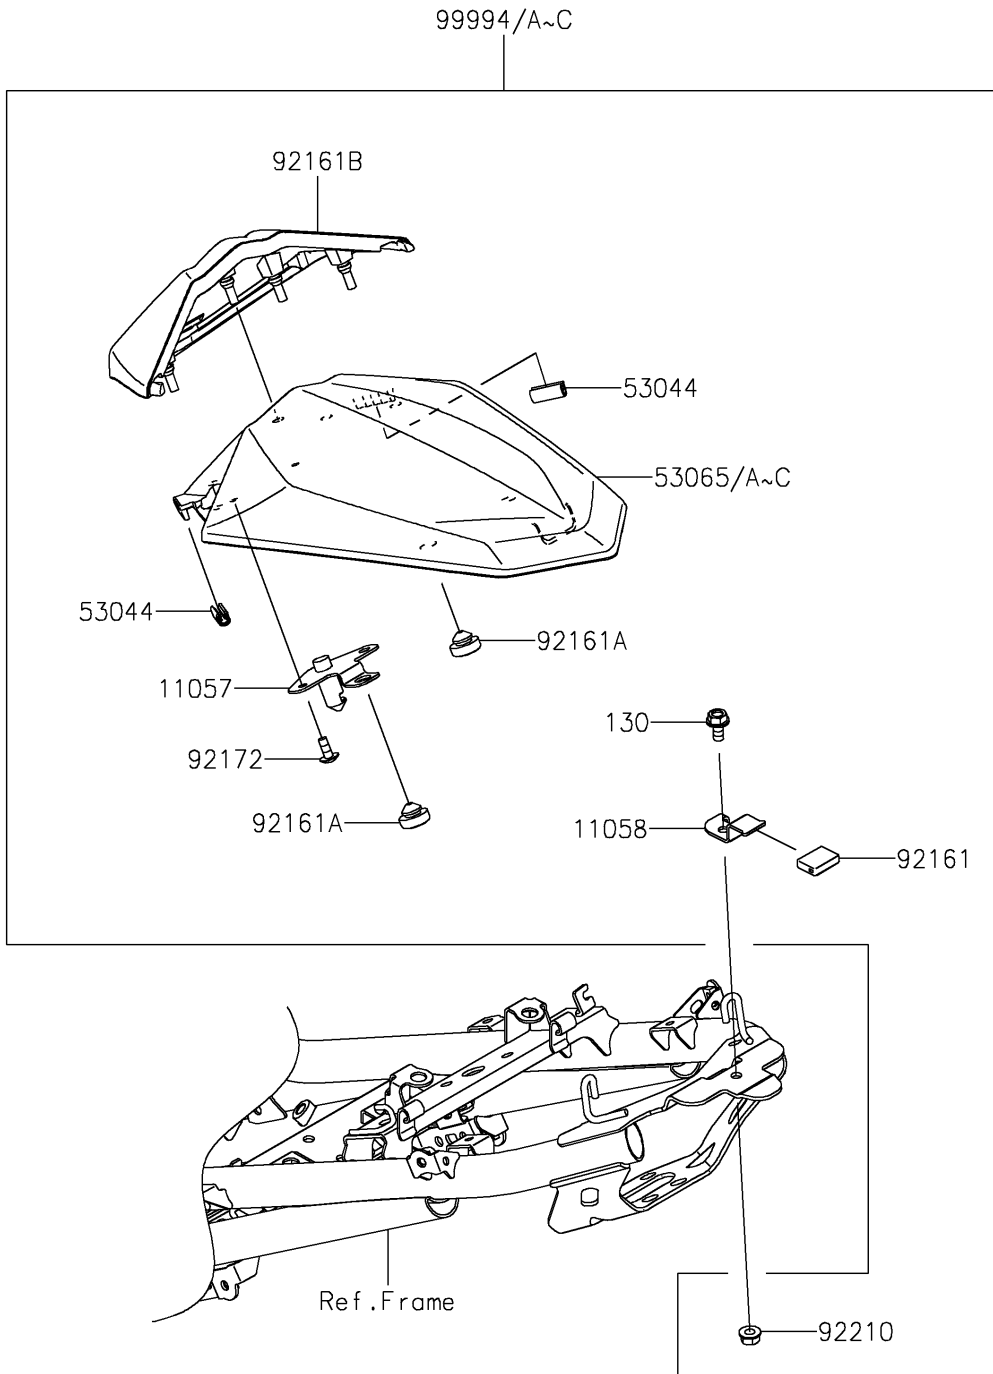

2025 NINJA® 500 ABS PARTS DIAGRAM

Accessory(Pillion Seat Cover)

F2910E

2025 NINJA® 500 ABS PARTS LIST

Accessory(Pillion Seat Cover)

ITEM NAME	PART NUMBER	QUANTITY
BRACKET,COVER FIX (Ref # 11057)	11057-1241	1
BRACKET,SEAT COVER (Ref # 11058)	11058-1212	1
TRIM,L=20 (Ref # 53044)	53044-0021	2
COVER SEAT,M.C.GRAY (Ref # 53065A)	53065-0080-51A	1
COVER SEAT,M.M.W.SILVER (Ref # 53065B)	53065-0080-63V	1
DAMPER,15X21X5.5 (Ref # 92161)	92161-1472	1
DAMPER,9.5X18X6 (Ref # 92161A)	92161-1473	3
DAMPER,COVER SEAT (Ref # 92161B)	92161-2525	1
SCREW,5X12 (Ref # 92172)	92172-0821	2
NUT,FLANGED,6MM (Ref # 92210)	92210-0368	1
PILLION SEAT COVER,M.C.GRAY (Ref # 99994A)	99994-2003-51A	1
PILLION SEAT COVER,M.M.W.SIL (Ref # 99994B)	99994-2003-63V	1
BOLT-FLANGED,6X12 (Ref # 130)	130BA0612	1