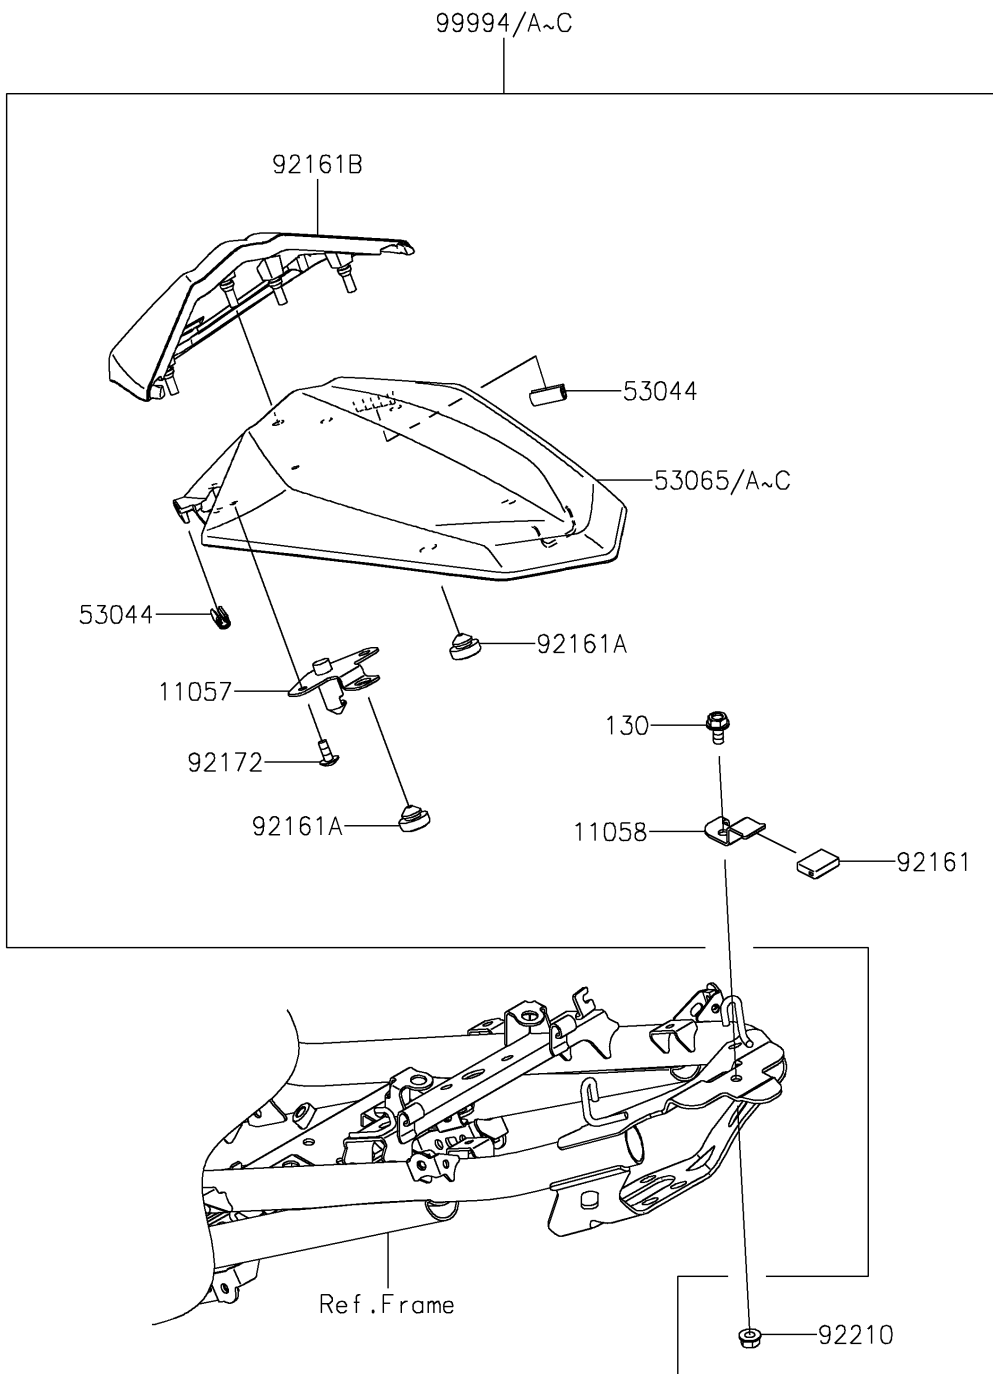

# 2024 Ninja 500 PARTS DIAGRAM

Accessory(Pillion Seat Cover)

F2910E

## 2024 Ninja 500 PARTS LIST

Accessory(Pillion Seat Cover)

ITEM NAME	PART NUMBER	QUANTITY
BRACKET,COVER FIX (Ref # 11057)	11057-1241	1
BRACKET,SEAT COVER (Ref # 11058)	11058-1212	1
TRIM,L=20 (Ref # 53044)	53044-0021	2
COVER SEAT,M.S.BLACK (Ref # 53065C)	53065-0080-660	1
DAMPER,15X21X5.5 (Ref # 92161)	92161-1472	1
DAMPER,9.5X18X6 (Ref # 92161A)	92161-1473	3
DAMPER,COVER SEAT (Ref # 92161B)	92161-2525	1
SCREW,5X12 (Ref # 92172)	92172-0821	2
NUT,FLANGED,6MM (Ref # 92210)	92210-0368	1
PILLION SEAT COVER,M.S.BLACK (Ref # 99994C)	99994-2003-660	1
BOLT-FLANGED,6X12 (Ref # 130)	130BA0612	1