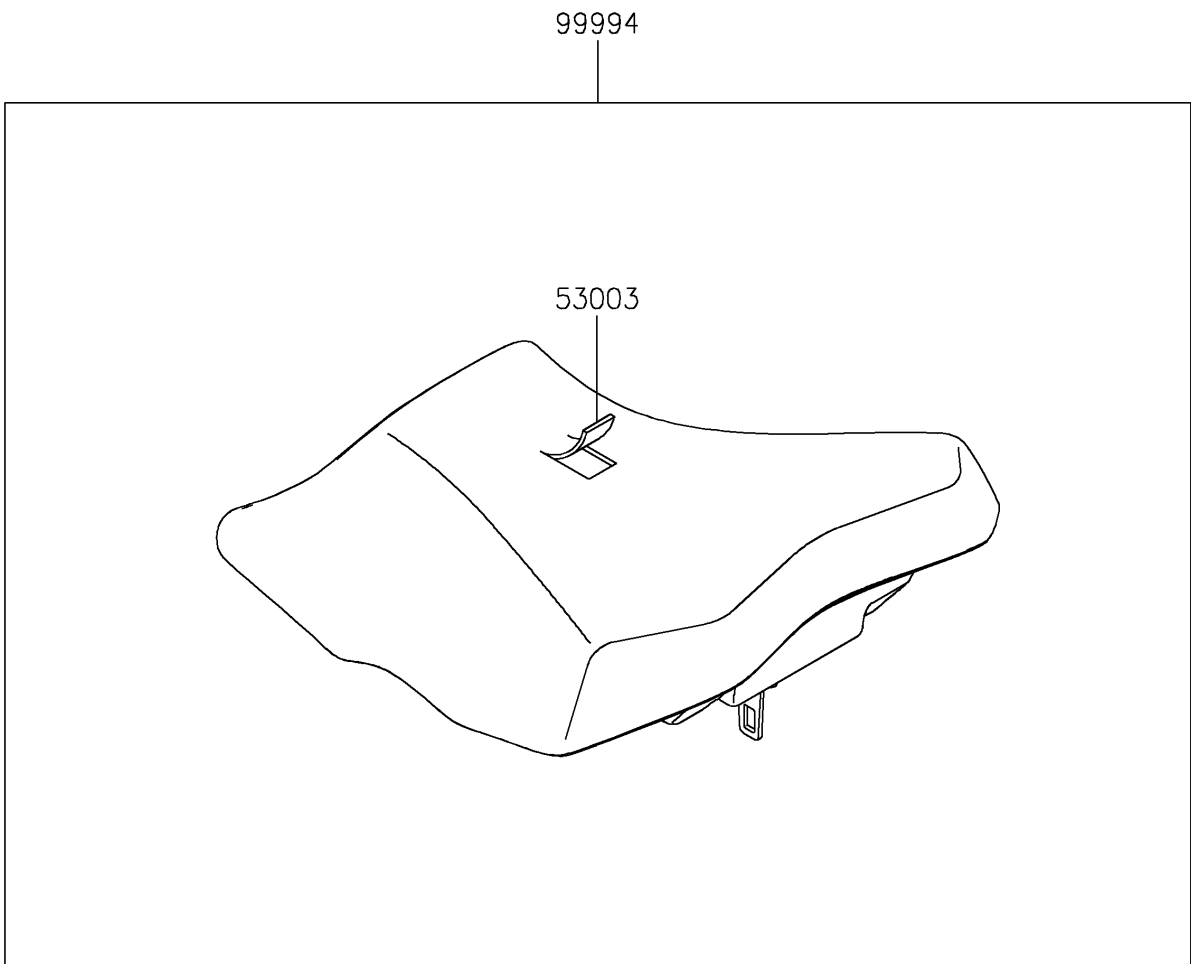

2025 NINJA® 500 ABS PARTS DIAGRAM

Accessory(High Seat)

F2910D

2025 NINJA® 500 ABS PARTS LIST

Accessory(High Seat)

ITEM NAME	PART NUMBER	QUANTITY
LEATHER,HIGH SEAT,BLACK (Ref # 53003)	53003-0684-MA	1
HIGH SEAT,FR,BLACK (Ref # 99994)	99994-2004-MA	1