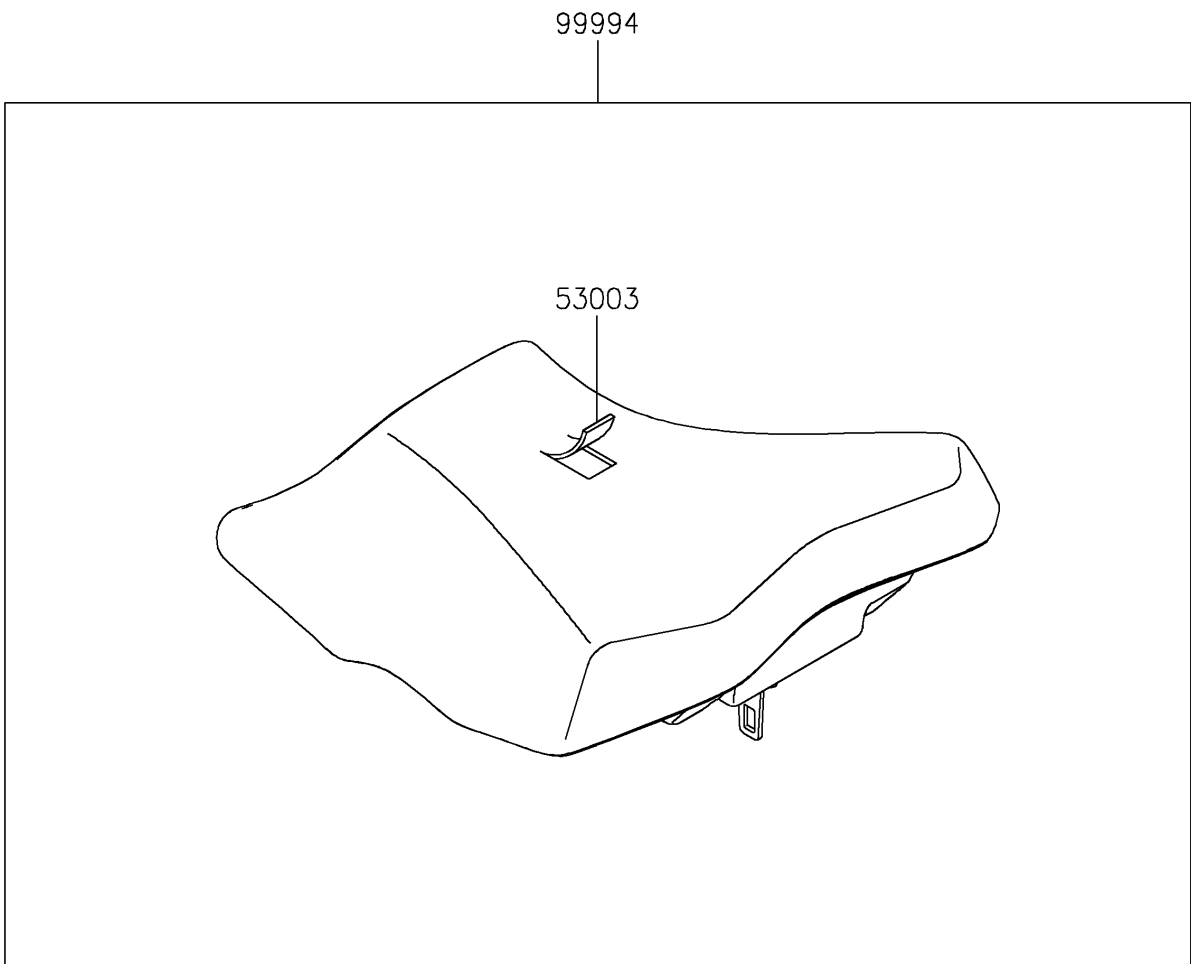

# 2024 Ninja 500 PARTS DIAGRAM

Accessory(High Seat)

F2910D

## 2024 Ninja 500 PARTS LIST

Accessory(High Seat)

ITEM NAME	PART NUMBER	QUANTITY
LEATHER,HIGH SEAT,BLACK (Ref # 53003)	53003-0684-MA	1
HIGH SEAT,FR,BLACK (Ref # 99994)	99994-2004-MA	1