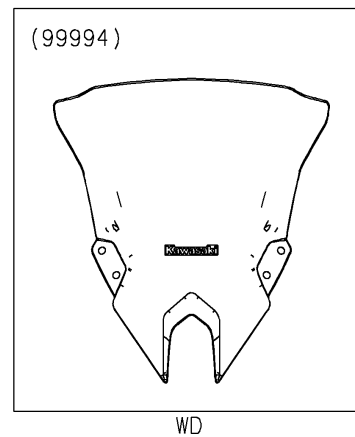

2025 NINJA® 500 ABS PARTS DIAGRAM

Accessory(Windshield)

F2910C

2025 NINJA® 500 ABS PARTS LIST

Accessory(Windshield)

ITEM NAME	PART NUMBER	QUANTITY
LONG-WINDSHIELD(CLEAR) (Ref # 99994)	99994-2008	1