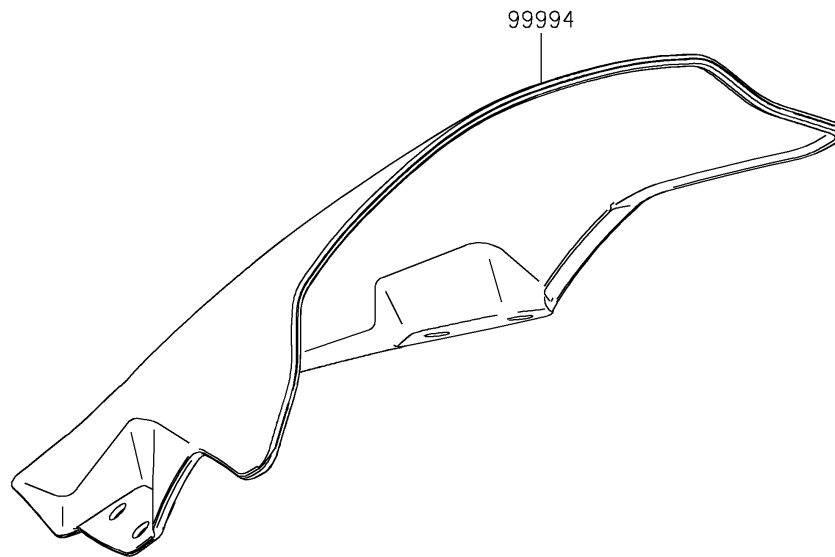

2024 Ninja 500 PARTS DIAGRAM

Accessory(Windshield)

F2910C

2024 Ninja 500 PARTS LIST

Accessory(Windshield)

ITEM NAME	PART NUMBER	QUANTITY
LONG-WINDSHIELD(CLEAR) (Ref # 99994)	99994-2008	1