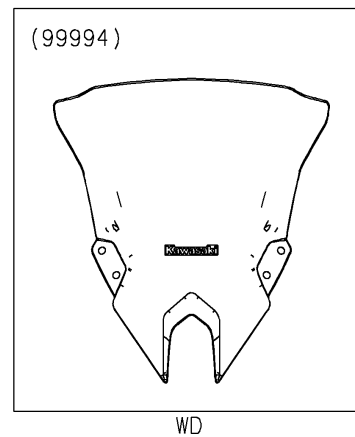

2024 Ninja 500 PARTS DIAGRAM

Accessory(Windshield)

F2910C

2024 Ninja 500 PARTS LIST

Accessory(Windshield)

ITEM NAME	PART NUMBER	QUANTITY
LONG-WINDSHIELD(CLEAR) (Ref # 99994)	99994-2008	1